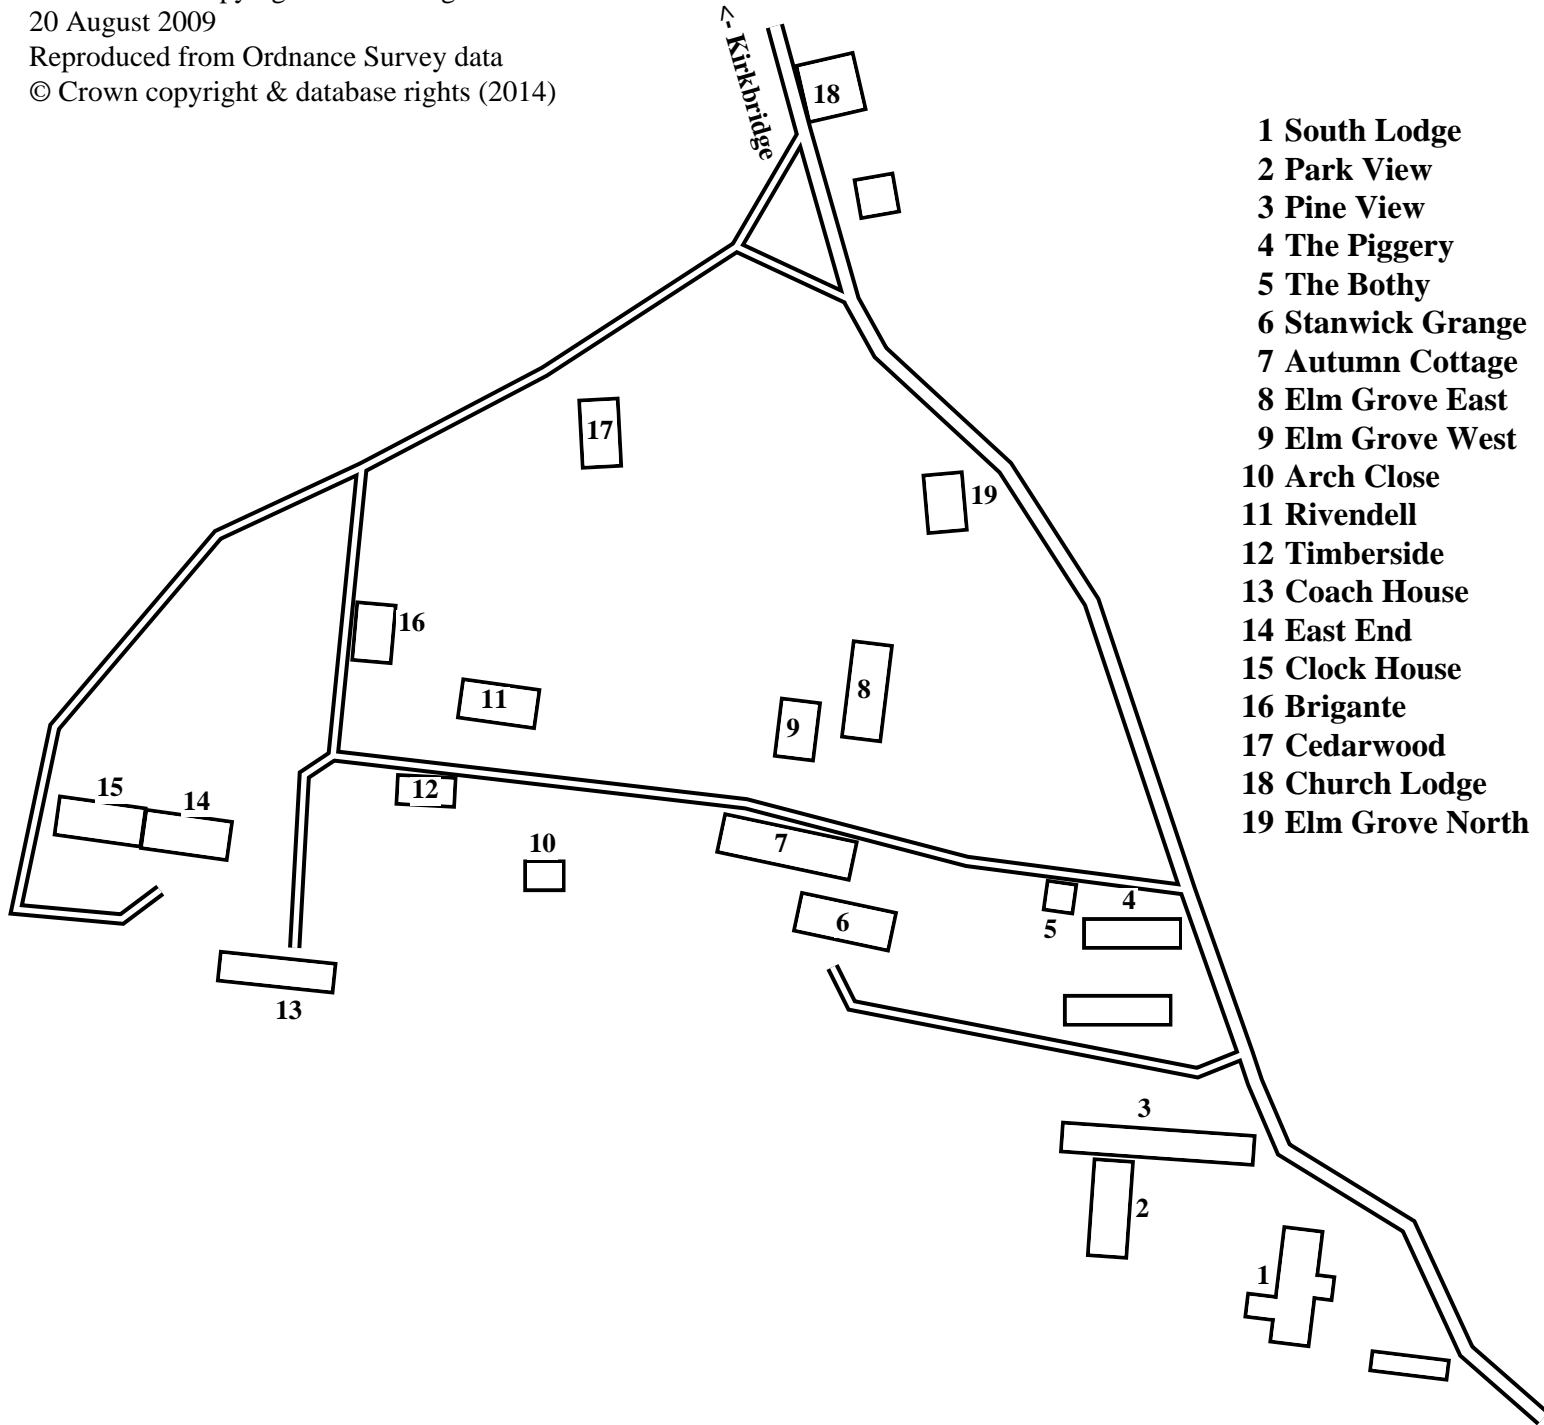

Stanwick St John

- | | |
|--------------------|-------------------------|
| 1 South Lodge | Arch Close 10 |
| 2 Park View | Autumn Cottage . . . 7 |
| 3 Pine View | The Bothy 5 |
| 4 The Piggery | Brigante 16 |
| 5 The Bothy | Cedarwood. 17 |
| 6 Stanwick Grange | Coach House. 13 |
| 7 Autumn Cottage | Church Lodge . . . 18 |
| 8 Elm Grove East | Clock House 15 |
| 9 Elm Grove West | East End 14 |
| 10 Arch Close | Elm Grove East . . . 8 |
| 11 Rivendell | Elm Grove North . 19 |
| 12 Timberside | Elm Grove West . . . 9 |
| 13 Coach House | Park View 2 |
| 14 East End | The Piggery 4 |
| 15 Clock House | Pine View. 3 |
| 16 Brigante | Rivendell. 11 |
| 17 Cedarwood | South Lodge 1 |
| 18 Church Lodge | Stanwick Grange . . 6 |
| 19 Elm Grove North | Timberside. 12 |