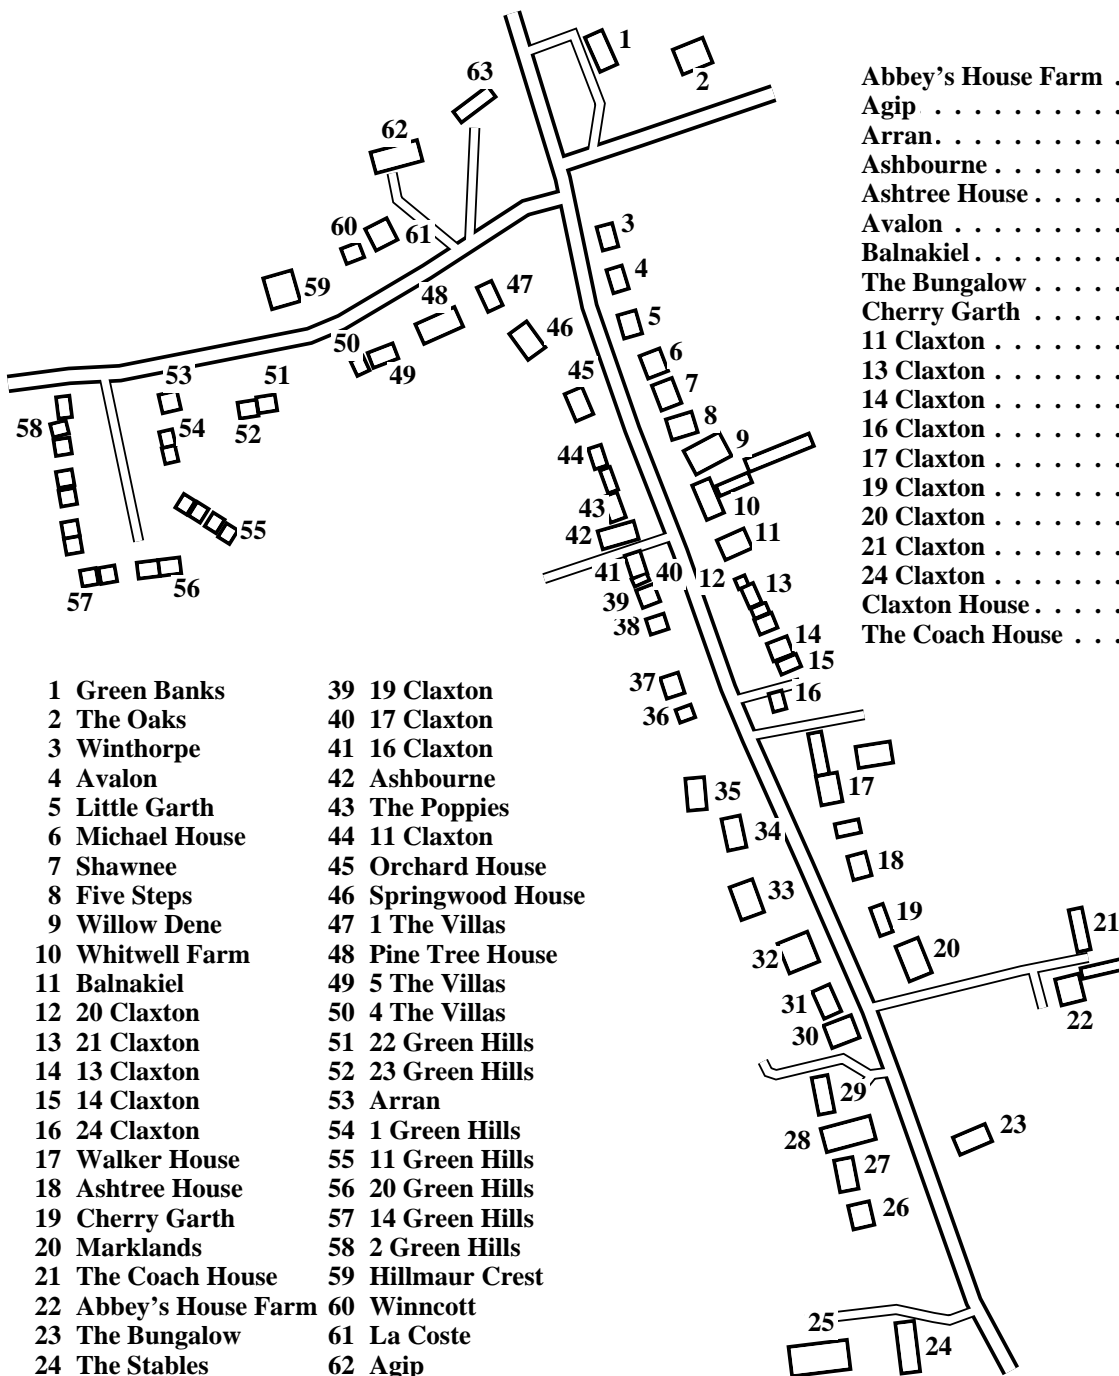

Claxton

Caution: This map has not yet been checked by residents.
There may be errors and omissions.

- 1 Green Banks
- 2 The Oaks
- 3 Winthorpe
- 4 Avalon
- 5 Little Garth
- 6 Michael House
- 7 Shawnee
- 8 Five Steps
- 9 Willow Dene
- 10 Whitwell Farm
- 11 Balnakiel
- 12 20 Claxton
- 13 21 Claxton
- 14 13 Claxton
- 15 14 Claxton
- 16 24 Claxton
- 17 Walker House
- 18 Ashtree House
- 19 Cherry Garth
- 20 Marklands
- 21 The Coach House
- 22 Abbey's House Farm
- 23 The Bungalow
- 24 The Stables
- 25 Claxton House
- 26 Woodside
- 27 Penny Farthings
- 28 The Shieling
- 29 Granary Cottage
- 30 Manor House
- 31 Gretton House
- 32 Johnson's Farm House
- 33 The Paddock
- 34 Copper Coin
- 35 Poplar House
- 36 Lilac Cottage
- 37 Holly Lodge
- 38 Holderness House

- Copper Coin 34
- Defibrillator 63
- Five Steps 8
- Granary Cottage 29
- Green Banks 1
- 1 Green Hills. 54
- 2 Green Hills. 58
- 11 Green Hills 55
- 14 Green Hills 57
- 20 Green Hills 56
- 22 Green Hills 51
- 23 Green Hills 52
- Gretton House 31
- Hillmaur Crest. 59
- Holderness House . . . 38
- Holly Lodge 37
- Johnson's Farm House 32
- La Coste 61
- Lawnswood 63
- Lilac Cottage. 36
- Little Garth 5
- Manor House 30
- Marklands 20
- Michael House. 6
- Michaelmass Cottage . 44
- The Oaks. 2
- Orchard House 45
- The Paddock 33
- Penny Farthings. 27
- Pine Tree House 48
- Poplar House 35
- The Poppies 43
- Shawnee 7
- The Shieling 28
- Springwood House . . . 46
- The Stables. 24
- 1 The Villas 47
- 4 The Villas 50
- 5 The Villas 49
- Walker House 17
- Whitwell Farm. 10
- Willow Dene 9
- Winncott 60
- Winthorpe 3
- Woodside. 26