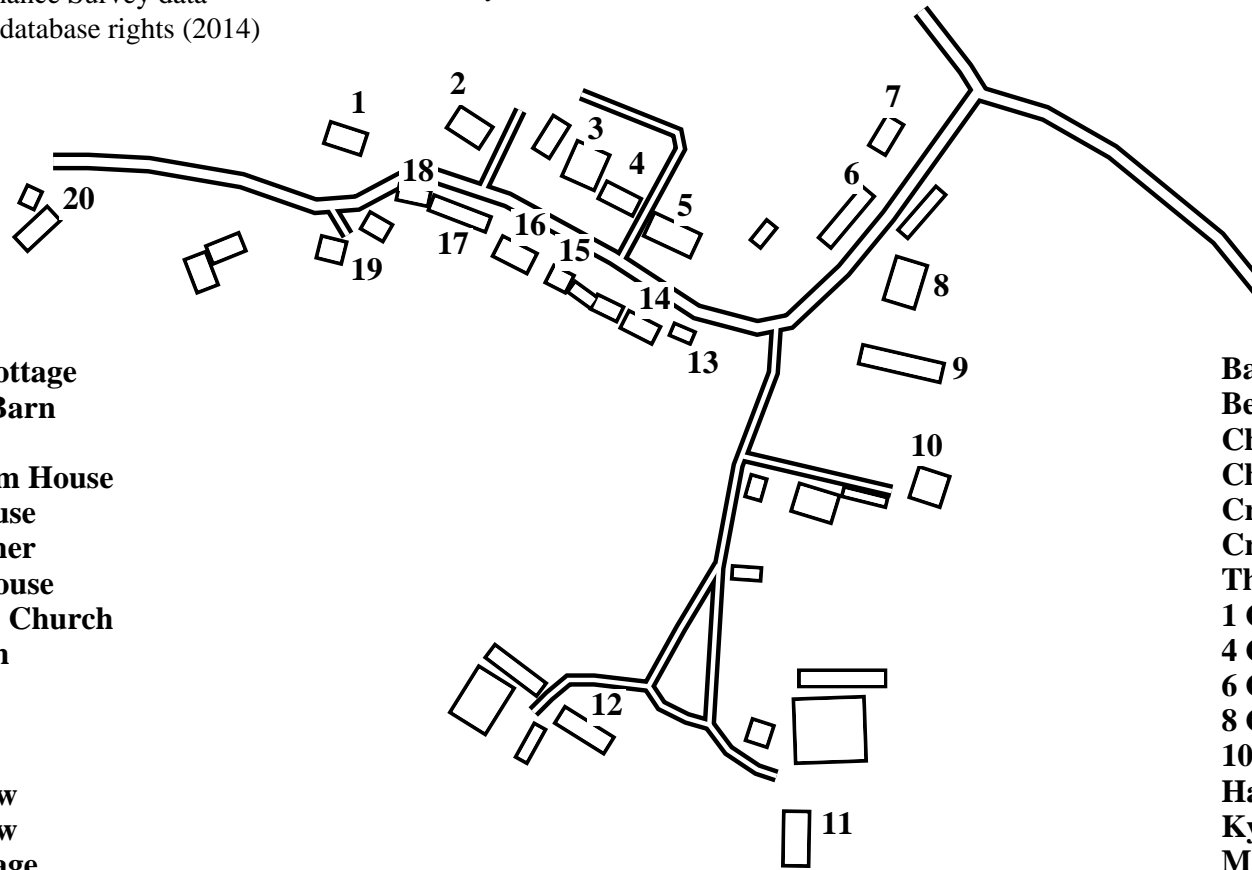

Crambe

Caution: This map has not yet been checked by residents.
There may be errors and omissions.

- 1 The Rectory
- 2 Crambon Cottage
- 3 Springwell Barn
- 4 The Croft
- 5 Church Farm House
- 6 Crambe House
- 7 Ryders Corner
- 8 Kyreham House
- 9 St Michael's Church
- 10 Manor Farm
- 11 Pond Farm
- 12 Beck Farm
- 13 Hall
- 14 1 Green View
- 15 4 Green View
- 16 Milton Cottage
- 17 6 Green View
- 18 8 Green View
- 19 10 Green View
- 20 Badgers Brook

- Badgers Brook . . . 20
- Beck Farm 12
- Church 9
- Church Farm House 5
- Crambe House. . . . 6
- Crambon Cottage . . 2
- The Croft. 4
- 1 Green View . . . 14
- 4 Green View . . . 15
- 6 Green View . . . 17
- 8 Green View . . . 18
- 10 Green View. . . 19
- Hall. 13
- Kyreham House . . . 8
- Manor Farm. . . . 10
- Milton Cottage. . . 16
- Pond Farm. 11
- The Rectory 1
- Ryders Corner. . . . 7
- Springwell Barn . . . 3
- St Michael's Church 9