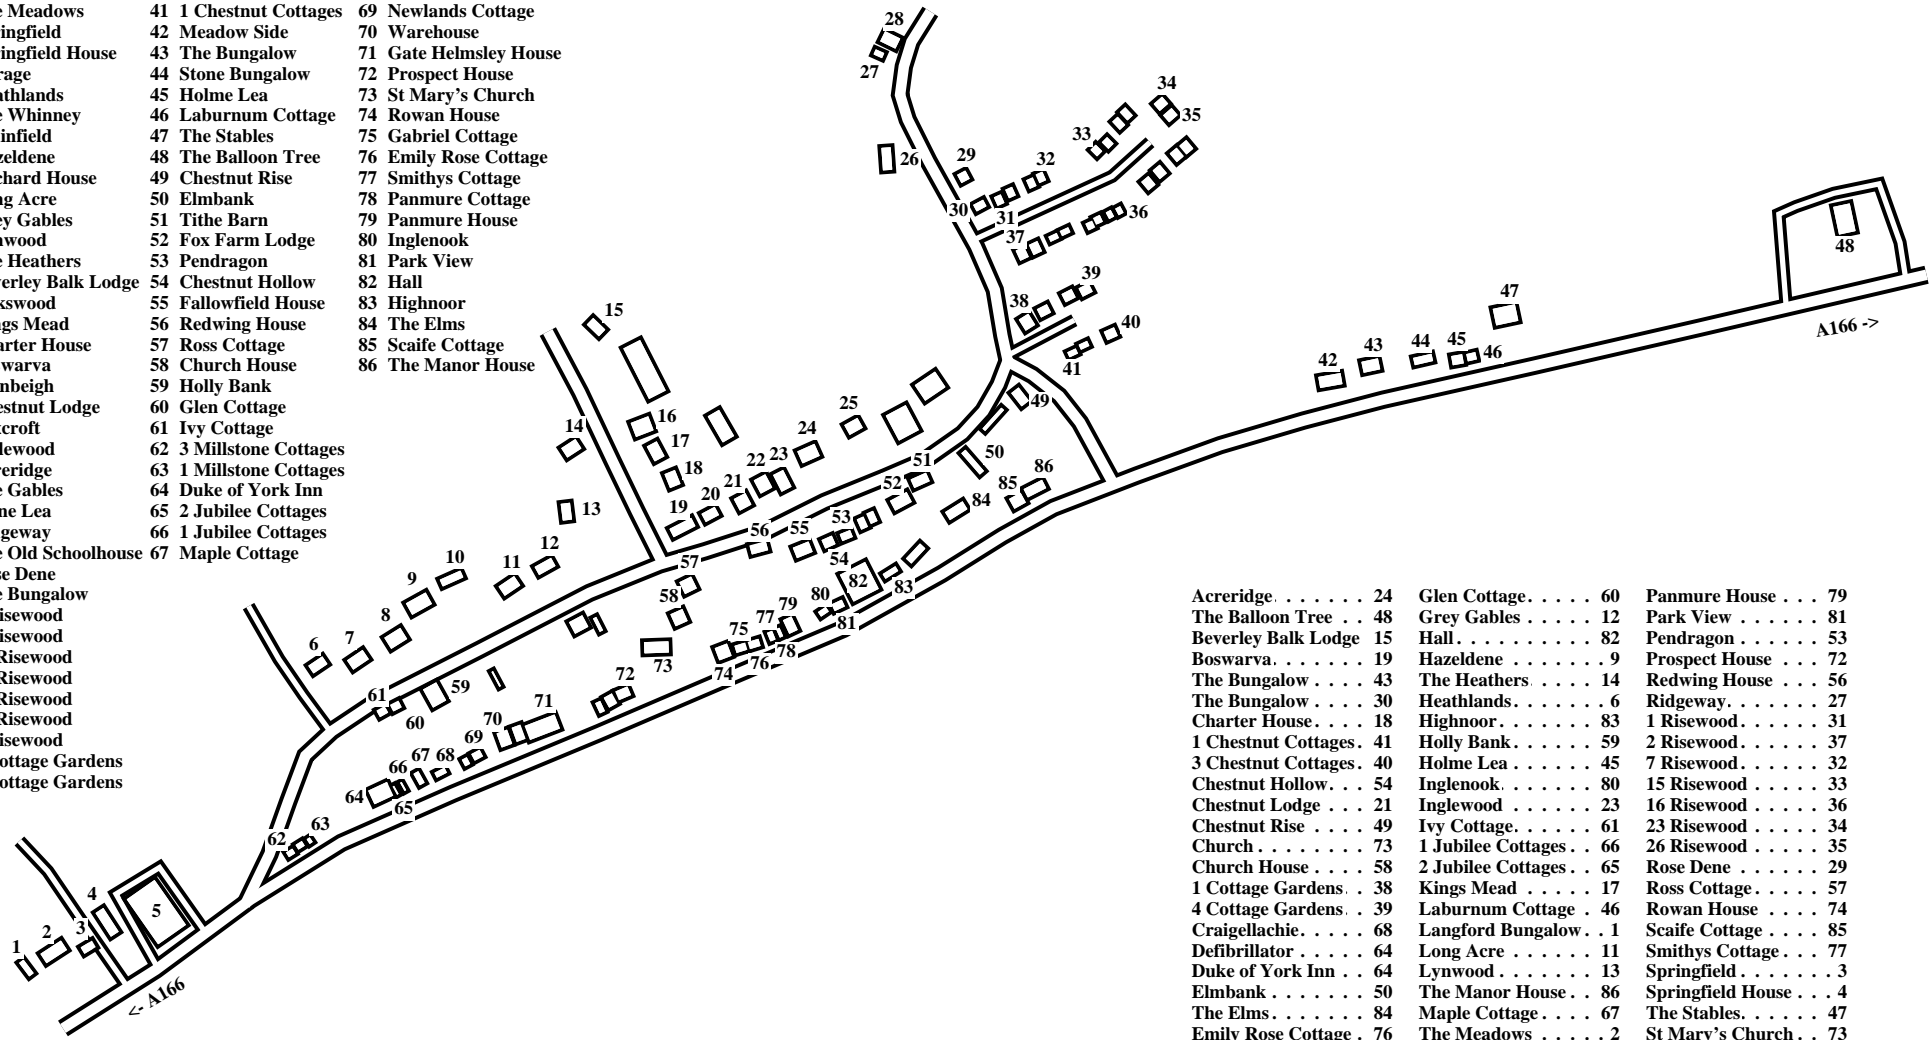

Gate Helmsley

Caution: This map has not yet been checked by residents.
There may be errors and omissions.

- 1 Langford Bungalow
- 2 The Meadows
- 3 Springfield
- 4 Springfield House
- 5 Garage
- 6 Heathlands
- 7 The Whinney
- 8 Whinfield
- 9 Hazeldene
- 10 Orchard House
- 11 Long Acre
- 12 Grey Gables
- 13 Lynwood
- 14 The Heathers
- 15 Beverley Balk Lodge
- 16 Oakwood
- 17 Kings Mead
- 18 Charter House
- 19 Boswarva
- 20 Glenbeigh
- 21 Chestnut Lodge
- 22 Foxcroft
- 23 Inglewood
- 24 Acreridge
- 25 The Gables
- 26 Stone Lea
- 27 Ridgeway
- 28 The Old Schoolhouse
- 29 Rose Dene
- 30 The Bungalow
- 31 1 Risewood
- 32 7 Risewood
- 33 15 Risewood
- 34 23 Risewood
- 35 26 Risewood
- 36 16 Risewood
- 37 2 Risewood
- 38 1 Cottage Gardens
- 39 4 Cottage Gardens
- 40 3 Chestnut Cottages
- 41 1 Chestnut Cottages
- 42 Meadow Side
- 43 The Bungalow
- 44 Stone Bungalow
- 45 Holme Lea
- 46 Laburnum Cottage
- 47 The Stables
- 48 The Balloon Tree
- 49 Chestnut Rise
- 50 Elmbank
- 51 Tithe Barn
- 52 Fox Farm Lodge
- 53 Pendragon
- 54 Chestnut Hollow
- 55 Fallowfield House
- 56 Redwing House
- 57 Ross Cottage
- 58 Church House
- 59 Holly Bank
- 60 Glen Cottage
- 61 Ivy Cottage
- 62 3 Millstone Cottages
- 63 1 Millstone Cottages
- 64 Duke of York Inn
- 65 2 Jubilee Cottages
- 66 1 Jubilee Cottages
- 67 Maple Cottage
- 68 Craigellachie
- 69 Newlands Cottage
- 70 Warehouse
- 71 Gate Helmsley House
- 72 Prospect House
- 73 St Mary's Church
- 74 Rowan House
- 75 Gabriel Cottage
- 76 Emily Rose Cottage
- 77 Smithys Cottage
- 78 Panmure Cottage
- 79 Panmure House
- 80 Inglebrook
- 81 Park View
- 82 Hall
- 83 Highnoor
- 84 The Elms
- 85 Scaife Cottage
- 86 The Manor House