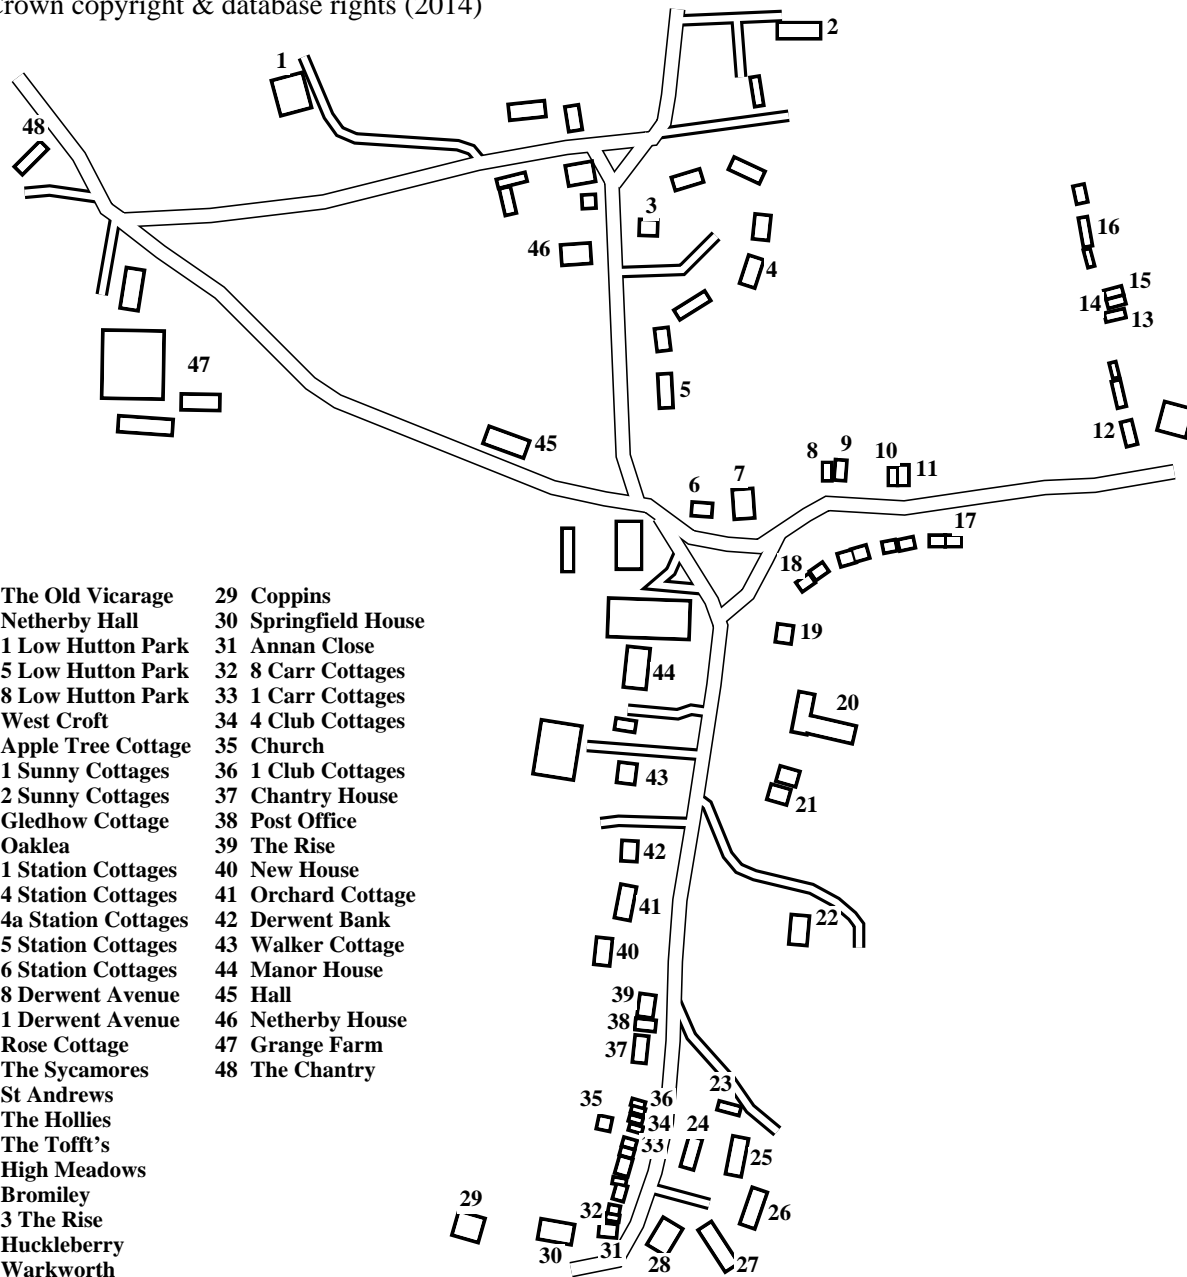

# Low Hutton (Huttons Ambo)

Caution: This map has not yet been checked by residents.  
There may be errors and omissions.

- 1 The Old Vicarage
- 2 Netherby Hall
- 3 1 Low Hutton Park
- 4 5 Low Hutton Park
- 5 8 Low Hutton Park
- 6 West Croft
- 7 Apple Tree Cottage
- 8 1 Sunny Cottages
- 9 2 Sunny Cottages
- 10 Gledhow Cottage
- 11 Oaklea
- 12 1 Station Cottages
- 13 4 Station Cottages
- 14 4a Station Cottages
- 15 5 Station Cottages
- 16 6 Station Cottages
- 17 8 Derwent Avenue
- 18 1 Derwent Avenue
- 19 Rose Cottage
- 20 The Sycamores
- 21 St Andrews
- 22 The Hollies
- 23 The Tofft's
- 24 High Meadows
- 25 Bromiley
- 26 3 The Rise
- 27 Huckleberry
- 28 Warkworth
- 29 Coppins
- 30 Springfield House
- 31 Annan Close
- 32 8 Carr Cottages
- 33 1 Carr Cottages
- 34 4 Club Cottages
- 35 Church
- 36 1 Club Cottages
- 37 Chantry House
- 38 Post Office
- 39 The Rise
- 40 New House
- 41 Orchard Cottage
- 42 Derwent Bank
- 43 Walker Cottage
- 44 Manor House
- 45 Hall
- 46 Netherby House
- 47 Grange Farm
- 48 The Chantry