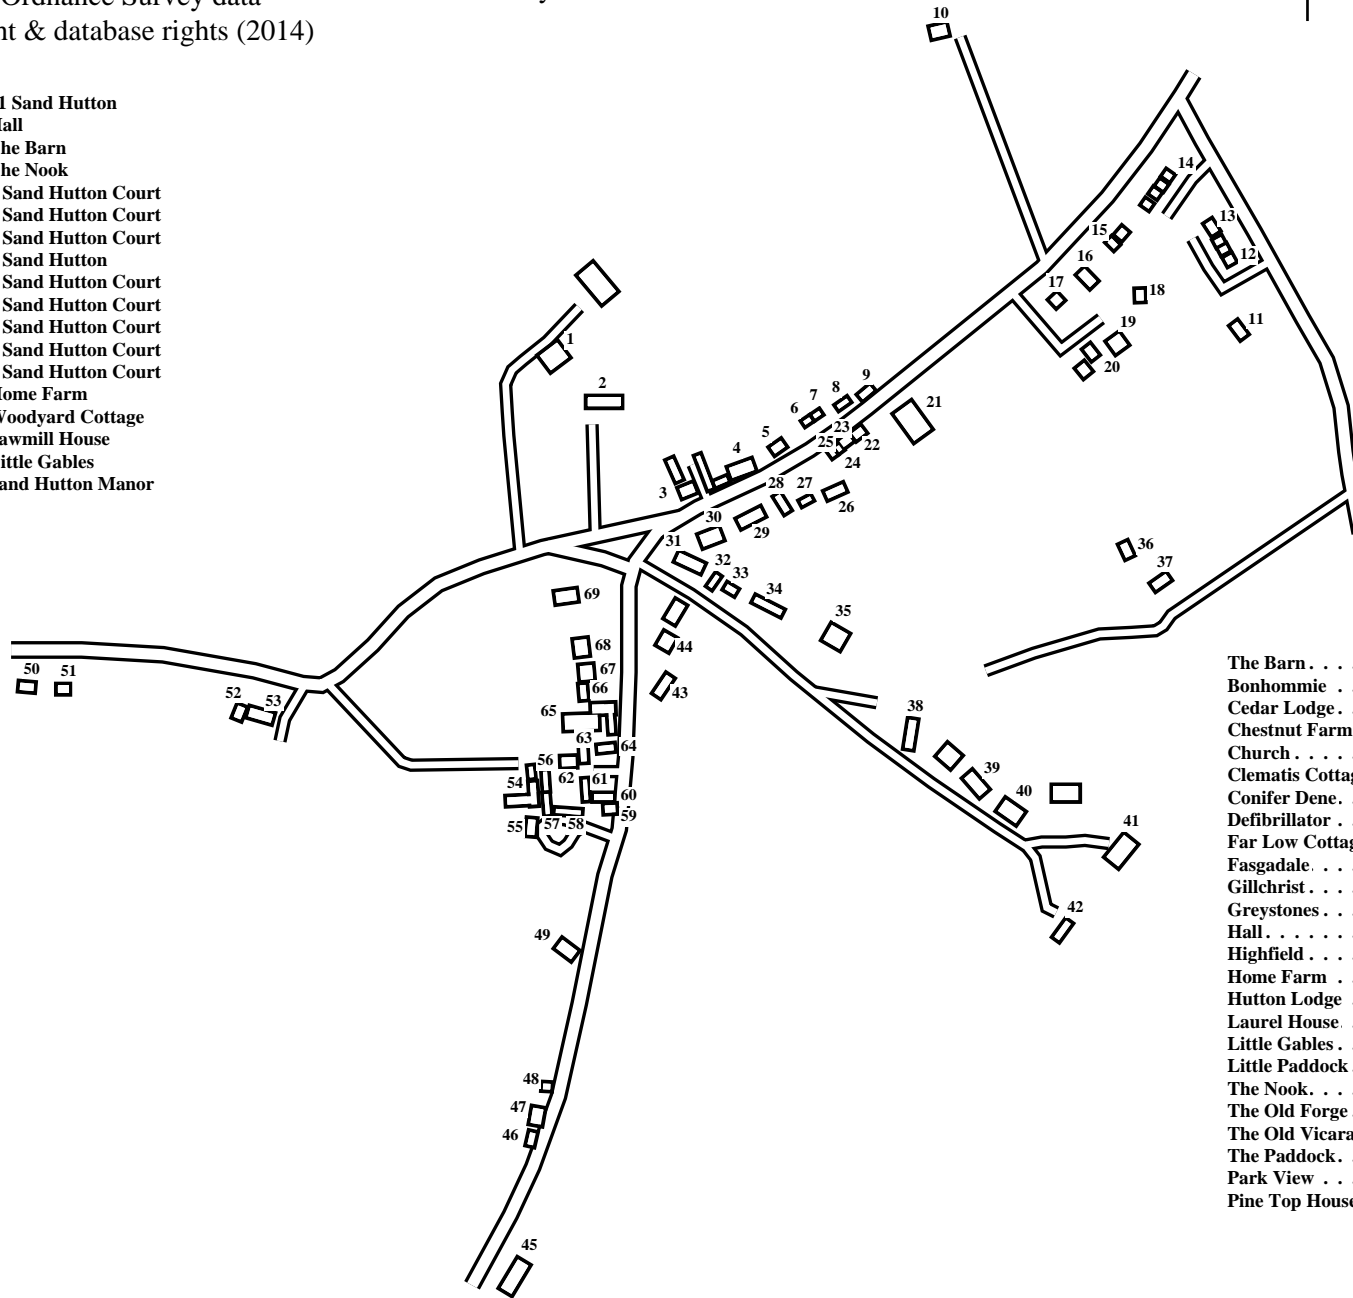

# Sand Hutton

Caution: This map has not yet been checked by residents.  
There may be errors and omissions.

- 1 Chestnut Farm
- 2 St Mary's Church
- 3 Whey Carr Farm
- 4 The Old Forge
- 5 Laurel House
- 6 36 Sand Hutton
- 7 37 Sand Hutton
- 8 The Snug
- 9 17 Sand Hutton
- 10 The Old Vicarage
- 11 Hutton Lodge
- 12 33 Sand Hutton
- 13 30 Sand Hutton
- 14 28 Sand Hutton
- 15 23 Sand Hutton
- 16 19 Sand Hutton
- 17 18 Sand Hutton
- 18 The Vicarage
- 19 Greystones
- 20 Woodlea
- 21 Primary School
- 22 14 Sand Hutton
- 23 12 Sand Hutton
- 24 11 Sand Hutton
- 25 10 Sand Hutton
- 26 Pine Top House
- 27 Bonhommie
- 28 Gillchrist
- 29 89 Sand Hutton
- 30 Little Paddock
- 31 Townwell House
- 32 Wells Cottage
- 33 Sentosa
- 34 Seasons
- 35 Warren House
- 36 Wold View
- 37 Conifer Dene
- 38 Fasgadale
- 39 Cedar Lodge
- 40 Highfield
- 41 Water Meadows
- 42 Three Hollies
- 43 Woodlands
- 44 Park View
- 45 Pine Wood Lodge
- 46 2 Sand Hutton
- 47 3 Sand Hutton
- 48 5 Sand Hutton
- 49 6 Sand Hutton
- 50 The Paddock
- 51 34 Sand Hutton
- 52 21 Sand Hutton
- 53 Hall
- 54 The Barn
- 55 The Nook
- 56 7 Sand Hutton Court
- 57 6 Sand Hutton Court
- 58 5 Sand Hutton Court
- 59 7 Sand Hutton
- 60 1 Sand Hutton Court
- 61 2 Sand Hutton Court
- 62 8 Sand Hutton Court
- 63 3 Sand Hutton Court
- 64 4 Sand Hutton Court
- 65 Home Farm
- 66 Woodyard Cottage
- 67 Sawmill House
- 68 Little Gables
- 69 Sand Hutton Manor