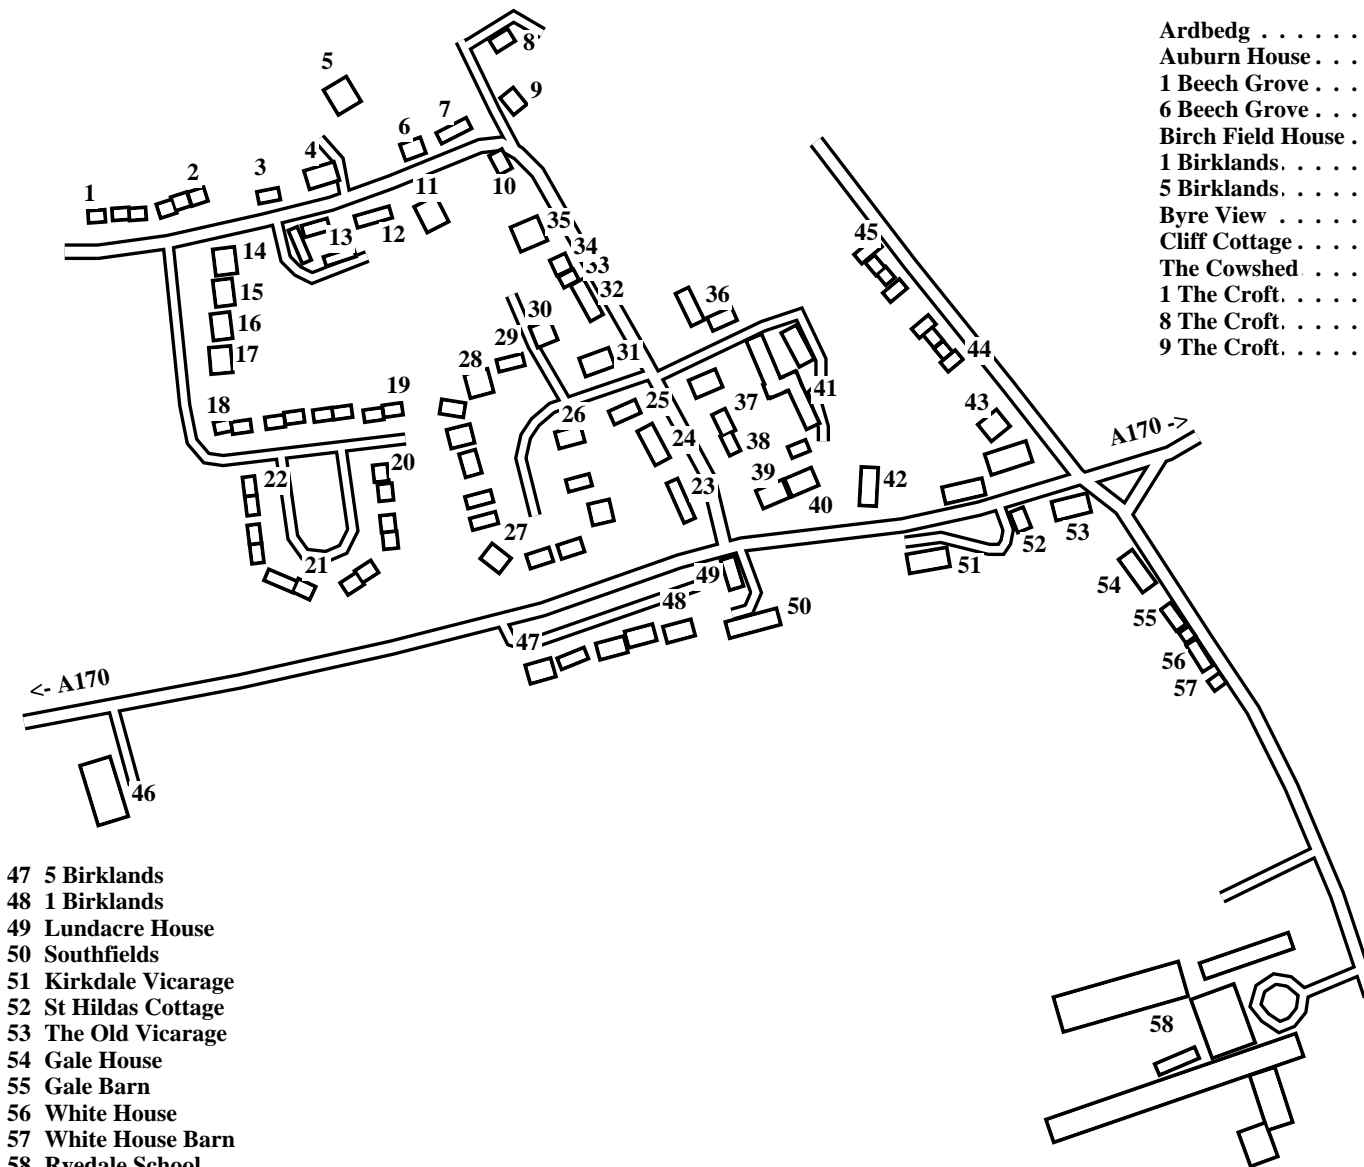

Beadlam

Caution: This map has not yet been checked by residents.
There may be errors and omissions.

- 1 6 Beech Grove
- 2 1 Beech Grove
- 3 Pretty Cottage
- 4 Auburn House
- 5 Laundry Cottage
- 6 Southview
- 7 Rose Cottage
- 8 Howldale Stables
- 9 White Cottage
- 10 Fir Tree House
- 11 High Lane House
- 12 High Farm House
- 13 The Cowshed
- 14 Roppa
- 15 Rical
- 16 Rye
- 17 Taricus
- 18 1 The Croft
- 19 8 The Croft
- 20 9 The Croft
- 21 15 The Croft
- 22 20 The Croft
- 23 Cliff Cottage
- 24 Kirkdale Edge
- 25 Feildings
- 26 1 The Orchards
- 27 6 The Orchards
- 28 12 The Orchards
- 29 14 The Orchards
- 30 Phoenix House
- 31 Dalnacoile
- 32 Manor Farmhouse
- 33 Fairview
- 34 Scardale
- 35 Ardbedg
- 36 Birch Field House
- 37 Town End Farm House
- 38 Town End Cottage
- 39 Tara
- 40 Byre View
- 41 Omega Barn
- 42 Hill Crest
- 43 Kirklands
- 44 1 Valley View
- 45 8 Valley View
- 46 Highthorn

- 47 5 Birklands
- 48 1 Birklands
- 49 Lundacre House
- 50 Southfields
- 51 Kirkdale Vicarage
- 52 St Hildas Cottage
- 53 The Old Vicarage
- 54 Gale House
- 55 Gale Barn
- 56 White House
- 57 White House Barn
- 58 Ryedale School