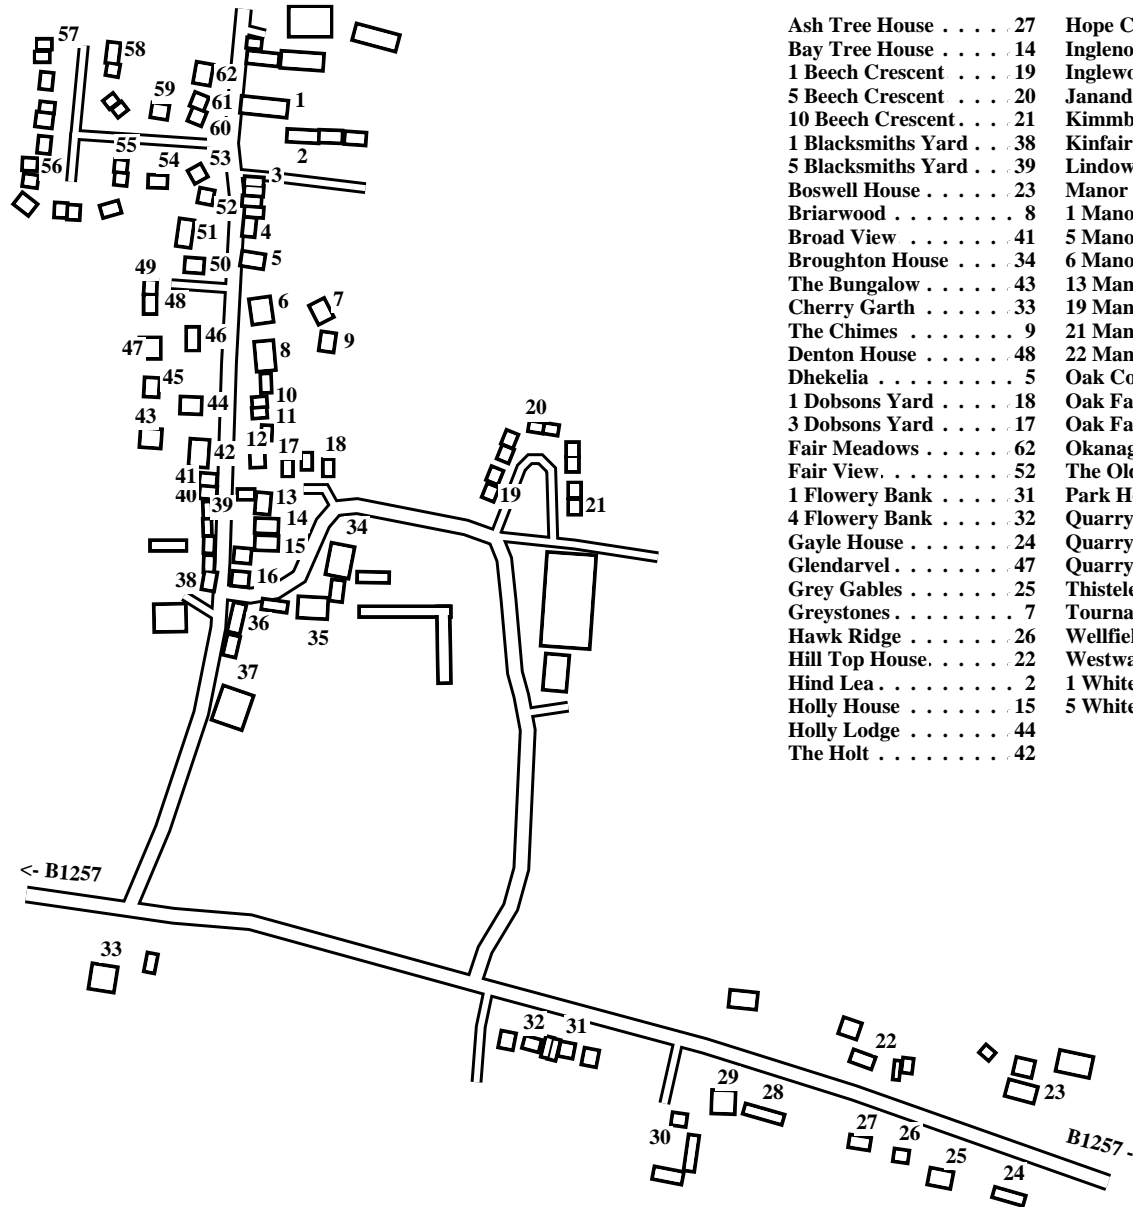

Broughton

Caution: This map has not yet been checked by residents.
There may be errors and omissions.

- 1 Manor Farm
- 2 Hind Lea
- 3 5 Whitestone Cottages
- 4 1 Whitestone Cottages
- 5 Dhekelia
- 6 Westway
- 7 Greystones
- 8 Briarwood
- 9 The Chimes
- 10 Kimmerberley
- 11 Inglenook
- 12 Okanagan
- 13 Tournaig
- 14 Bay Tree House
- 15 Holly House
- 16 Oak Cottage
- 17 3 Dobsons Yard
- 18 1 Dobsons Yard
- 19 1 Beech Crescent
- 20 5 Beech Crescent
- 21 10 Beech Crescent
- 22 Hill Top House
- 23 Boswell House
- 24 Gayle House
- 25 Grey Gables
- 26 Hawk Ridge
- 27 Ash Tree House
- 28 Quarry Garth
- 29 Quarry Bank
- 30 Quarry Farm
- 31 1 Flowery Bank
- 32 4 Flowery Bank
- 33 Cherry Garth
- 34 Broughton House
- 35 Oak Farmhouse
- 36 The Old Barn
- 37 Oak Farm
- 38 1 Blacksmiths Yard
- 39 5 Blacksmiths Yard
- 40 Hope Cottage
- 41 Broad View
- 42 The Holt
- 43 The Bungalow
- 44 Holly Lodge
- 45 Inglewood
- 46 Lindowen
- 47 Glendarvel
- 48 Denton House
- 49 Wellfield
- 50 Kinfair
- 51 Thisteledale
- 52 Fair View
- 53 Park House
- 54 Jananda
- 55 6 Manor Park
- 56 13 Manor Park
- 57 19 Manor Park
- 58 5 Manor Park
- 59 1 Manor Park
- 60 21 Manor Park
- 61 22 Manor Park
- 62 Fair Meadows