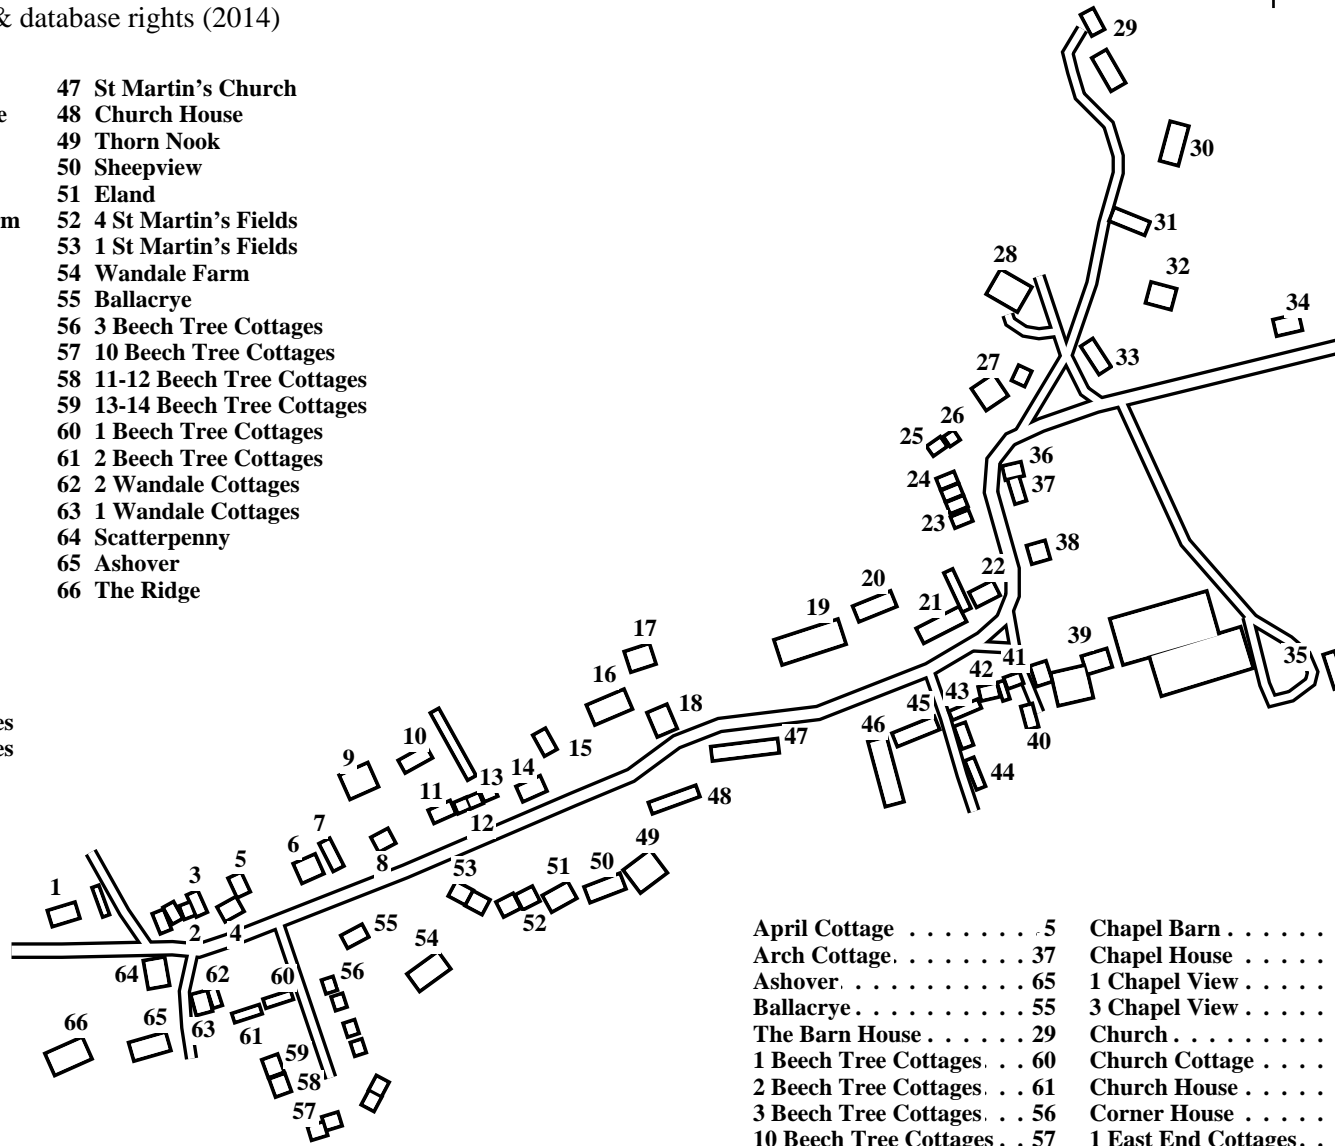

# Bulmer

Caution: This map has not yet been checked by residents.  
There may be errors and omissions.

- 1 Kilburn House
- 2 Springfield Cottage
- 3 West End Cottage
- 4 Walnut Cottage
- 5 April Cottage
- 6 The Old Glebe Farm
- 7 Three Cottages
- 8 Bush Cottage
- 9 Meadowsweet
- 10 The Granary
- 11 4 Post Office Row
- 12 2 Post Office Row
- 13 1 Post Office Row
- 14 Prospect Cottage
- 15 Springfield House
- 16 Manor House
- 17 Manor Cottage
- 18 Works
- 19 The Old Rectory
- 20 Grange House
- 21 Lantern House
- 22 Corner House
- 23 1 Hillside Cottage
- 24 4 Hillside Cottage
- 25 1 East End Cottages
- 26 2 East End Cottages
- 27 Orchard House
- 28 Ketton
- 29 The Barn House
- 30 Northfield Cottage
- 31 Hall
- 32 Hilbre
- 33 Oak Cottage
- 34 Rose Cottage
- 35 The Grange
- 36 Huffkins
- 37 Arch Cottage
- 38 Grange Cottage
- 39 Slothwood Farm
- 40 Chapel
- 41 1 Chapel View
- 42 3 Chapel View
- 43 Chapel Barn
- 44 Chapel House
- 45 Church Cottage
- 46 Bulmer Lodge
- 47 St Martin's Church
- 48 Church House
- 49 Thorn Nook
- 50 Sheepview
- 51 Eland
- 52 4 St Martin's Fields
- 53 1 St Martin's Fields
- 54 Wandale Farm
- 55 Ballacrye
- 56 3 Beech Tree Cottages
- 57 10 Beech Tree Cottages
- 58 11-12 Beech Tree Cottages
- 59 13-14 Beech Tree Cottages
- 60 1 Beech Tree Cottages
- 61 2 Beech Tree Cottages
- 62 2 Wandale Cottages
- 63 1 Wandale Cottages
- 64 Scatterpenny
- 65 Ashover
- 66 The Ridge