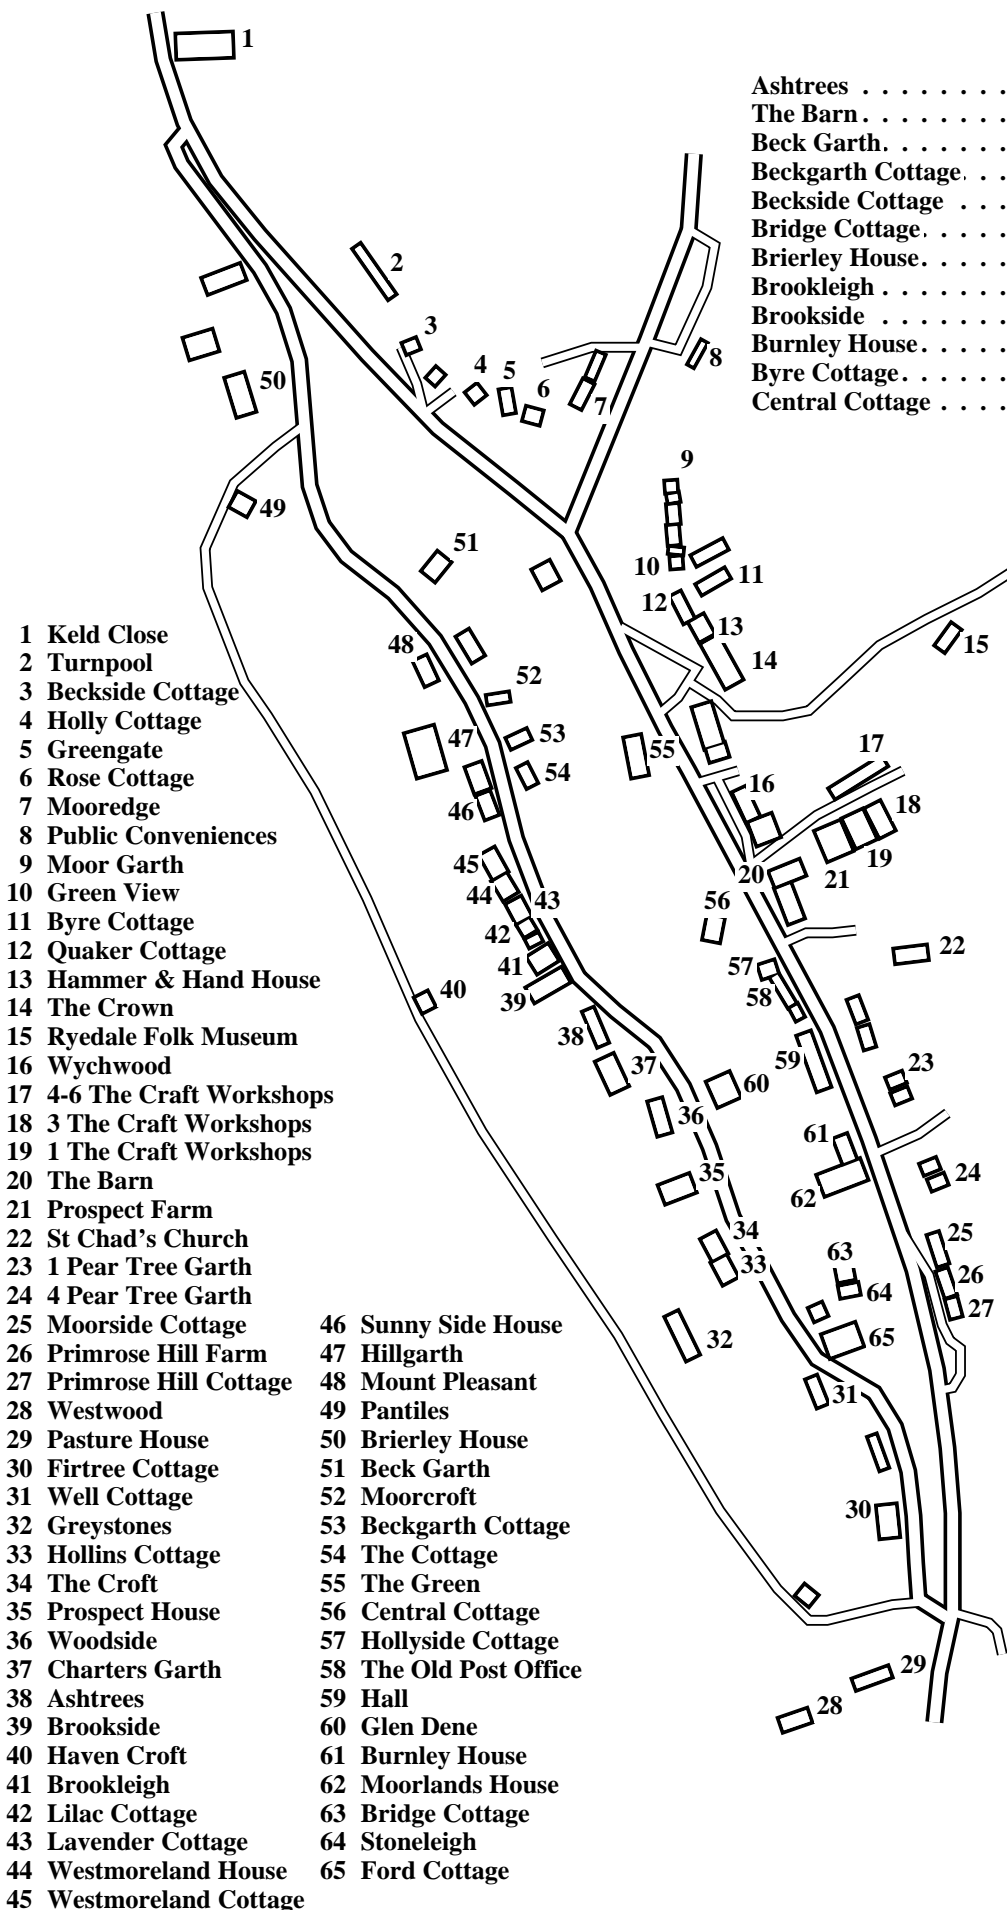

# Hutton-le-Hole

Caution: This map has not yet been checked by residents.

There may be errors and omissions.

Ashtrees . . . . .	38
The Barn . . . . .	20
Beck Garth. . . . .	51
Beckgarth Cottage. . . . .	53
Beckside Cottage . . . . .	3
Bridge Cottage. . . . .	63
Brierley House. . . . .	50
Brookleigh . . . . .	41
Brookside . . . . .	39
Burnley House. . . . .	61
Byre Cottage. . . . .	11
Central Cottage . . . . .	56

Charters Garth . . . . .	37
Church . . . . .	22
The Cottage . . . . .	54
1 The Craft Workshops. . . . .	19
3 The Craft Workshops. . . . .	18
4-6 The Craft Workshop. . . . .	17
The Croft. . . . .	34
The Crown. . . . .	14
Firtree Cottage . . . . .	30
Ford Cottage. . . . .	65
Glen Dene . . . . .	60
The Green . . . . .	55
Greengate . . . . .	5
Green View . . . . .	10
Greystones . . . . .	32
Hall . . . . .	59
Hammer & Hand House. . . . .	13
Haven Croft . . . . .	40
Hillgarth . . . . .	47
Hollins Cottage . . . . .	33
Holly Cottage . . . . .	4
Hollyside Cottage . . . . .	57
Keld Close . . . . .	1
Lavender Cottage. . . . .	43
Lilac Cottage. . . . .	42
Moorcroft . . . . .	52
Mooredge . . . . .	7
Moor Garth . . . . .	9
Moorlands House . . . . .	62
Moorside Cottage . . . . .	25
Mount Pleasant . . . . .	48
Museum . . . . .	15
The Old Post Office. . . . .	58
Pantiles. . . . .	49
Pasture House . . . . .	29
1 Pear Tree Garth. . . . .	23
4 Pear Tree Garth. . . . .	24
Primrose Hill Cottage. . . . .	27
Primrose Hill Farm . . . . .	26
Prospect Farm. . . . .	21
Prospect House . . . . .	35
Public Conveniences. . . . .	8
Quaker Cottage . . . . .	12
Rose Cottage. . . . .	6
Ryedale Folk Museum . . . . .	15
St Chad's Church . . . . .	22
Stoneleigh . . . . .	64
Sunny Side House . . . . .	46
Toilets . . . . .	8
Turnpool. . . . .	2
Well Cottage. . . . .	31
Westmoreland Cottage. . . . .	45
Westmoreland House . . . . .	44
Westwood . . . . .	28
Woodside. . . . .	36
Wychwood . . . . .	16