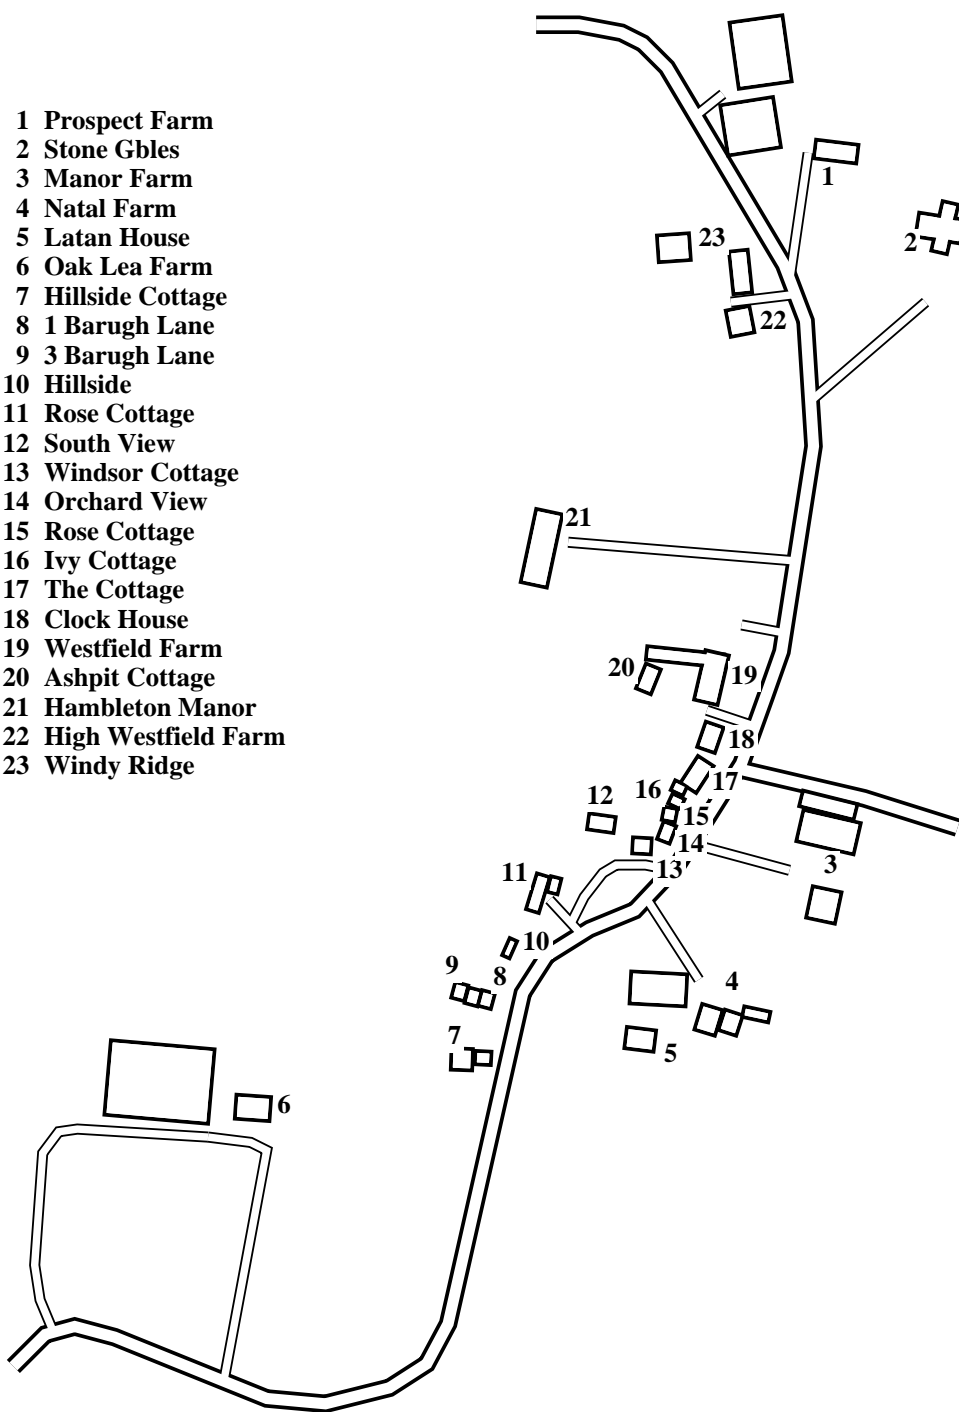

Little Barugh

Caution: This map has not yet been checked by residents.

There may be errors and omissions.

- 1 Prospect Farm
- 2 Stone Gbles
- 3 Manor Farm
- 4 Natal Farm
- 5 Latan House
- 6 Oak Lea Farm
- 7 Hillside Cottage
- 8 1 Barugh Lane
- 9 3 Barugh Lane
- 10 Hillside
- 11 Rose Cottage
- 12 South View
- 13 Windsor Cottage
- 14 Orchard View
- 15 Rose Cottage
- 16 Ivy Cottage
- 17 The Cottage
- 18 Clock House
- 19 Westfield Farm
- 20 Ashpit Cottage
- 21 Hambleton Manor
- 22 High Westfield Farm
- 23 Windy Ridge

- Ashpit Cottage. 20
- 1 Barugh Lane. 8
- 3 Barugh Lane. 9
- Clock House 18
- The Cottage 17
- Hambleton Manor. . 21
- High Westfield Farm 22
- Hillside 10
- Hillside Cottage 7
- Ivy Cottage. 16
- Latan House 5
- Manor Farm. 3
- Natal Farm. 4
- Oak Lea Farm. 6
- Orchard View 14
- Prospect Farm. 1
- Rose Cottage. 15
- Rose Cottage. 11
- South View. 12
- Stone Gbles 2
- Westfield Farm 19
- Windsor Cottage. . . 13
- Windy Ridge. 23