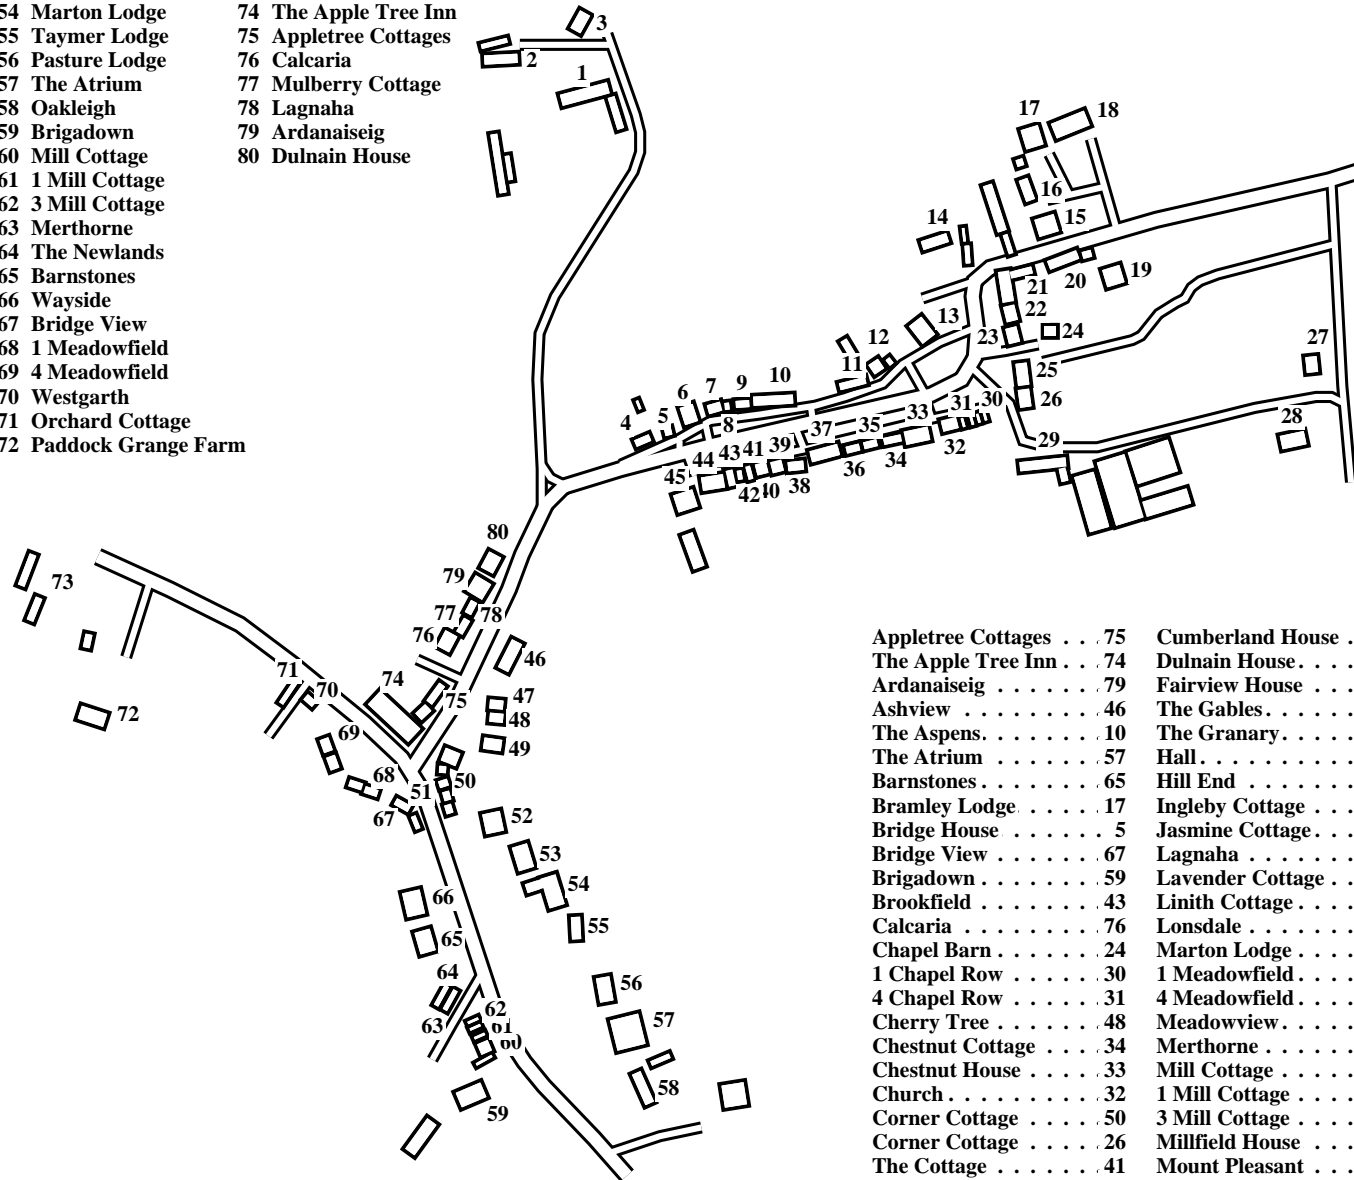

Marston

Caution: This map has not yet been checked by residents.
There may be errors and omissions.

- 1 Hill End
- 2 Peter Garth
- 3 Rose Garth
- 4 Riverside
- 5 Bridge House
- 6 Hall
- 7 The Cottage
- 8 Nigeria Cottage
- 9 Ingleby Cottage
- 10 The Aspens
- 11 Riseborough Cottages
- 12 The Crofts
- 13 Wildsmiths Farm
- 14 Rivergarth
- 15 The Granary
- 16 Cumberland House
- 17 Bramley Lodge
- 18 Millfield House
- 19 Toad Hall
- 20 Tylers Brn
- 21 The Pines
- 22 1 West View
- 23 2 West View
- 24 Chapel Barn
- 25 3 West View
- 26 Corner Cottage
- 27 Rise Lea
- 28 The Quarrels
- 29 The Gables
- 30 1 Chapel Row
- 31 4 Chapel Row
- 32 Church
- 33 Chestnut House
- 34 Chestnut Cottage
- 35 Fairview House
- 36 Stables Cottage
- 37 Orchard House
- 38 Lavender Cottage
- 39 Jasmine Cottage
- 40 Providence Cottage
- 41 The Cottage
- 42 Scholes Cottage
- 43 Brookfield
- 44 Mount Pleasant
- 45 Potters Lodge
- 46 Ashview
- 47 Meadowview
- 48 Cherry Tree
- 49 Threadgold House
- 50 Corner Cottage
- 51 Linith Cottage
- 52 Woodlands
- 53 Lonsdale
- 54 Marston Lodge
- 55 Taymer Lodge
- 56 Pasture Lodge
- 57 The Atrium
- 58 Oakleigh
- 59 Brigadown
- 60 Mill Cottage
- 61 1 Mill Cottage
- 62 3 Mill Cottage
- 63 Merthorne
- 64 The Newlands
- 65 Barnstones
- 66 Wayside
- 67 Bridge View
- 68 1 Meadowfield
- 69 4 Meadowfield
- 70 Westgarth
- 71 Orchard Cottage
- 72 Paddock Grange Farm
- 73 Paddock Farm
- 74 The Apple Tree Inn
- 75 Appletree Cottages
- 76 Calcaria
- 77 Mulberry Cottage
- 78 Lagnaha
- 79 Ardanaiseig
- 80 Dulnain House