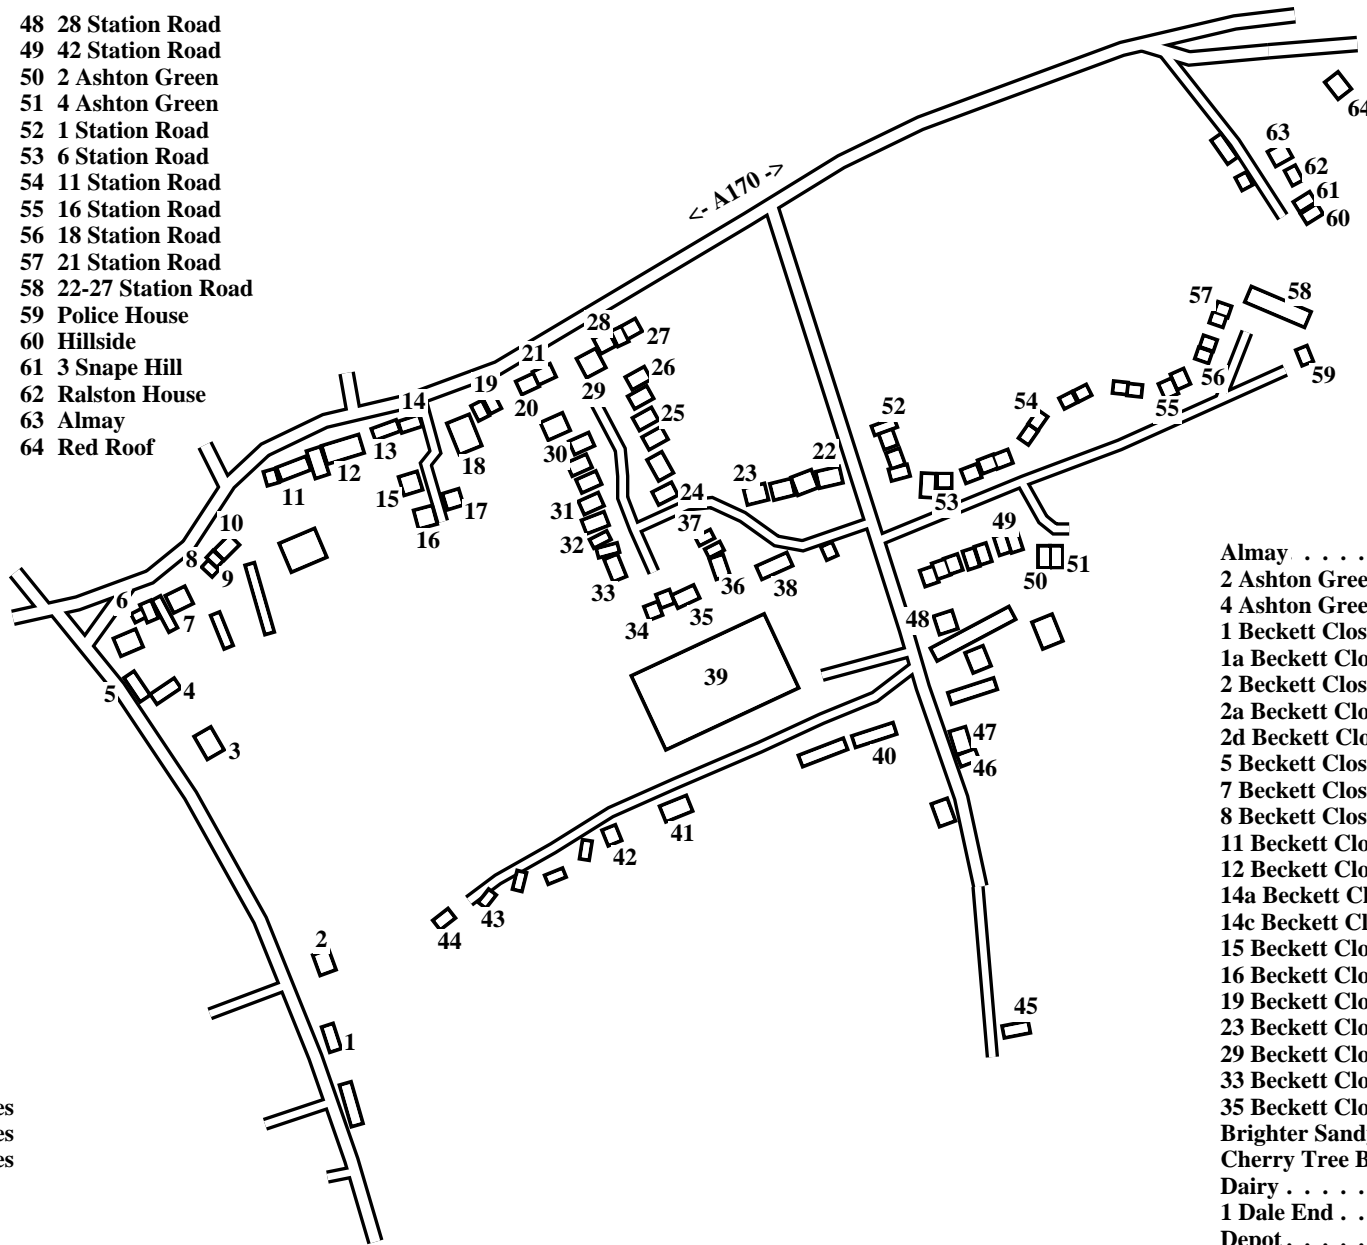

Nawton (South)

Caution: This map has not yet been checked by residents.
There may be errors and omissions.

- 1 Valley View
- 2 Four Winds
- 3 Gale Mount
- 4 Brighter Sandy
- 5 Dairy
- 6 1 Dale End
- 7 Stonecroft
- 8 1 Mount Cottages
- 9 2 Mount Cottages
- 10 Mount House
- 11 Manor Farm
- 12 Rose and Crown
- 13 1 Southlands Barn
- 14 2 Southlands Barn
- 15 Melrose House
- 16 Meadow House
- 17 Southlands
- 18 Southlands Court
- 19 Montana
- 20 33 Beckett Close
- 21 35 Beckett Close
- 22 2a Beckett Close
- 23 2d Beckett Close
- 24 2 Beckett Close
- 25 8 Beckett Close
- 26 12 Beckett Close
- 27 14a Beckett Close
- 28 14c Beckett Close
- 29 16 Beckett Close
- 30 29 Beckett Close
- 31 23 Beckett Close
- 32 19 Beckett Close
- 33 15 Beckett Close
- 34 11 Beckett Close
- 35 7 Beckett Close
- 36 1 Beckett Close
- 37 5 Beckett Close
- 38 1a Beckett Close
- 39 Depot
- 40 Station House
- 41 Station Lodge
- 42 6 Valley View Lodges
- 43 2 Valley View Lodges
- 44 1 Valley View Lodges
- 45 Cherry Tree Barn
- 46 2 Station Cottages
- 47 1 Station Cottages
- 48 28 Station Road
- 49 42 Station Road
- 50 2 Ashton Green
- 51 4 Ashton Green
- 52 1 Station Road
- 53 6 Station Road
- 54 11 Station Road
- 55 16 Station Road
- 56 18 Station Road
- 57 21 Station Road
- 58 22-27 Station Road
- 59 Police House
- 60 Hillside
- 61 3 Snape Hill
- 62 Ralston House
- 63 Almay
- 64 Red Roof