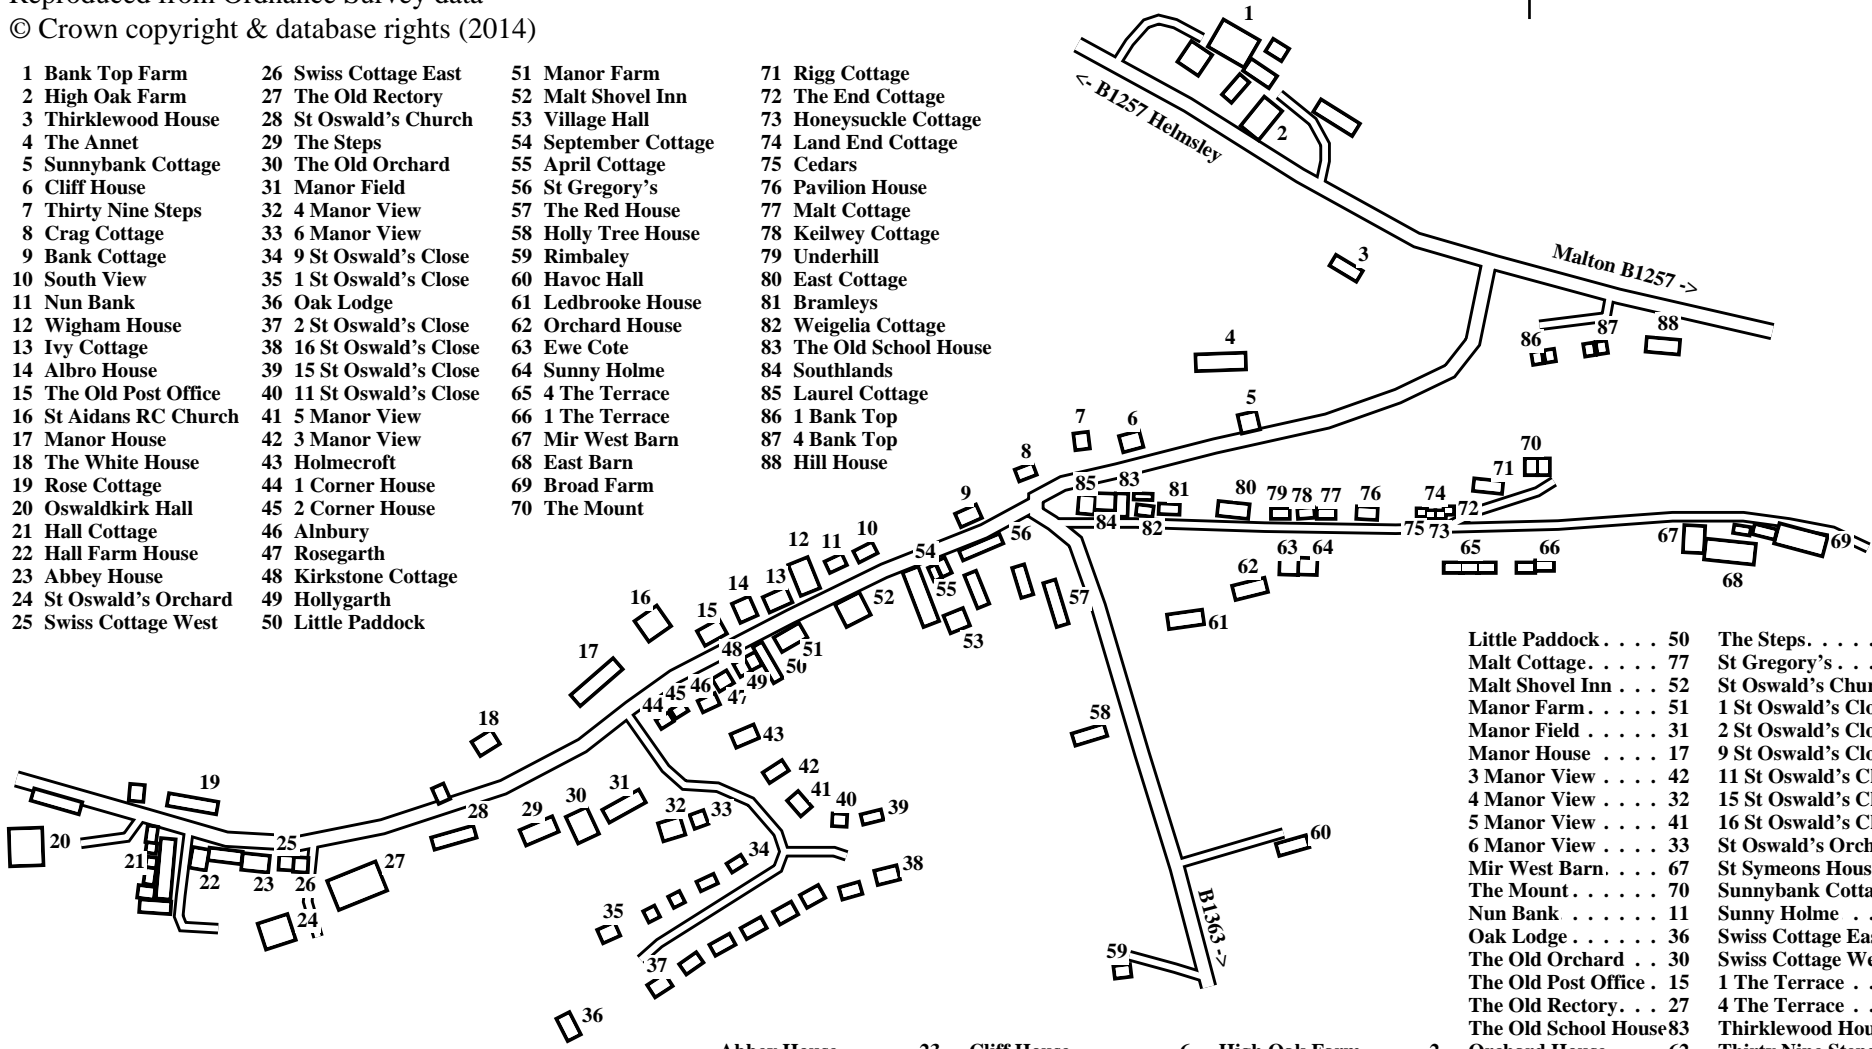

# Oswaldkirk

- 1 Bank Top Farm
- 2 High Oak Farm
- 3 Thirklewood House
- 4 The Annet
- 5 Sunnybank Cottage
- 6 Cliff House
- 7 Thirty Nine Steps
- 8 Crag Cottage
- 9 Bank Cottage
- 10 South View
- 11 Nun Bank
- 12 Wigham House
- 13 Ivy Cottage
- 14 Albro House
- 15 The Old Post Office
- 16 St Aidans RC Church
- 17 Manor House
- 18 The White House
- 19 Rose Cottage
- 20 Oswaldkirk Hall
- 21 Hall Cottage
- 22 Hall Farm House
- 23 Abbey House
- 24 St Oswald's Orchard
- 25 Swiss Cottage West
- 26 Swiss Cottage East
- 27 The Old Rectory
- 28 St Oswald's Church
- 29 The Steps
- 30 The Old Orchard
- 31 Manor Field
- 32 4 Manor View
- 33 6 Manor View
- 34 9 St Oswald's Close
- 35 1 St Oswald's Close
- 36 Oak Lodge
- 37 2 St Oswald's Close
- 38 16 St Oswald's Close
- 39 15 St Oswald's Close
- 40 11 St Oswald's Close
- 41 5 Manor View
- 42 3 Manor View
- 43 Holmecroft
- 44 1 Corner House
- 45 2 Corner House
- 46 Alnbury
- 47 Rosegarth
- 48 Kirkstone Cottage
- 49 Hollygarth
- 50 Little Paddock

- 51 Manor Farm
- 52 Malt Shovel Inn
- 53 Village Hall
- 54 September Cottage
- 55 April Cottage
- 56 St Gregory's
- 57 The Red House
- 58 Holly Tree House
- 59 Rimbaley
- 60 Havoc Hall
- 61 Ledbrooke House
- 62 Orchard House
- 63 Ewe Cote
- 64 Sunny Holme
- 65 4 The Terrace
- 66 1 The Terrace
- 67 Mir West Barn
- 68 East Barn
- 69 Broad Farm
- 70 The Mount
- 71 Rigg Cottage
- 72 The End Cottage
- 73 Honeysuckle Cottage
- 74 Land End Cottage
- 75 Cedars
- 76 Pavilion House
- 77 Malt Cottage
- 78 Keilwey Cottage
- 79 Underhill
- 80 East Cottage
- 81 Bramleys
- 82 Weigelia Cottage
- 83 The Old School House
- 84 Southlands
- 85 Laurel Cottage
- 86 1 Bank Top
- 87 4 Bank Top
- 88 Hill House