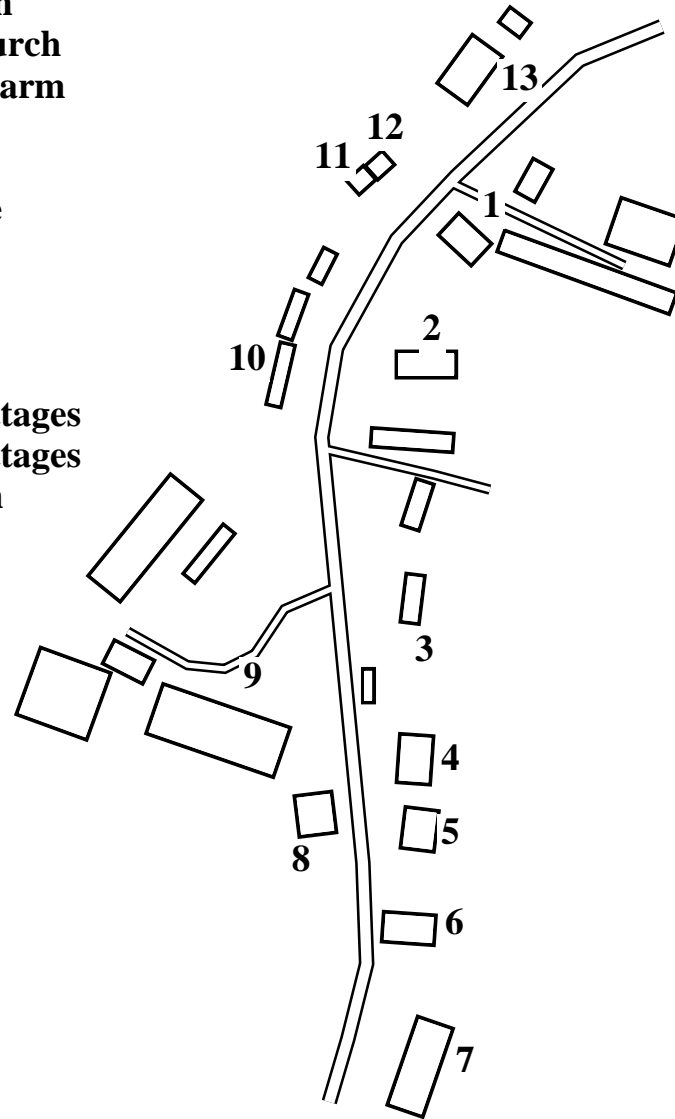

# Scawton

Caution: This map has not yet been checked by residents.  
There may be errors and omissions.

- 1 Vicarage Farm
- 2 St Mary's Church
- 3 Old Rectory Farm
- 4 Fircroft
- 5 Stone Garth
- 6 Leveret House
- 7 Hare Inn
- 8 Rose Cottage
- 9 Pond Farm
- 10 Church Farm
- 11 1 Hill Top Cottages
- 12 2 Hill Top Cottages
- 13 Hill Top Farm

- Church Farm . . . . . 10
- Fircroft. . . . . 4
- Hare Inn . . . . . 7
- 1 Hill Top Cottages 11
- 2 Hill Top Cottages 12
- Hill Top Farm . . . . . 13
- Leveret House . . . . . 6
- Old Rectory Farm. . . . . 3
- Pond Farm. . . . . 9
- Rose Cottage. . . . . 8
- St Mary's Church . . . . . 2
- Stone Garth . . . . . 5
- Vicarage Farm. . . . . 1