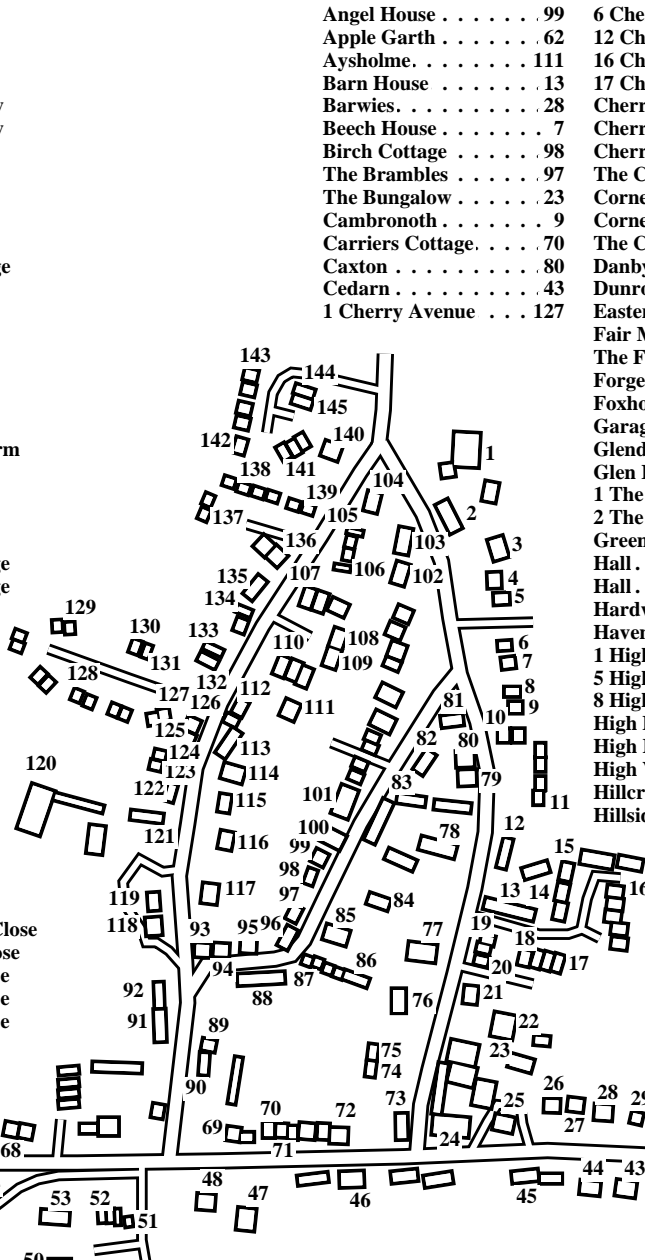

# Swinton

Caution: This map has not yet been checked by residents.  
There may be errors and omissions.

- 1 Rye View House
- 2 Valley View
- 3 Glen Ely
- 4 Robens
- 5 Pippins
- 6 The Nestlings
- 7 Beech House
- 8 Smethwick
- 9 Cambronoth
- 10 6 Manor Vale
- 11 1 Manor Vale
- 12 Low Farm
- 13 Barn House
- 14 The Mistal
- 15 The Stables
- 16 12 Pearsons Yard
- 17 7 Pearsons Yard
- 18 4 Pearsons Yard
- 19 1 Pearsons Yard
- 20 3 Pearsons Yard
- 21 The Croft
- 22 Russborough
- 23 The Bungalow
- 24 Public House
- 25 Garage
- 26 Yew Tree House
- 27 Moorland View
- 28 Barwies
- 29 Foxholme
- 30 The Firs
- 31 Northfield
- 32 Dunromin
- 33 Sunnyside
- 34 Rosedale
- 35 Swinbrow
- 36 Ryelands
- 37 Wyncroft
- 38 Oak Leigh
- 39 Milehaven
- 40 Sunnymede
- 41 Hillcrest
- 42 Lundholme
- 43 Cedarn
- 44 Lowvale
- 45 Cherry Tree Cottage
- 46 Hall
- 47 Lime Hill Villa
- 48 Moor View
- 49 1 The Green
- 50 2 The Green
- 51 1 The Mount
- 52 4 The Mount
- 53 5 The Mount
- 54 1 Highfield
- 55 5 Highfield
- 56 8 Highfield
- 57 Glendoric
- 58 Walnut Garth
- 59 Havendale
- 60 Longacre
- 61 Shortlands
- 62 Apple Garth
- 63 Mayfields
- 64 The Old Chapel
- 65 Rose Dene
- 66 Orchardville
- 67 Holmedale
- 68 Roseville
- 69 Saffron Cottage
- 70 Carriers Cottage
- 71 Spring Bank Cottage
- 72 Howe Dene
- 73 Easter Cottage
- 74 1 Memorial Cottages
- 75 2 Memorial Cottages
- 76 Pamanda
- 77 Miscinda
- 78 Manor Farm
- 79 Pipers
- 80 Caxton
- 81 Iona
- 82 Hardwick House
- 83 Manor Court
- 84 The Three Gables
- 85 Forge Mill
- 86 5 Well Garth
- 87 1 Well Garth
- 88 Stocks Hill
- 89 4 West Street
- 90 2 West Street
- 91 11 West Street
- 92 15 West Street
- 93 Hillside Cottage
- 94 Rock Cottage
- 95 Vale View
- 96 Danby Cottage
- 97 The Brambles
- 98 Birch Cottage
- 99 Angel House
- 100 Hall
- 101 Rose Cottage
- 102 Corner Close
- 103 Shallowdale House
- 104 West View
- 105 34 Shallowdale Row
- 106 28 Shallowdale Row
- 107 1 West Close
- 108 7 West Close
- 109 8 West Close
- 110 2 West Close
- 111 Aysholme
- 112 Cherry Tree Cottage
- 113 Snowden Cottage
- 114 Orchard Cottage
- 115 Ra-nest
- 116 Treetops
- 117 Orchard House
- 118 High Pastures
- 119 High Rising
- 120 Mount Pleasant Farm
- 121 23 West Street
- 122 Jesmond Cottage
- 123 Greenacres
- 124 The Conifers
- 125 Cherrystone Cottage
- 126 Cornerstone Cottage
- 127 1 Cherry Avenue
- 128 6 Cherry Avenue
- 129 12 Cherry Avenue
- 130 16 Cherry Avenue
- 131 17 Cherry Avenue
- 132 Ryedale
- 133 Fair Mount
- 134 41 West Street
- 135 Kilhoan
- 136 10 West Grove
- 137 8 West Grove
- 138 5 West Grove
- 139 1 West Grove
- 140 Rose Cottage
- 141 9-11 Meadowfield Close
- 142 10 Meadowfield Close
- 143 2 Meadowfield Close
- 144 1 Meadowfield Close
- 145 3 Meadowfield Close