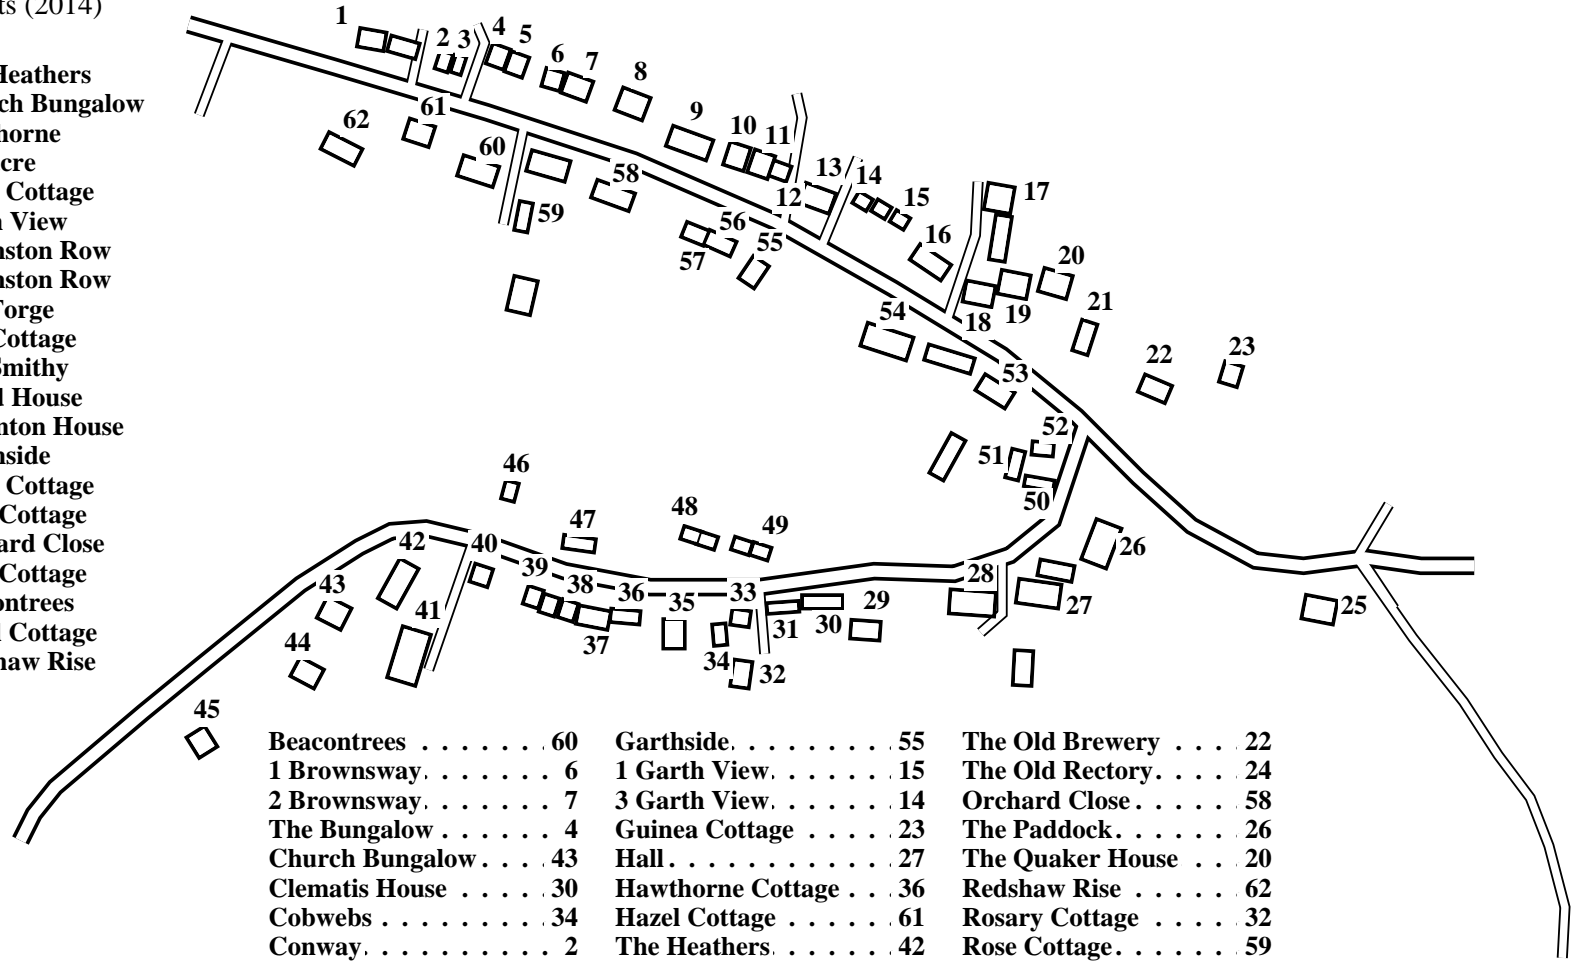

Thornton-le-Clay

Caution: This map has not yet been checked by residents.
There may be errors and omissions.

- 1 High Street Farm
- 2 Conway
- 3 Village Farm
- 4 The Bungalow
- 5 Rosehaven
- 6 1 Brownsway
- 7 2 Brownsway
- 8 Nowell Bungalow
- 9 Nowell House
- 10 Methodist Church
- 11 Sunny Bank
- 12 Dunromin
- 13 Ivy Cottage
- 14 3 Garth View
- 15 1 Garth View
- 16 Macdonald's Farm
- 17 Dovetail Joint
- 18 Nidd Cottage
- 19 Miles Croft
- 20 The Quaker House
- 21 Sycamore House
- 22 The Old Brewery
- 23 Guinea Cottage
- 24 The Old Rectory
- 25 Foston Primary School
- 26 The Paddock
- 27 Hall
- 28 White Swan
- 29 Milano
- 30 Clematis House
- 31 Stone Croft
- 32 Rosary Cottage
- 33 Inglenook
- 34 Cobwebs
- 35 Garden Cottage
- 36 Hawthorne Cottage
- 37 Field View
- 38 1 Danby Cottages
- 39 3 Danby Cottages
- 40 Tor Wood
- 41 Tor Wood Bungalow
- 42 The Heathers
- 43 Church Bungalow
- 44 Strathorne
- 45 Lastacre
- 46 Croft Cottage
- 47 South View
- 48 4 Winston Row
- 49 1 Winston Row
- 50 The Forge
- 51 The Cottage
- 52 The Smithy
- 53 Wood House
- 54 Thornton House
- 55 Garthside
- 56 Wold Cottage
- 57 Fern Cottage
- 58 Orchard Close
- 59 Rose Cottage
- 60 Beacontrees
- 61 Hazel Cottage
- 62 Redshaw Rise