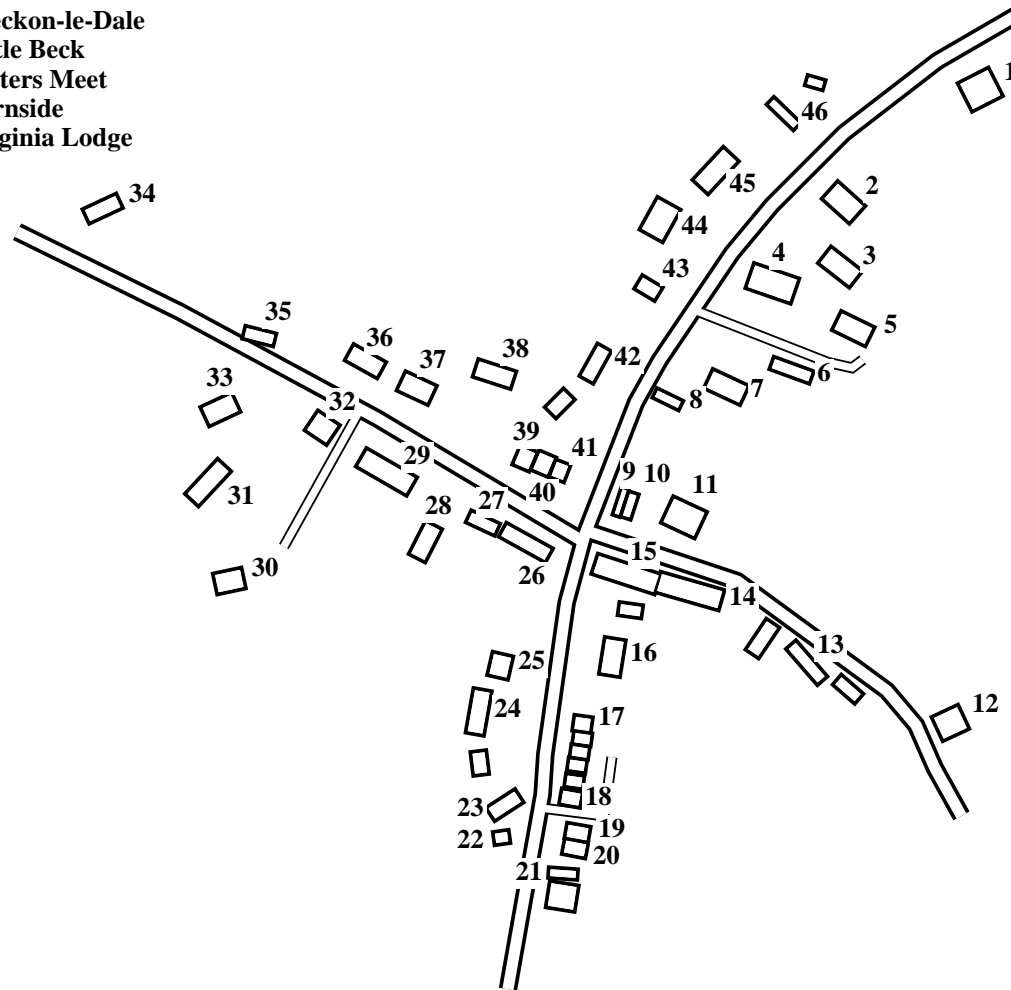

# Wass

Caution: This map has not yet been checked by residents.  
There may be errors and omissions.

- 1 Wass Bank
- 2 Cherry Garth
- 3 Monk's Hood
- 4 Hall
- 5 Noddle Bottom
- 6 Third Acre
- 7 Huscarl House
- 8 Church of St Thomas
- 9 Yewtree Cottage
- 10 Melrose Cottage
- 11 Candacraig
- 12 Rose Tree House
- 13 The Coach House
- 14 Wass House
- 15 Wombwell Arms
- 16 Vassa
- 17 1 New Row
- 18 6 New Row
- 19 Rydale Cottage
- 20 Yorke Cottage
- 21 Rose Cottage
- 22 Kirk Cottage
- 23 Brackenrigg Cottage
- 24 Hunters Lodge
- 25 The Old Orchard
- 26 Lime Tree Cottage
- 27 Brook Cottage
- 28 Lowna
- 29 Orchard House
- 30 Stone Garth
- 31 Pear Tree Cottage
- 32 Brookside
- 33 Acres Nook
- 34 Hambleton Gate
- 35 Keepers Cottage
- 36 Briarfields
- 37 Beaumont House
- 38 Woodside
- 39 Mouse Cottage
- 40 Squirrel Cottage
- 41 Wren Cottage
- 42 Breckon-le-Dale
- 43 Little Beck
- 44 Waters Meet
- 45 Burnside
- 46 Virginia Lodge