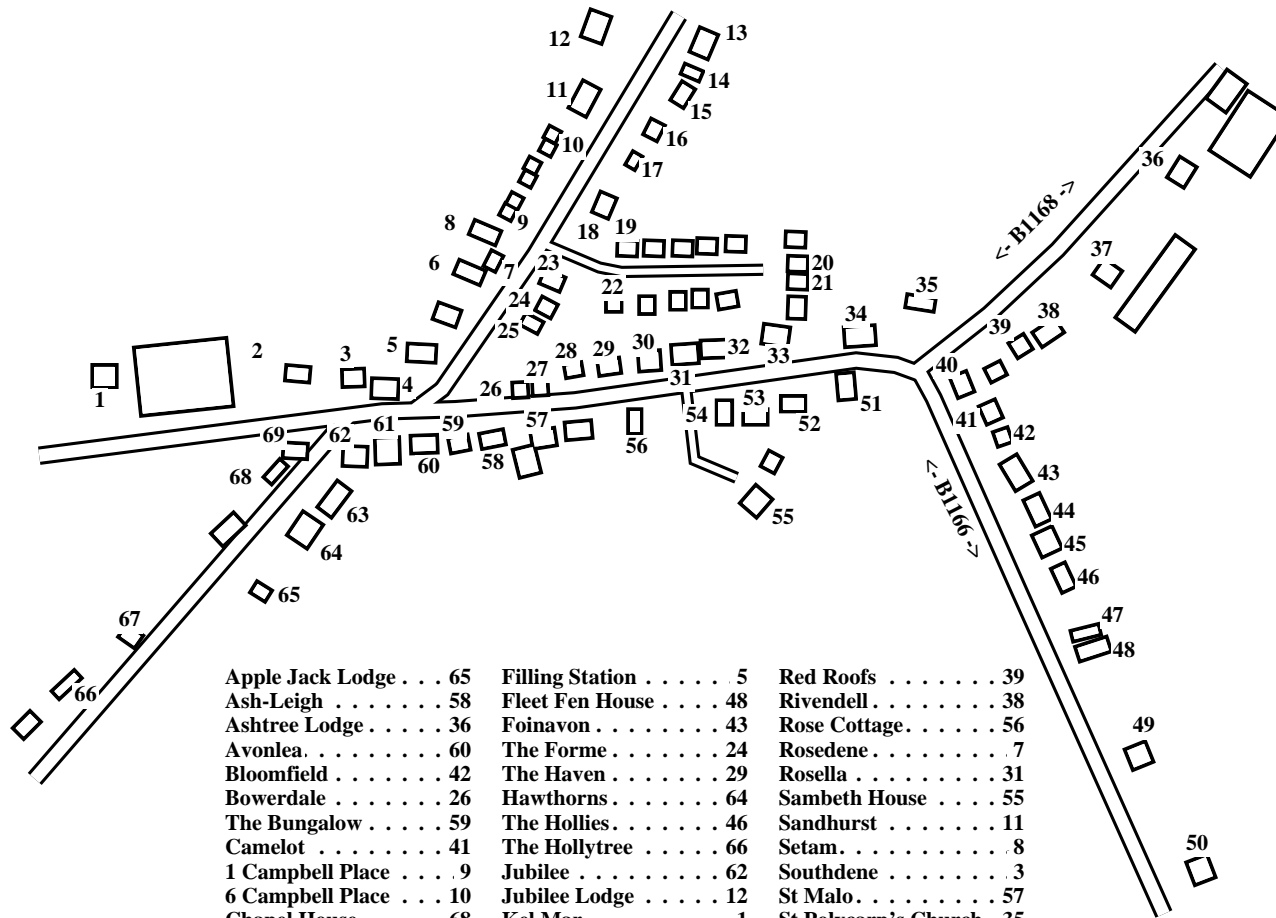

Holbeach Drive

Caution: This map has not yet been checked by residents.
There may be errors and omissions.

- 1 Kel Mar
- 2 Main Road Nursery
- 3 Southdene
- 4 Corner House
- 5 Filling Station
- 6 Woodmans Lodge
- 7 Rosedene
- 8 Setam
- 9 1 Campbell Place
- 10 6 Campbell Place
- 11 Sandhurst
- 12 Jubilee Lodge
- 13 Nicroft
- 14 Dapdune
- 15 Ravensclaws
- 16 Portage
- 17 Fair View
- 18 Papillon
- 19 1 St Polycarp's Drive
- 20 13 St Polycarp's Drive
- 21 14 St Polycarp's Drive
- 22 2 St Polycarp's Drive
- 23 Westgate House
- 24 The Forme
- 25 L'Abbi
- 26 Bowerdale
- 27 Kings Cottage
- 28 Conifers
- 29 The Haven
- 30 Cherry Trees
- 31 Rosella
- 32 Fenmoor
- 33 Public House
- 34 Churchfields
- 35 St Polycarp's Church
- 36 Ashtree Lodge
- 37 Lambert House
- 38 Rivendell
- 39 Red Roofs
- 40 The Yews
- 41 Camelot
- 42 Bloomfield
- 43 Foinavon
- 44 Cherrytoft
- 45 Moonrakers
- 46 The Hollies
- 47 The Old School House
- 48 Fleet Fen House
- 49 Kingfisher Lodge
- 50 Sunny Home
- 51 Landmere Cottage
- 52 Willow Lodge
- 53 Sunnyside
- 54 Chez Nous
- 55 Sambeth House
- 56 Rose Cottage
- 57 St Malo
- 58 Ash-Leigh
- 59 The Bungalow
- 60 Avonlea
- 61 Cherrington Villa
- 62 Jubilee
- 63 Crossways Bungalow
- 64 Hawthorns
- 65 Apple Jack Lodge
- 66 The Hollytree
- 67 Cherrywood
- 68 Chapel House
- 69 Church