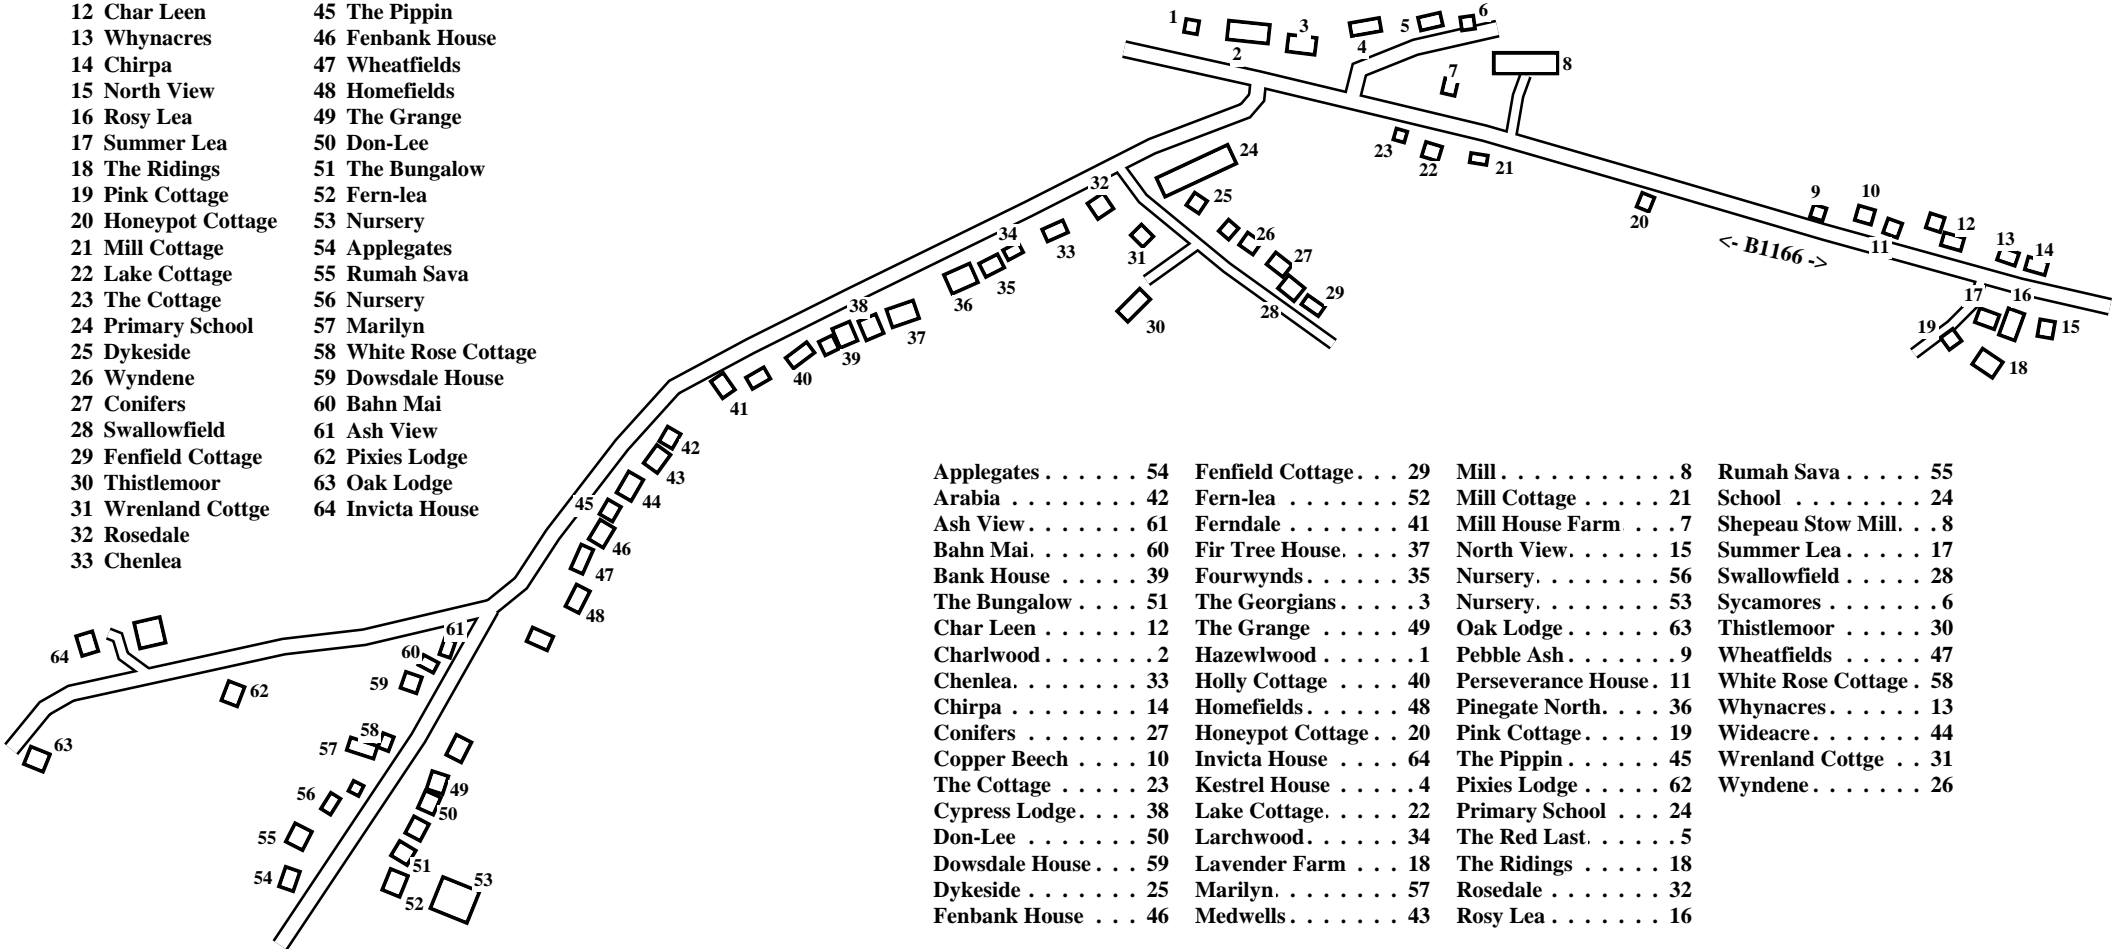

Shepeau Stow

Caution: This map has not yet been checked by residents.
There may be errors and omissions.

- 1 Hazewlwood
- 2 Charlwood
- 3 The Georgians
- 4 Kestrel House
- 5 The Red Last
- 6 Sycamores
- 7 Mill House Farm
- 8 Shepeau Stow Mill
- 9 Pebble Ash
- 10 Copper Beech
- 11 Perseverance House
- 12 Char Leen
- 13 Whynacres
- 14 Chirpa
- 15 North View
- 16 Rosy Lea
- 17 Summer Lea
- 18 The Ridings
- 19 Pink Cottage
- 20 Honeypot Cottage
- 21 Mill Cottage
- 22 Lake Cottage
- 23 The Cottage
- 24 Primary School
- 25 Dykeside
- 26 Wyndene
- 27 Conifers
- 28 Swallowfield
- 29 Fenfield Cottage
- 30 Thistlemoor
- 31 Wrenland Cottage
- 32 Rosedale
- 33 Chenlea
- 34 Larchwood
- 35 Fourwynds
- 36 Pinegate North
- 37 Fir Tree House
- 38 Cypress Lodge
- 39 Bank House
- 40 Holly Cottage
- 41 Ferndale
- 42 Arabia
- 43 Medwells
- 44 Wideacre
- 45 The Pippin
- 46 Fenbank House
- 47 Wheatfields
- 48 Homefields
- 49 The Grange
- 50 Don-Lee
- 51 The Bungalow
- 52 Fern-lea
- 53 Nursery
- 54 Applegates
- 55 Rumah Sava
- 56 Nursery
- 57 Marilyn
- 58 White Rose Cottage
- 59 Dowsdale House
- 60 Bahn Mai
- 61 Ash View
- 62 Pixies Lodge
- 63 Oak Lodge
- 64 Invicta House