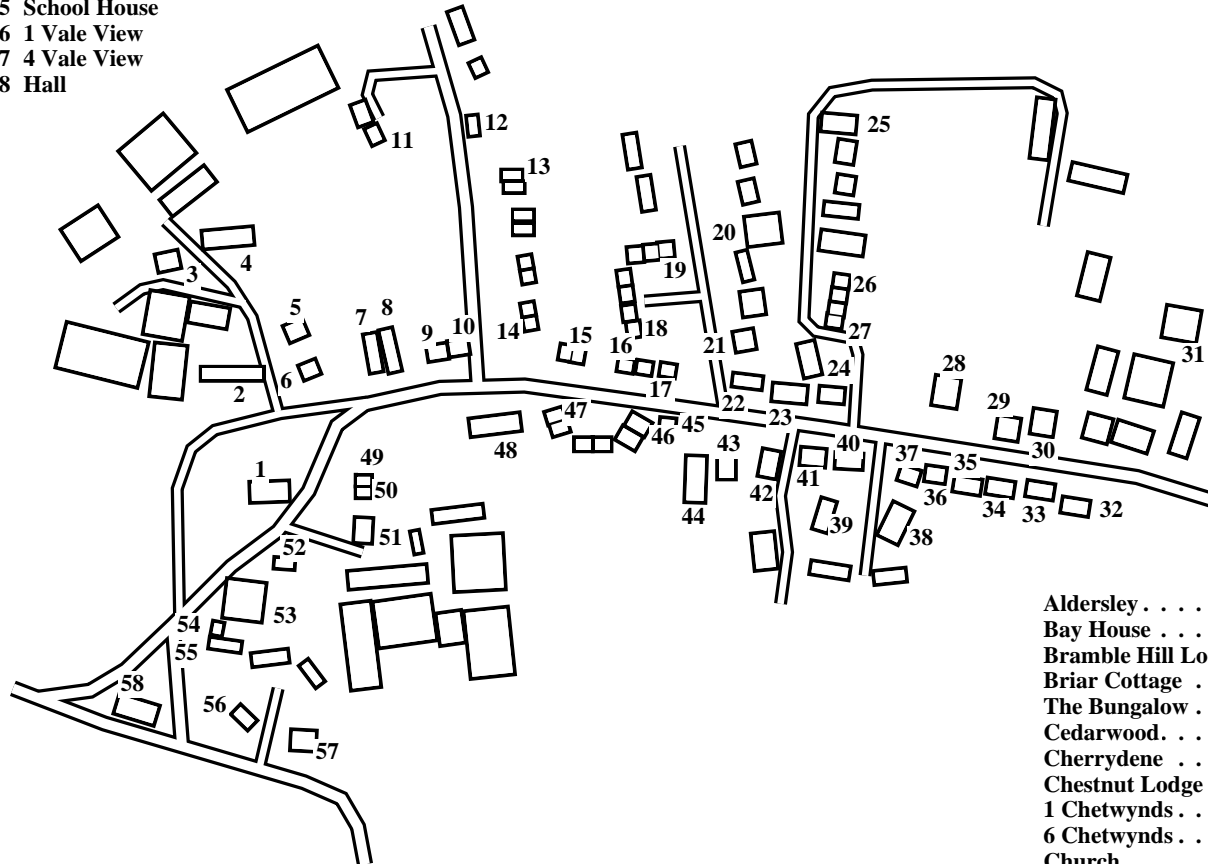

Dry Doddington

Caution: This map has not yet been checked by residents.
There may be errors and omissions.

- 1 St James's Church
- 2 Grummitts Farm
- 3 Manor Farm
- 4 Manor Lodge
- 5 Hazelwood
- 6 Elm Wood
- 7 Verona
- 8 The Forge
- 9 Orchard House
- 10 Orchard Cottage
- 11 The Paddock
- 12 Hillcrest
- 13 1 Claypole Lane
- 14 8 Claypole Lane
- 15 10 Claypole Lane
- 16 1 The Dovecote
- 17 3 The Dovecote
- 18 1 Green Lane
- 19 8 Green Lane
- 20 14 Green Lane
- 21 17 Green Lane
- 22 Lindan Lodge
- 23 Craigievar
- 24 Clover Hill Cottage
- 25 10 Summerfield Close
- 26 3a Summerfield Close
- 27 1 Summerfield Close
- 28 Redwood Gables
- 29 The Bungalow
- 30 Cherrydene
- 31 Silverdene Farm
- 32 Chestnut Lodge
- 33 Grey Lodge
- 34 Odds On
- 35 Glendun
- 36 Aldersley
- 37 Gorse House
- 38 1 High Meadow
- 39 4 High Meadow
- 40 Cedarwood
- 41 Briar Cottage
- 42 The Dumbles
- 43 Three Pines
- 44 Bramble Hill Lodge
- 45 Bay House
- 46 1 Chetwynds
- 47 6 Chetwynds
- 48 Northview

- 49 2 Church View
- 50 1 Church View
- 51 Red House Farm
- 52 Rose Cottage
- 53 The Wheatsheaf Inn
- 54 Wheatsheaf Cottage
- 55 School House
- 56 1 Vale View
- 57 4 Vale View
- 58 Hall

- 3 The Dovecote 17
- The Dumbles. 42
- Elm Wood 6
- The Forge 8
- Glendun 35
- Gorse House 37
- 1 Green Lane 18
- 8 Green Lane 19
- 14 Green Lane 20
- 17 Green Lane 21
- Grey Lodge 33
- Grummitts Farm 2
- Hall. 58
- Hazelwood 5
- 1 High Meadow 38
- 4 High Meadow 39
- Hillcrest 12
- Lindan Lodge 22
- Manor Farm 3
- Manor Lodge 4
- Northview 48
- Odds On 34
- Orchard Cottage 10
- Orchard House 9
- The Paddock 11
- Red House Farm 51
- Redwood Gables. . . . 28
- Rose Cottage. 52
- School House. 55
- Silverdene Farm. . . . 31
- St James's Church . . . 1
- 1 Summerfield Close . 27
- 3a Summerfield Close 26
- 10 Summerfield Close 25
- Three Pines 43
- 1 Vale View 56
- 4 Vale View 57
- Verona 7
- Wheatsheaf Cottage. 54
- The Wheatsheaf Inn. 53
- Aldersley 36
- Bay House 45
- Bramble Hill Lodge . 44
- Briar Cottage 41
- The Bungalow 29
- Cedarwood. 40
- Cherrydene 30
- Chestnut Lodge 32
- 1 Chetwynds 46
- 6 Chetwynds 47
- Church 1
- 1 Church View 50
- 2 Church View 49
- 1 Claypole Lane 13
- 8 Claypole Lane 14
- 10 Claypole Lane . . . 15
- Clover Hill Cottage . 24
- Craigievar 23
- 1 The Dovecote 16