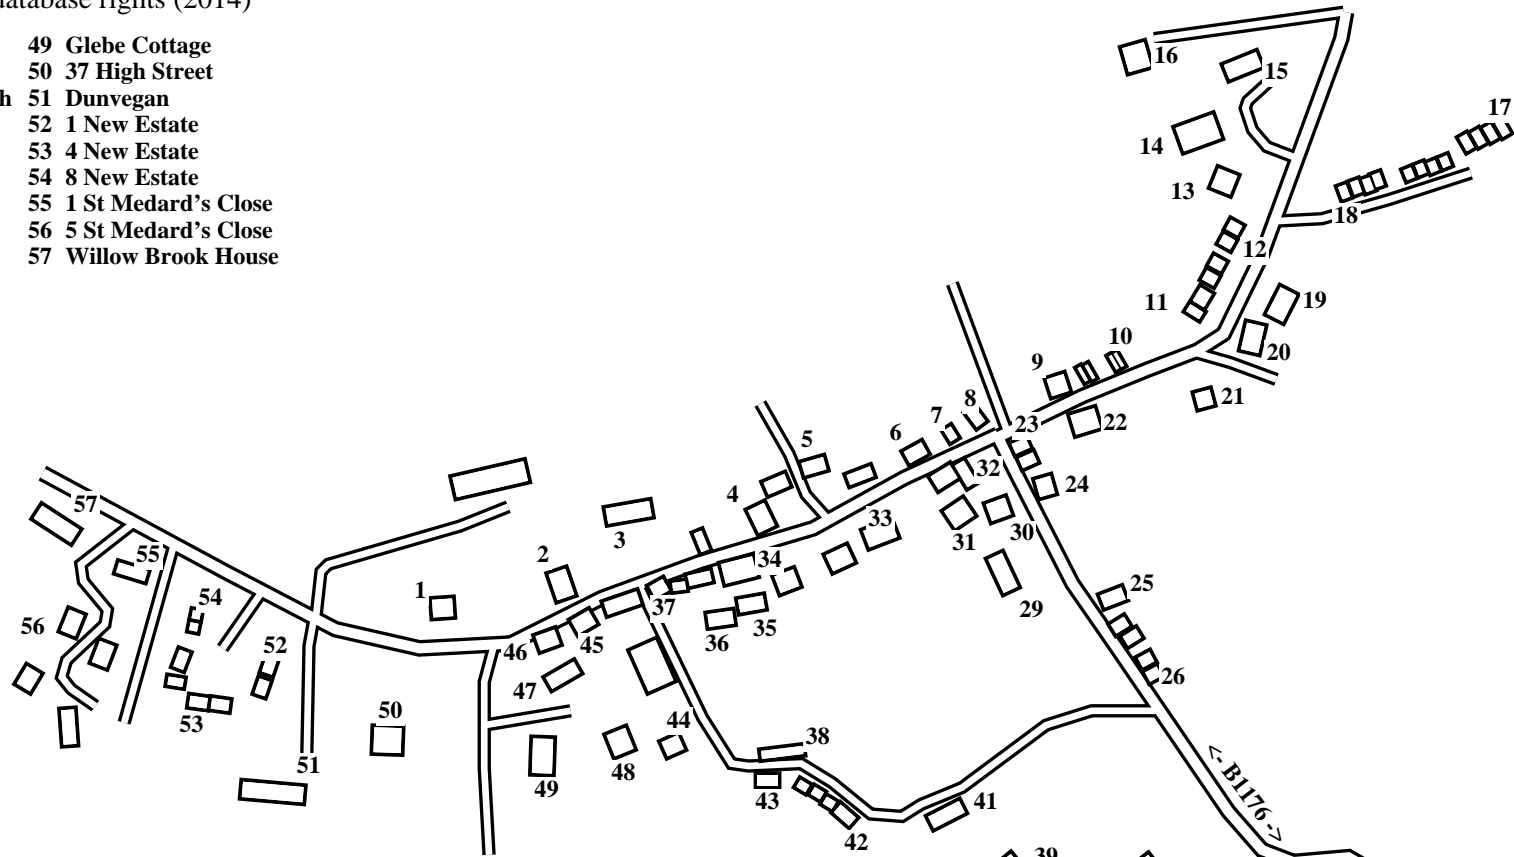

# Little Bytham

Caution: This map has not yet been checked by residents.  
There may be errors and omissions.

- 1 36 High Street
- 2 34 High Street
- 3 St Medardus's Church
- 4 28 High Street
- 5 Drallam House
- 6 20 High Street
- 7 Hall
- 8 16 High Street
- 9 20 High Street
- 10 2 High Street
- 11 1 Creeton Road
- 12 11 Creeton Road
- 13 Glenmere
- 14 Holly Bank
- 15 The Cedars
- 16 27 Creeton Road
- 17 25 Glen Close
- 18 1 Glen Close
- 19 Riverside House
- 20 Walnut Tree House
- 21 2 Creeton Road
- 22 1 High Street
- 23 1 Station Road
- 24 5 Station Road
- 25 9 Station Road
- 26 17 Station Road
- 27 Garage
- 28 Poplar Rise
- 29 8 Station Road
- 30 4 Station Road
- 31 4a Station Road
- 32 3 High Street
- 33 7 High Street
- 34 Hall
- 35 19a High Street
- 36 27a High Street
- 37 31 High Street
- 38 7 Church Lane
- 39 24 Church Lane
- 40 22 Church Lane
- 41 20 Church Lane
- 42 16 Church Lane
- 43 8 Church Lane
- 44 Sheepwash Farm
- 45 33 High Street
- 46 The Old Dairy
- 47 35 High Street
- 48 Sheepdyke House
- 49 Glebe Cottage
- 50 37 High Street
- 51 Dunvegan
- 52 1 New Estate
- 53 4 New Estate
- 54 8 New Estate
- 55 1 St Medard's Close
- 56 5 St Medard's Close
- 57 Willow Brook House

- 16 27 Creeton Road
- 17 25 Glen Close
- 18 1 Glen Close
- 19 Riverside House
- 20 Walnut Tree House
- 21 2 Creeton Road
- 22 1 High Street
- 23 1 Station Road
- 24 5 Station Road
- 25 9 Station Road
- 26 17 Station Road
- 27 Garage
- 28 Poplar Rise
- 29 8 Station Road
- 30 4 Station Road
- 31 4a Station Road
- 32 3 High Street
- 33 7 High Street
- 34 Hall
- 35 19a High Street
- 36 27a High Street
- 37 31 High Street
- 38 7 Church Lane
- 39 24 Church Lane
- 40 22 Church Lane
- 41 20 Church Lane
- 42 16 Church Lane
- 43 8 Church Lane
- 44 Sheepwash Farm
- 45 33 High Street
- 46 The Old Dairy
- 47 35 High Street
- 48 Sheepdyke House