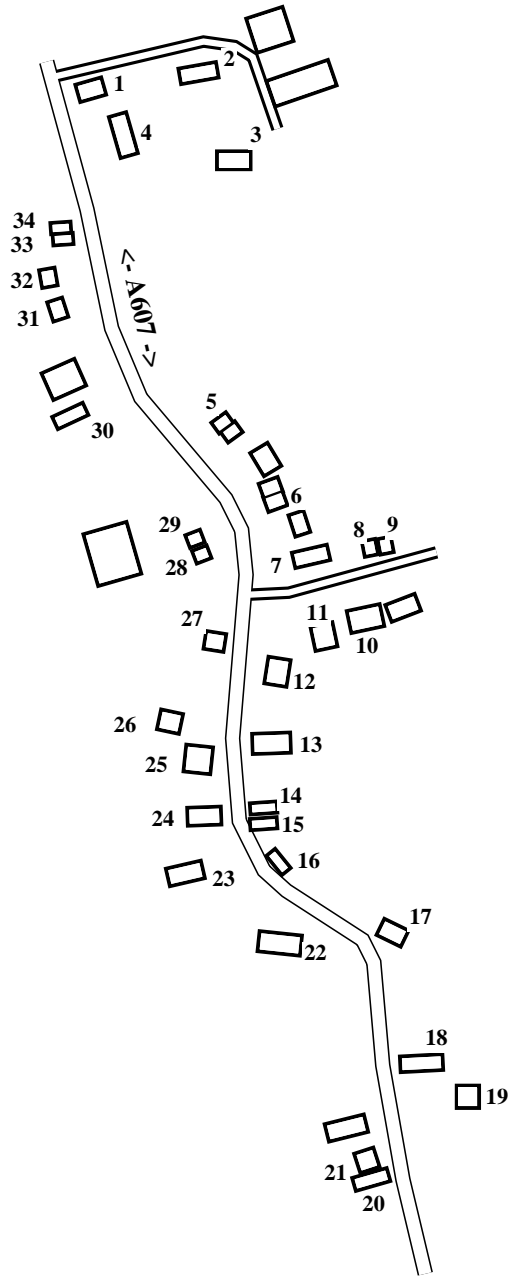

Normanton-on-Cliffe

Caution: This map has not yet been checked by residents.
There may be errors and omissions.

- 1 Holly House
- 2 Oakley Lodge
- 3 Grange Farm
- 4 1-4 Council Houses
- 5 10 Main Street
- 6 7 Main Street
- 7 Stonewall
- 8 1 Heath Lane
- 9 2 Heath Lane
- 10 Hawthorns
- 11 Grassibank
- 12 6 Main Street
- 13 Frith House
- 14 4 Main Street
- 15 3 Main Street
- 16 Church View
- 17 Corner House
- 18 Beechcroft
- 19 Far Side
- 20 17 Main Street
- 21 Beech Cottage
- 22 St Nicholas House
- 23 St Nicholas's Church
- 24 The Old Rectory
- 25 Stone Lodge
- 26 Milestone Lodge
- 27 Cliffe Farm
- 28 14 Main Street
- 29 13 Main Street
- 30 Hall Farnm
- 31 The Folly
- 32 Carrick House
- 33 The Old Post Office
- 34 Grange Cottage

- Beech Cottage 21
- Beechcroft 18
- Carrick House 32
- Church 23
- Church View. 16
- Cliffe Farm. 27
- Corner House 17
- 1-4 Council Houses . . . 4
- Far Side 19
- The Folly. 31
- Frith House 13
- Grange Cottage 34
- Grange Farm 3
- Grassibank. 11
- Hall Farnm. 30
- Hawthorns. 10
- 1 Heath Lane. 8
- 2 Heath Lane. 9
- Holly House 1
- 3 Main Street 15
- 4 Main Street 14
- 6 Main Street 12
- 7 Main Street 6
- 10 Main Street. 5
- 13 Main Street. 29
- 14 Main Street. 28
- 17 Main Street. 20
- Milestone Lodge. 26
- Oakley Lodge 2
- The Old Post Office . . . 33
- The Old Rectory. 24
- St Nicholas's Church 23
- St Nicholas House 22
- Stone Lodge 25
- Stonewall. 7