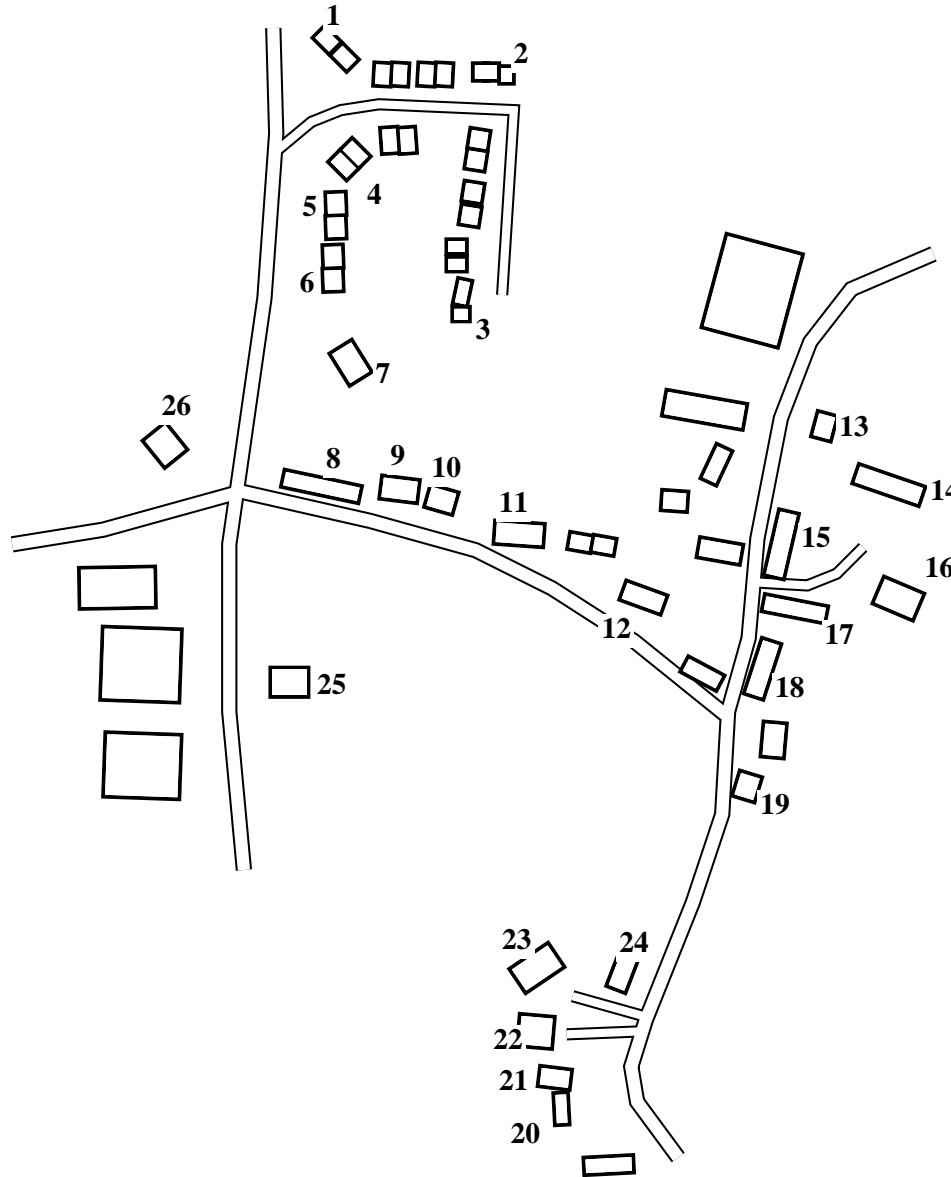

# North Witham

Caution: This map has not yet been checked by residents.  
 There may be errors and omissions.

- 1 1 Northern's Close
- 2 19 Northern's Close
- 3 24 Northern's Close
- 4 2 Northern's Close
- 5 4 Old Post Lane
- 6 1 Old Post Lane
- 7 Taran Point
- 8 1-7 The Row
- 9 The Bungalow
- 10 Greenfields
- 11 The Old Rectory
- 12 Mayfield
- 13 Manor Farm
- 14 St Mary's Church
- 15 Manor Barns
- 16 Manor House
- 17 Well
- 18 Ivydene Cottage
- 19 Riverside
- 20 Riverside Cottages
- 21 Eastview
- 22 Striding Edge
- 23 Riverosa
- 24 Bankside
- 25 Grange Farm
- 26 Hall

- Bankside . . . . . 24
- The Bungalow . . . . . 9
- Eastview . . . . . 21
- Grange Farm . . . . . 25
- Greenfields. . . . . 10
- Hall. . . . . 26
- Ivydene Cottage . . 18
- Manor Barns. . . . . 15
- Manor Farm. . . . . 13
- Manor House . . . . 16
- Mayfield . . . . . 12
- 1 Northern's Close. . 1
- 2 Northern's Close. . 4
- 19 Northern's Close. 2
- 24 Northern's Close. 3
- 1 Old Post Lane . . . 6
- 4 Old Post Lane . . . 5
- The Old Rectory. . . 11
- Riverosa . . . . . 23
- Riverside. . . . . 19
- Riverside Cottages. 20
- 1-7 The Row . . . . . 8
- St Mary's Church . . 14
- Striding Edge . . . . 22
- Taran Point . . . . . 7
- Well. . . . . 17