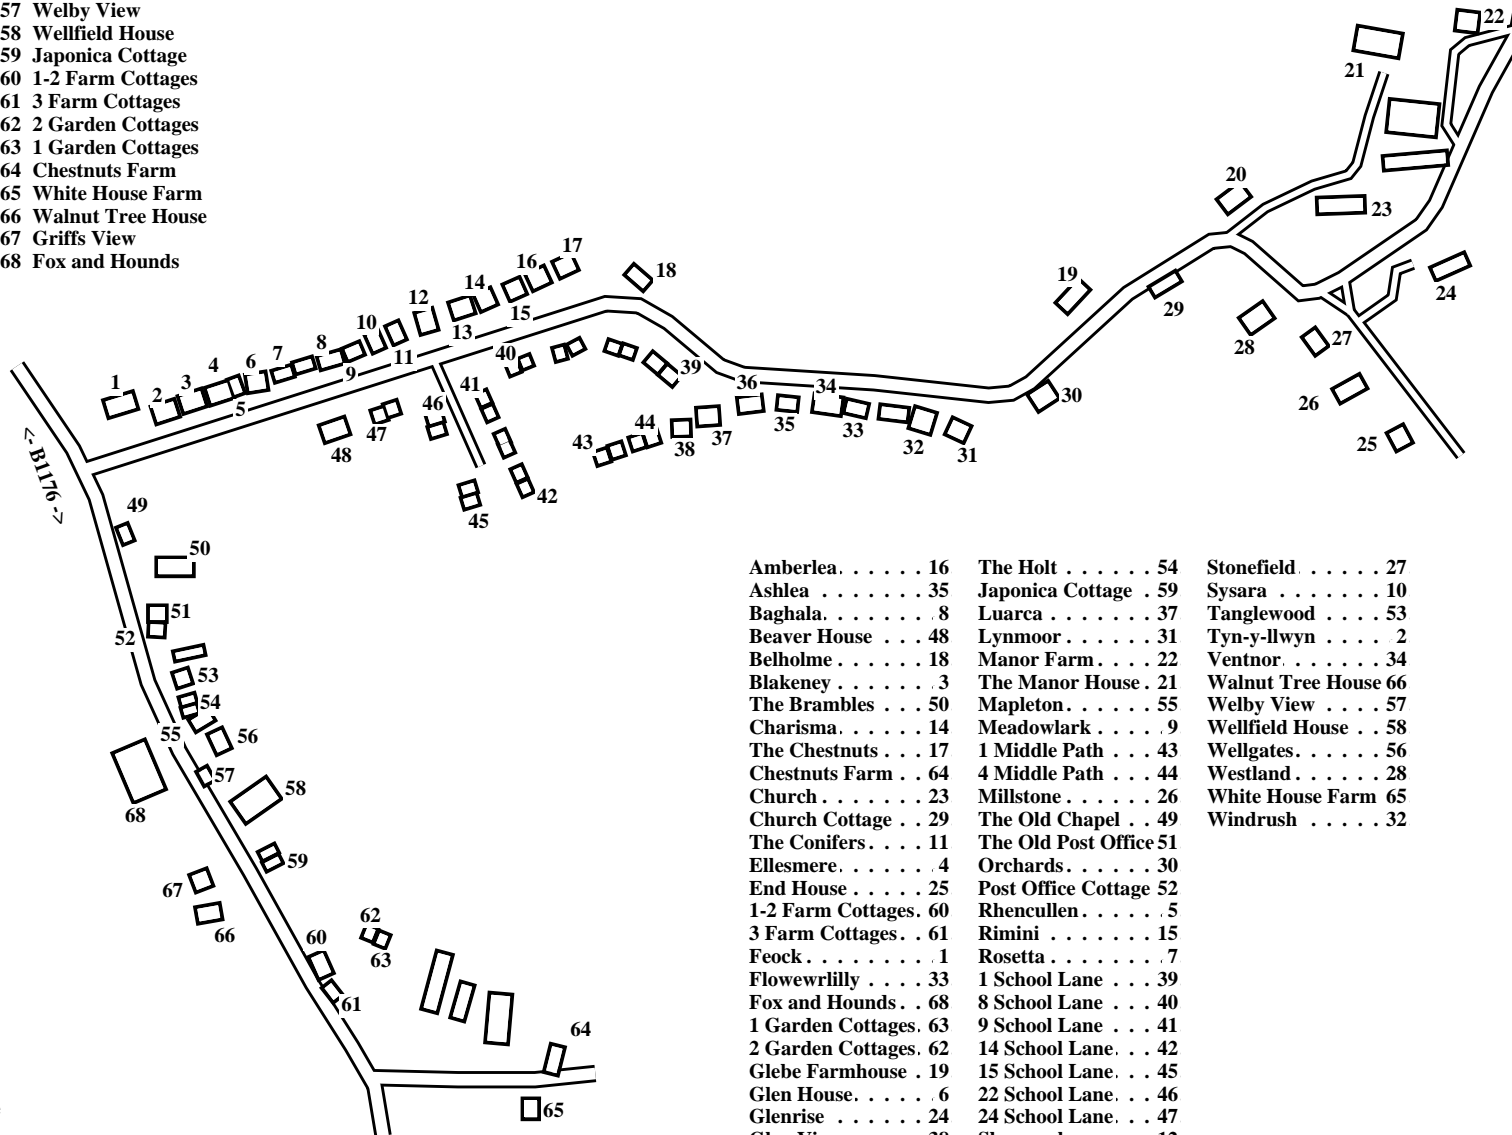

Old Somerby

Caution: This map has not yet been checked by residents.
There may be errors and omissions.

- 1 Feock
- 2 Tyn-y-llwyn
- 3 Blakeney
- 4 Ellesmere
- 5 Rhencullen
- 6 Glen House
- 7 Rosetta
- 8 Baghala
- 9 Meadowlark
- 10 Sysara
- 11 The Conifers
- 12 Shamrock
- 13 Halcyon
- 14 Charisma
- 15 Rimini
- 16 Amberlea
- 17 The Chestnuts
- 18 Belholme
- 19 Glebe Farmhouse
- 20 Somerby Grove
- 21 The Manor House
- 22 Manor Farm
- 23 Church
- 24 Glenrise
- 25 End House
- 26 Millstone
- 27 Stonefield
- 28 Westland
- 29 Church Cottage
- 30 Orchards
- 31 Lynmoor
- 32 Windrush
- 33 Flowewrlilly
- 34 Ventnor
- 35 Ashlea
- 36 Springfields
- 37 Luarca
- 38 Glen View
- 39 1 School Lane
- 40 8 School Lane
- 41 9 School Lane
- 42 14 School Lane
- 43 1 Middle Path
- 44 4 Middle Path
- 45 15 School Lane
- 46 22 School Lane
- 47 24 School Lane
- 48 Beaver House
- 49 The Old Chapel
- 50 The Brambles
- 51 The Old Post Office
- 52 Post Office Cottage
- 53 Tanglewood
- 54 The Holt
- 55 Mapleton
- 56 Wellgates
- 57 Welby View
- 58 Wellfield House
- 59 Japonica Cottage
- 60 1-2 Farm Cottages
- 61 3 Farm Cottages
- 62 2 Garden Cottages
- 63 1 Garden Cottages
- 64 Chestnuts Farm
- 65 White House Farm
- 66 Walnut Tree House
- 67 Griffs View
- 68 Fox and Hounds