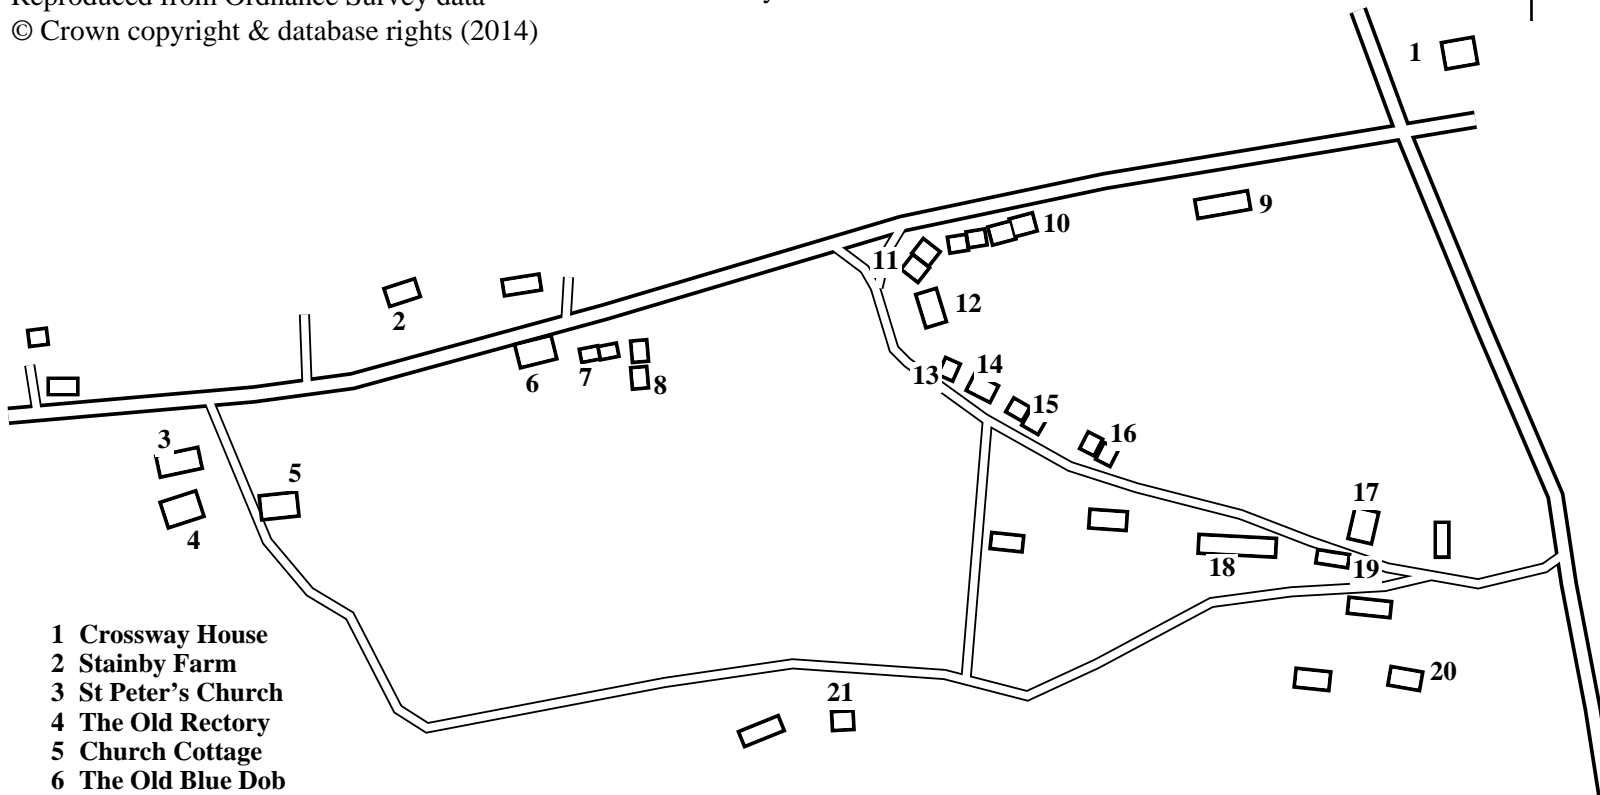

# Stainby

Caution: This map has not yet been checked by residents.  
There may be errors and omissions.

- 1 Crossway House
- 2 Stainby Farm
- 3 St Peter's Church
- 4 The Old Rectory
- 5 Church Cottage
- 6 The Old Blue Dob
- 7 1 Main Road
- 8 4 Main Road
- 9 Wendover House
- 10 6 The Preceptory
- 11 1 The Preceptory
- 12 The Cherries
- 13 4 Middle Street
- 14 Willowbank
- 15 Edma
- 16 Jasmine Cottage
- 17 Walnut Tree Lodge
- 18 Springwater House
- 19 Brook Cottage
- 20 Bottom Farm
- 21 Towerhill Farm

- Bottom Farm . . . . . 20
- Brook Cottage . . . . . 19
- The Cherries . . . . . 12
- Church . . . . . 3
- Church Cottage . . . . . 5
- Crossway House . . . . . 1
- Edma . . . . . 15
- Jasmine Cottage . . . . . 16
- 1 Main Road . . . . . 7
- 4 Main Road . . . . . 8
- 4 Middle Street . . . . . 13
- The Old Blue Dob . . . . . 6
- The Old Rectory . . . . . 4
- 1 The Preceptory . . . . . 11
- 6 The Preceptory . . . . . 10
- Springwater House . . . . . 18
- Stainby Farm . . . . . 2
- St Peter's Church . . . . . 3
- Towerhill Farm . . . . . 21
- Walnut Tree Lodge . . . . . 17
- Wendover House . . . . . 9
- Willowbank . . . . . 14