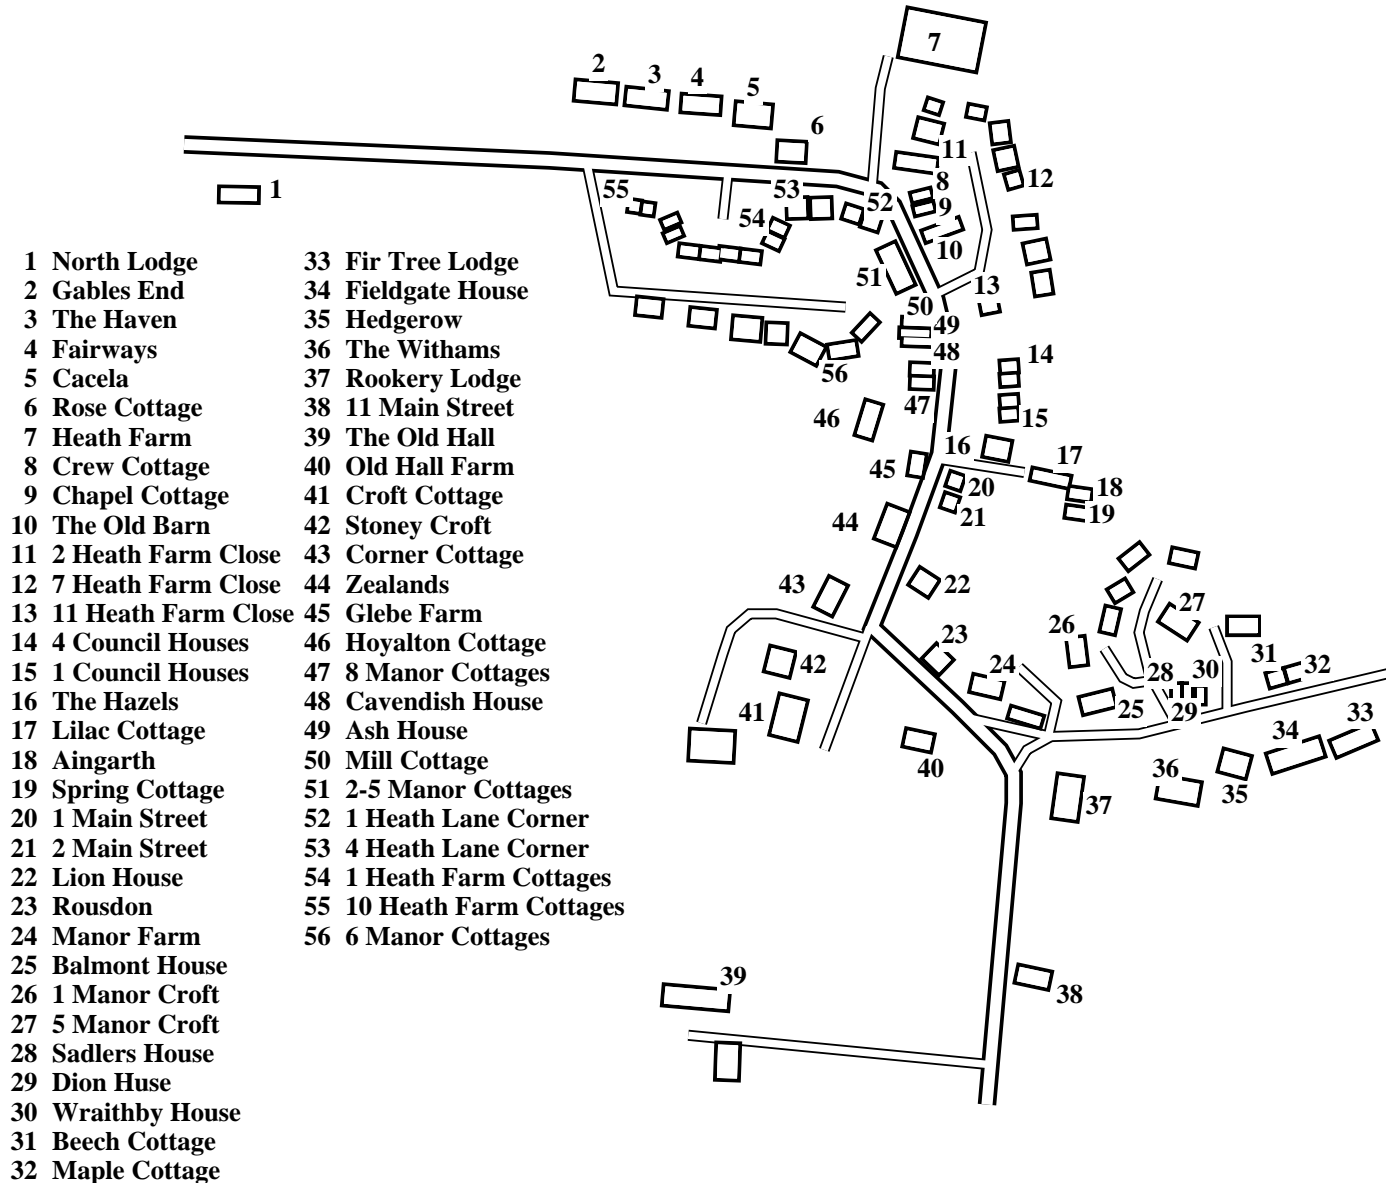

Sudbrook

Caution: This map has not yet been checked by residents.
There may be errors and omissions.

Aingarth	18	Maple Cottage	32
Ash House	49	The Masons' Arms	43
Balmont House	25	Mill Cottage	50
Beech Cottage	31	North Lodge	1
Cacela	5	The Old Barn	10
Cavendish House	48	The Old Hall	39
Chapel Cottage	9	Old Hall Farm	40
Corner Cottage	43	Rookery Lodge	37
1 Council Houses	15	Rose Cottage	6
4 Council Houses	14	Rousdon	23
Crew Cottage	8	Sadlers House	28
Croft Cottage	41	Spring Cottage	19
Dion Huse	29	Stoney Croft	42
Fairways	4	The Withams	36
Fieldgate House	34	Wraithby House	30
Fir Tree Lodge	33	Zealands	44
Gables End	2		
Glebe Farm	45		
The Haven	3		
The Hazels	16		
Heath Farm	7		
2 Heath Farm Close	11		
7 Heath Farm Close	12		
11 Heath Farm Close	13		
1 Heath Farm Cottages	54		
10 Heath Farm Cottages	55		
1 Heath Lane Corner	52		
4 Heath Lane Corner	53		
Hedgerow	35		
Hoyalton Cottage	46		
Lilac Cottage	17		
Lion House	22		
1 Main Street	20		
2 Main Street	21		
11 Main Street	38		
2-5 Manor Cottages	51		
6 Manor Cottages	56		
8 Manor Cottages	47		
1 Manor Croft	26		
5 Manor Croft	27		
Manor Farm	24		