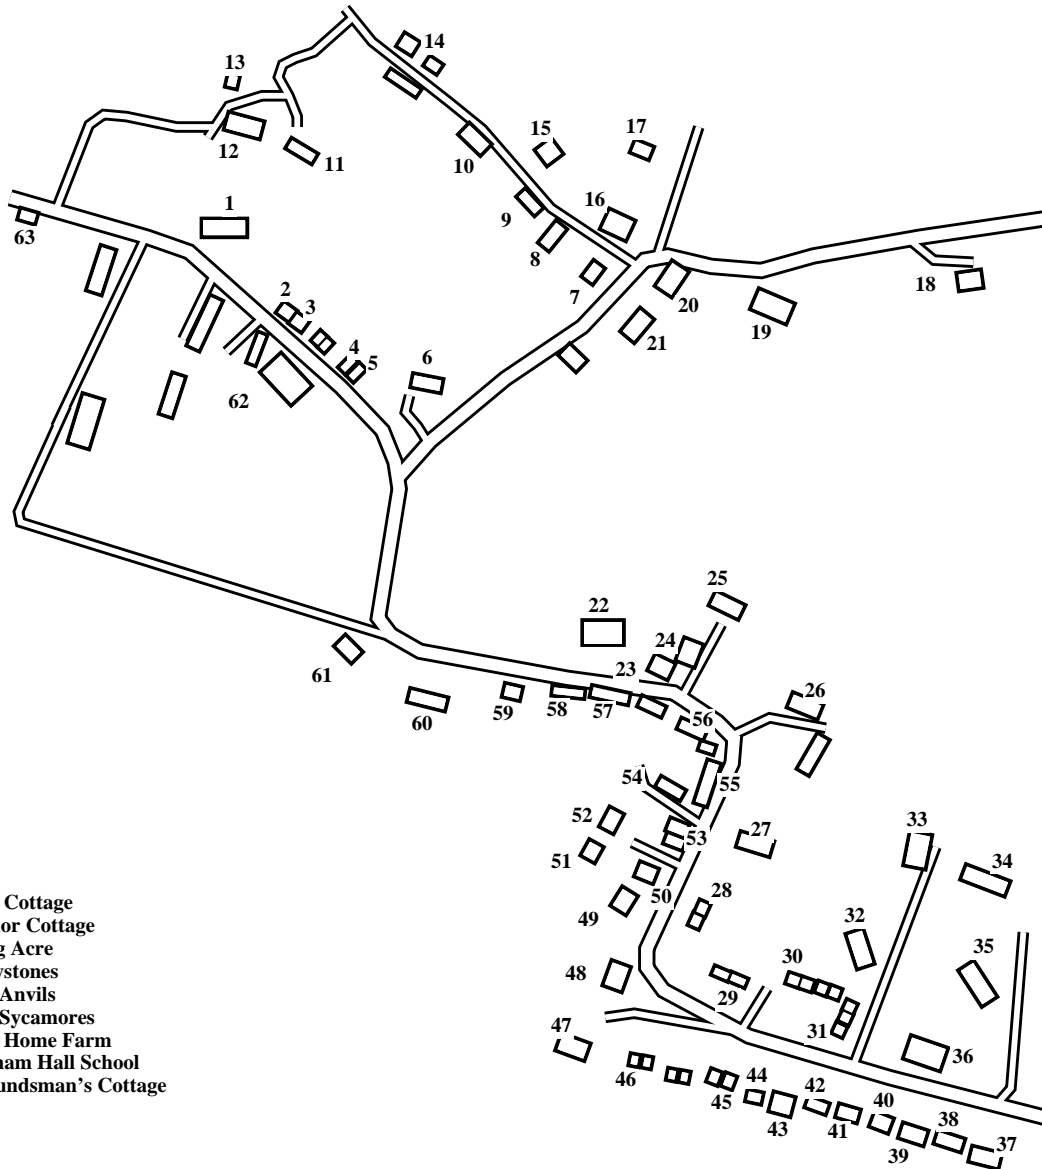

Witham on the Hill

Caution: This map has not yet been checked by residents.
There may be errors and omissions.

- 1 Witham Manor
- 2 1 Black Dog Cottages
- 3 2 Black Dog Cottages
- 4 Holme Cottage
- 5 Walmarose
- 6 Bywells House
- 7 The Holt
- 8 North Cottage
- 9 Meadow Bank
- 10 Brookside Cottage
- 11 Rag Rose
- 12 Broadstone House
- 13 Boat House
- 14 Woodyard Farm
- 15 Rock Bottonp
- 16 Phoenix House
- 17 Hillcrest House
- 18 Palace Close
- 19 Cleeve Acre
- 20 Glen-Eden House
- 21 Brookside
- 22 St Andrew's Church
- 23 Hall
- 24 School House
- 25 Birch House
- 26 Palace Farm
- 27 The Old Vicarage
- 28 1 East Green
- 29 4 East Green
- 30 5 East Green
- 31 11 East Green
- 32 Burnside House
- 33 Chilterns
- 34 Sheridan House
- 35 Martindale House
- 36 Six Bells
- 37 Poachers Rest
- 38 Rodel
- 39 Corra Lynn
- 40 Rosemount
- 41 St Andrews
- 42 Copse View
- 43 Withershins
- 44 Kayfen
- 45 1 Elm Avenue
- 46 6 Elm Avenue
- 47 The Little House
- 48 Pillared Cottage
- 49 Ashridge
- 50 1 Home Farm Lane
- 51 Park House
- 52 3 Home Farm Lane
- 53 5 Home Farm Lane
- 54 Somersby House

- 55 Kiln Cottage
- 56 Manor Cottage
- 57 Long Acre
- 58 Greystones
- 59 The Anvils
- 60 The Sycamores
- 61 New Home Farm
- 62 Witham Hall School
- 63 Groundsman's Cottage

- The Anvils 59
- Ashridge 49
- Birch House 25
- 1 Black Dog Cottages 2
- 2 Black Dog Cottages 3
- Boat House 13
- Broadstone House 12
- Brookside 21
- Brookside Cottage 10
- Burnside House 32
- Bywells House 6
- Cedar House 52
- Chilterns 33
- Church 22
- Cleeve Acre 19
- Copse View 42
- Corra Lynn 39
- 1 East Green 28
- 4 East Green 29
- 5 East Green 30
- 11 East Green 31
- 1 Elm Avenue 45
- 6 Elm Avenue 46
- Glen-Eden House 20
- Greystones 58
- Groundsman's Cottage 63
- Hall 23
- Hillcrest House 17
- Holme Cottage 4
- The Holt 7
- 1 Home Farm Lane 50
- 3 Home Farm Lane 52
- 5 Home Farm Lane 53
- Kayfen 44
- Kiln Cottage 55
- The Little House 47
- Long Acre 57
- Manor Cottage 56
- Martindale House 35
- Meadow Bank 9
- New Home Farm 61
- North Cottage 8
- The Old Vicarage 27
- Palace Close 18
- Palace Farm 26
- Park House 51
- Phoenix House 16
- Pillared Cottage 48
- Poachers Rest 37
- Rag Rose 11
- Rock Bottonp 15
- Rodel 38
- Rosemount 40
- School House 24
- Sheridan House 34
- Six Bells 36
- Somersby House 54
- St Andrew's Church 22
- St Andrews 41
- The Sycamores 60
- Walmarose 5
- Witham Hall School 62
- Withershins 43
- Woodyard Farm 14