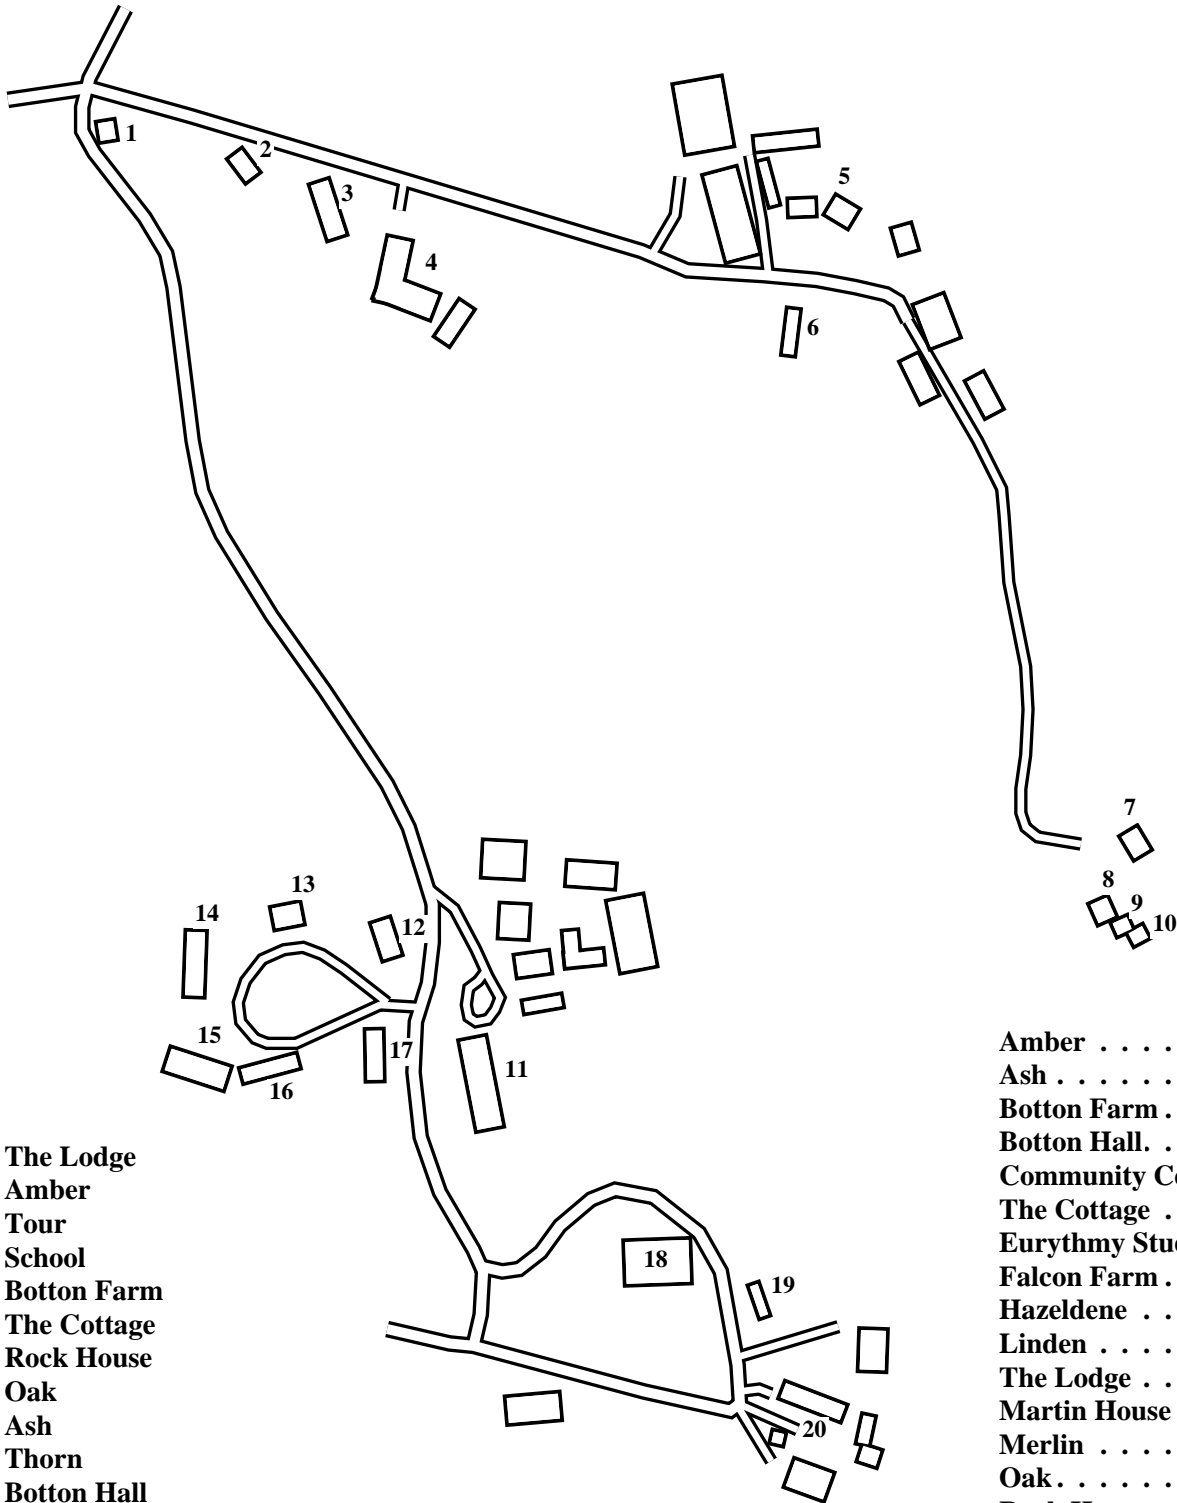

# Botton (Danby Botton)

Caution: This map has not yet been checked by residents.  
There may be errors and omissions.

- 1 The Lodge
- 2 Amber
- 3 Tour
- 4 School
- 5 Botton Farm
- 6 The Cottage
- 7 Rock House
- 8 Oak
- 9 Ash
- 10 Thorn
- 11 Botton Hall
- 12 Martin House
- 13 Eurythmy Studio
- 14 Thomas Weihs House
- 15 Linden
- 16 Hazeldene
- 17 Merlin
- 18 Community Centre
- 19 Tourmain
- 20 Falcon Farm

- Amber . . . . . 2
- Ash . . . . . 9
- Botton Farm . . . . . 5
- Botton Hall. . . . . 11
- Community Centre . 18
- The Cottage . . . . . 6
- Eurythmy Studio . . 13
- Falcon Farm . . . . . 20
- Hazeldene . . . . . 16
- Linden . . . . . 15
- The Lodge . . . . . 1
- Martin House . . . . 12
- Merlin . . . . . 17
- Oak . . . . . 8
- Rock House . . . . . 7
- School . . . . . 4
- Thomas Weihs House 14
- Thorn. . . . . 10
- Tour . . . . . 3
- Tourmain . . . . . 19