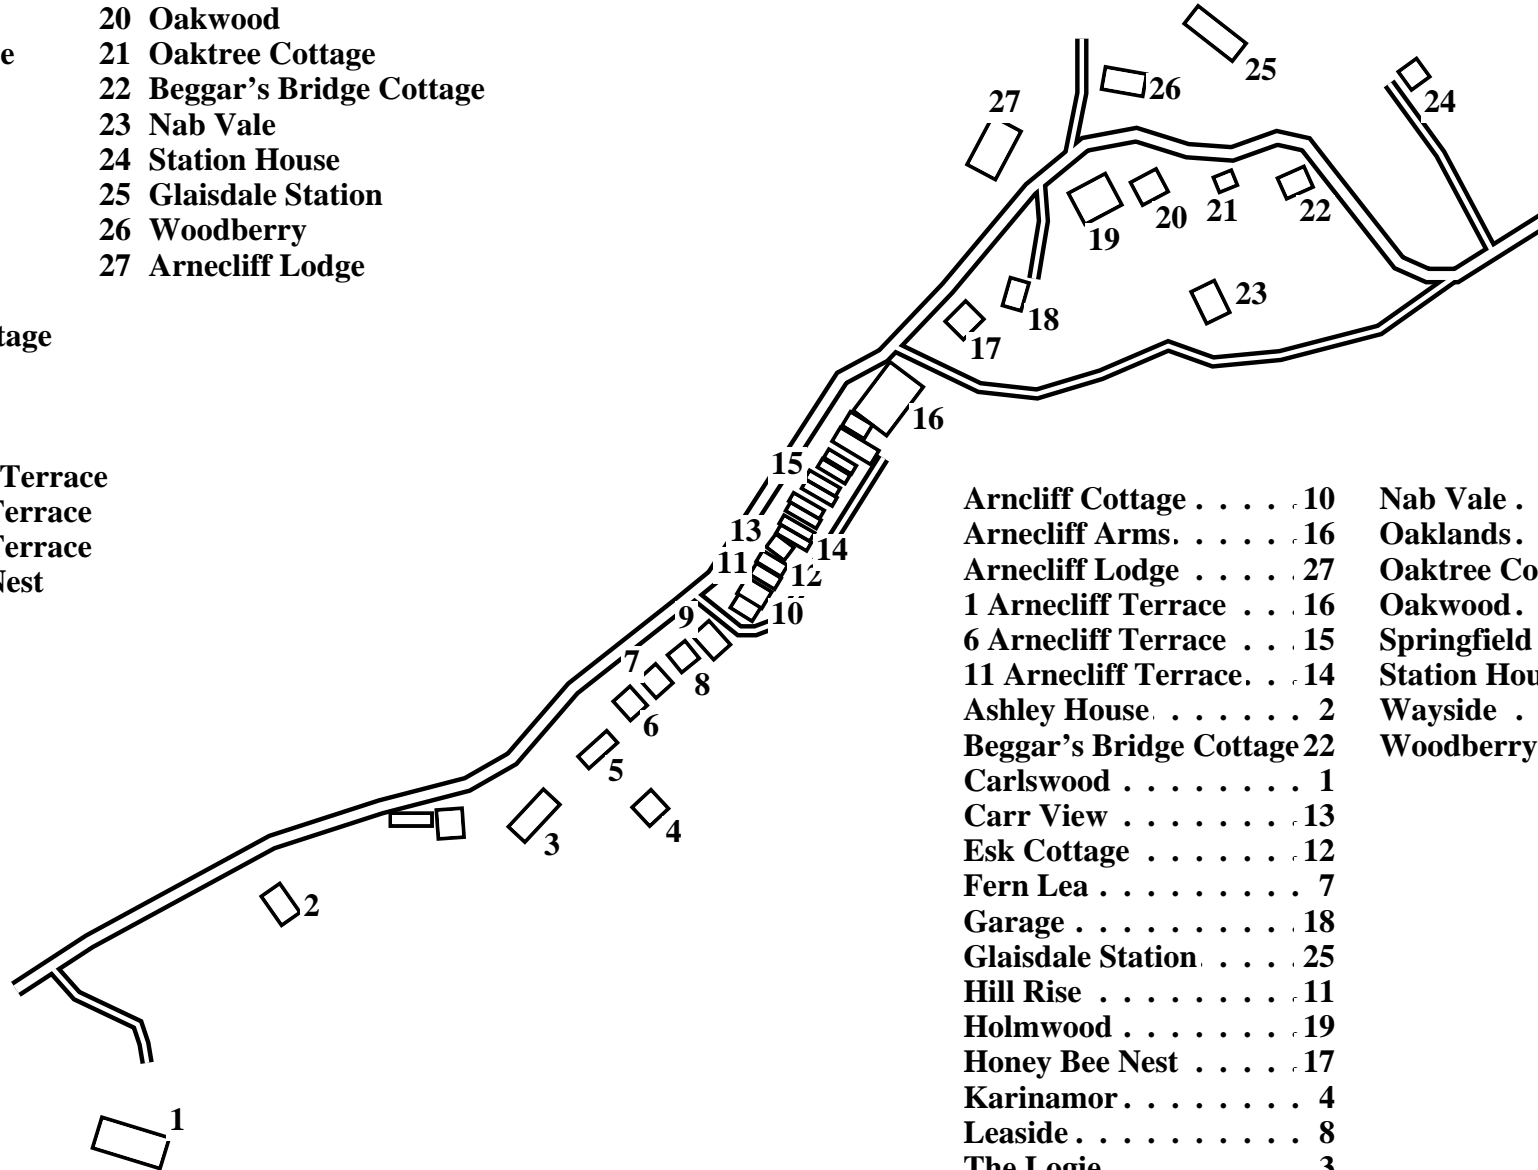

# Carr End

Caution: This map has not yet been checked by residents.  
There may be errors and omissions.

- 1 Carlswood
- 2 Ashley House
- 3 The Logie
- 4 Karinamor
- 5 Springfield
- 6 Oaklands
- 7 Fern Lea
- 8 Leaside
- 9 Wayside
- 10 Arncliffe Cottage
- 11 Hill Rise
- 12 Esk Cottage
- 13 Carr View
- 14 11 Arnecliff Terrace
- 15 6 Arnecliff Terrace
- 16 1 Arnecliff Terrace
- 17 Honey Bee Nest
- 18 Garage
- 19 Holmwood
- 20 Oakwood
- 21 Oaktree Cottage
- 22 Beggar's Bridge Cottage
- 23 Nab Vale
- 24 Station House
- 25 Glaisdale Station
- 26 Woodberry
- 27 Arnecliff Lodge

Arncliffe Cottage . . . . .	10	Nab Vale . . . . .	23
Arnecliff Arms. . . . .	16	Oaklands. . . . .	6
Arnecliff Lodge . . . . .	27	Oaktree Cottage. . . . .	21
1 Arnecliff Terrace . . .	16	Oakwood. . . . .	20
6 Arnecliff Terrace . . .	15	Springfield. . . . .	5
11 Arnecliff Terrace. . .	14	Station House . . . . .	24
Ashley House . . . . .	2	Wayside . . . . .	9
Beggar's Bridge Cottage	22	Woodberry. . . . .	26
Carlswood . . . . .	1		
Carr View . . . . .	13		
Esk Cottage . . . . .	12		
Fern Lea . . . . .	7		
Garage . . . . .	18		
Glaisdale Station . . . .	25		
Hill Rise . . . . .	11		
Holmwood . . . . .	19		
Honey Bee Nest . . . . .	17		
Karinamor. . . . .	4		
Leaside . . . . .	8		
The Logie. . . . .	3		