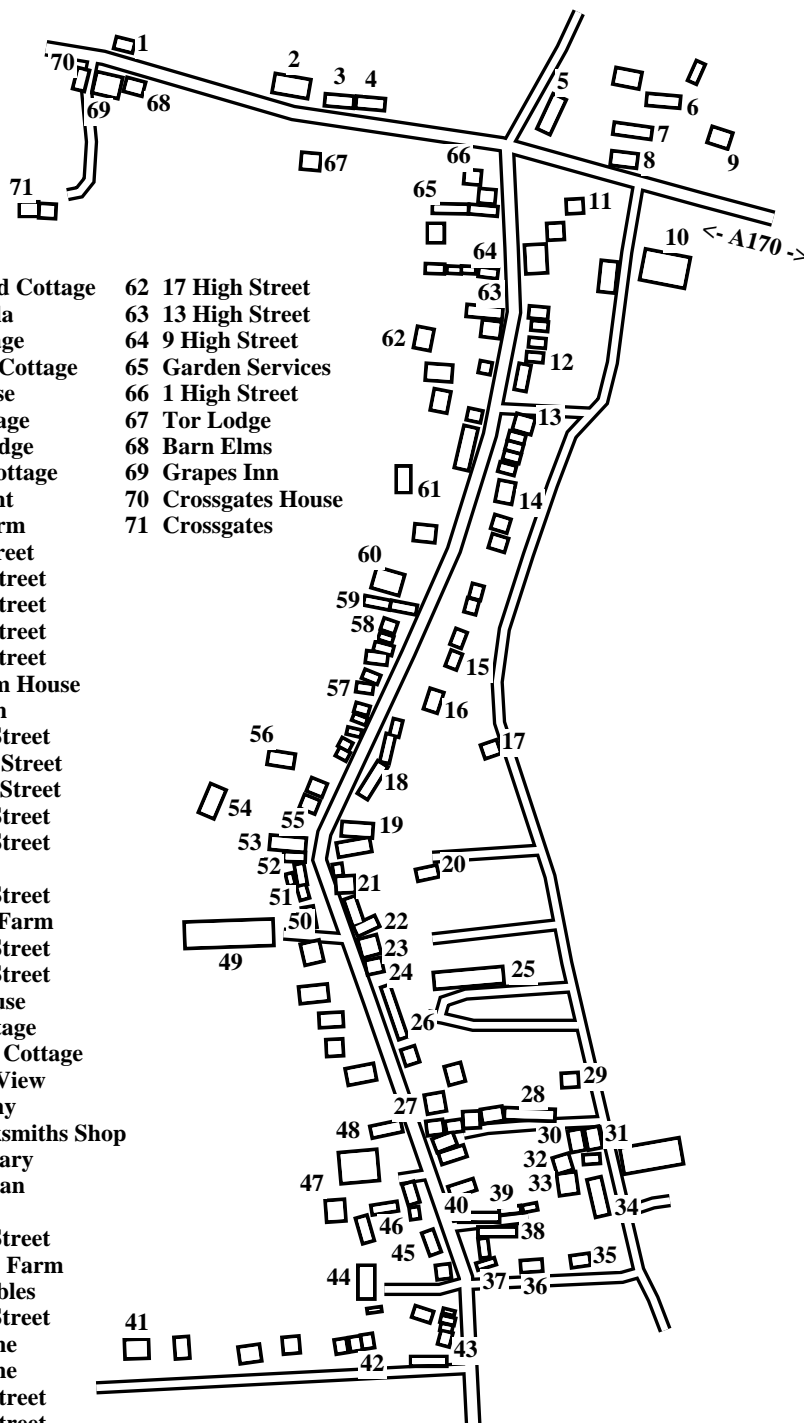

Ebberston (North)

Caution: This map has not yet been checked by residents.

There may be errors and omissions.

- 1 Garth End Cottage
- 2 Forge Villa
- 3 The Cottage
- 4 Chestnut Cottage
- 5 Cliff House
- 6 Pine Cottage
- 7 Maple Lodge
- 8 Willow Cottage
- 9 The Mount
- 10 Brook Farm
- 11 2 High Street
- 12 14 High Street
- 13 18 High Street
- 14 28 High Street
- 15 40 High Street
- 16 Laburnum House
- 17 High Barn
- 18 48 Main Street
- 19 48a Main Street
- 20 48c Main Street
- 21 50 Main Street
- 22 54 Main Street
- 23 Hall
- 24 56 Main Street
- 25 Clarence Farm
- 26 58 Main Street
- 27 64 Main Street
- 28 Birch House
- 29 Dove Cottage
- 30 Lavender Cottage
- 31 Paddock View
- 32 Old Smithy
- 33 Old Blacksmiths Shop
- 34 The Granary
- 35 Timberdean
- 36 Clear Fell
- 37 78 Main Street
- 38 Pear Tree Farm
- 39 1 The Stables
- 40 74 Main Street
- 41 7 Mill Lane
- 42 1 Mill Lane
- 43 89 High Street
- 44 81 High Street
- 45 79 High Street
- 46 79b High Street
- 47 Westwood Farm
- 48 77 High Street
- 49 Studley Farm
- 50 65 High Street
- 51 4 Chapel Terrace
- 52 1 Chapel Terrace
- 53 Methodist Church
- 54 55 High Street
- 55 53 High Street
- 56 49 High Street
- 57 41a High Street
- 58 33 High Street
- 59 31 High Street
- 60 27 High Street
- 61 23 High Street

- 62 17 High Street
- 63 13 High Street
- 64 9 High Street
- 65 Garden Services
- 66 1 High Street
- 67 Tor Lodge
- 68 Barn Elms
- 69 Grapes Inn
- 70 Crossgates House
- 71 Crossgates

- Barn Elms 68
- Birch House 28
- Brook Farm 10
- 1 Chapel Terrace . . . 52
- 4 Chapel Terrace . . . 51
- Chestnut Cottage . . . 4
- Clarence Farm. 25
- Clear Fell. 36
- Cliff House. 5
- The Cottage 3
- Crossgates 71
- Crossgates House . . . 70
- Dove Cottage. 29
- Forge Villa 2