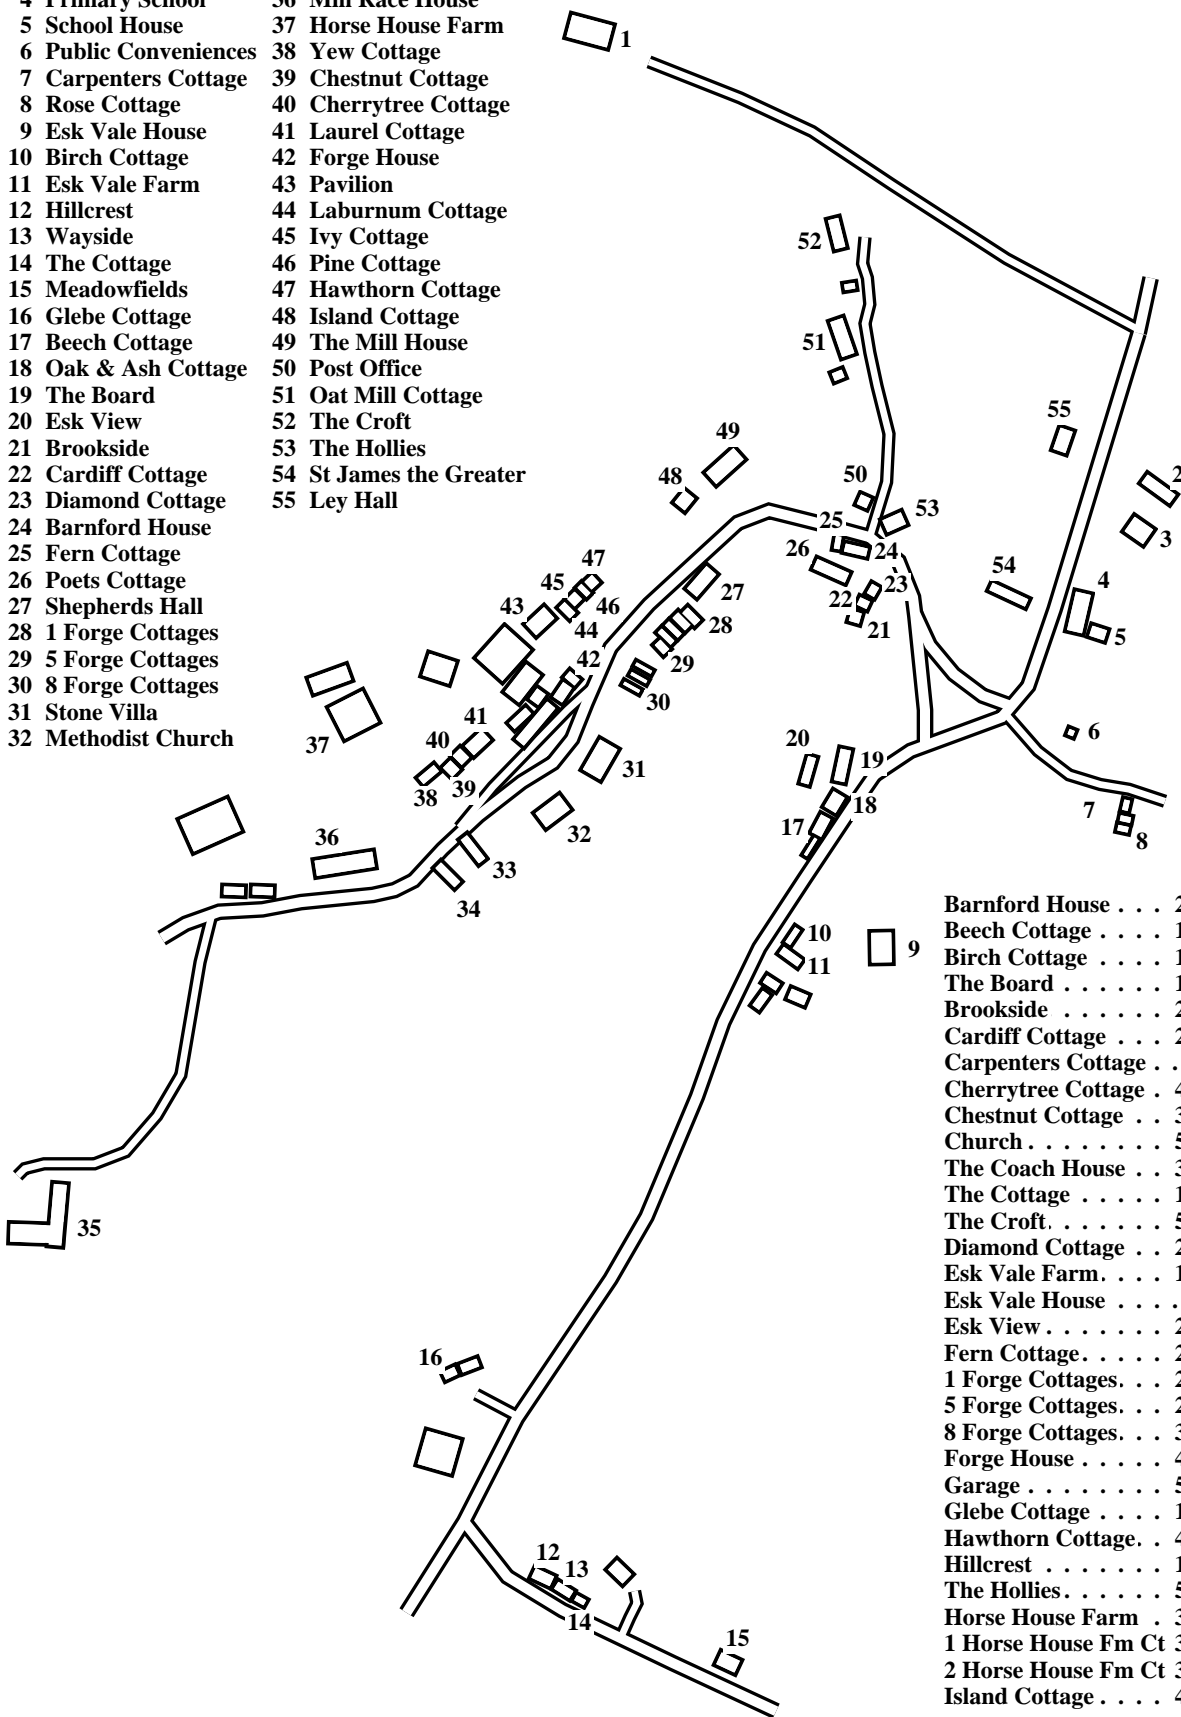

Lealholm

Caution: This map has not yet been checked by residents.
There may be errors and omissions.

- 1 Lealholm Station
- 2 RC Church
- 3 Presbytery
- 4 Primary School
- 5 School House
- 6 Public Conveniences
- 7 Carpenters Cottage
- 8 Rose Cottage
- 9 Esk Vale House
- 10 Birch Cottage
- 11 Esk Vale Farm
- 12 Hillcrest
- 13 Wayside
- 14 The Cottage
- 15 Meadowfields
- 16 Glebe Cottage
- 17 Beech Cottage
- 18 Oak & Ash Cottage
- 19 The Board
- 20 Esk View
- 21 Brookside
- 22 Cardiff Cottage
- 23 Diamond Cottage
- 24 Barnford House
- 25 Fern Cottage
- 26 Poets Cottage
- 27 Shepherds Hall
- 28 1 Forge Cottages
- 29 5 Forge Cottages
- 30 8 Forge Cottages
- 31 Stone Villa
- 32 Methodist Church

- 33 2 Horse House Farm Cott
- 34 1 Horse House Farm Cott
- 35 Lealholm Lodge
- 36 Mill Race House
- 37 Horse House Farm
- 38 Yew Cottage
- 39 Chestnut Cottage
- 40 Cherrytree Cottage
- 41 Laurel Cottage
- 42 Forge House
- 43 Pavilion
- 44 Laburnum Cottage
- 45 Ivy Cottage
- 46 Pine Cottage
- 47 Hawthorn Cottage
- 48 Island Cottage
- 49 The Mill House
- 50 Post Office
- 51 Oat Mill Cottage
- 52 The Croft
- 53 The Hollies
- 54 St James the Greater
- 55 Ley Hall