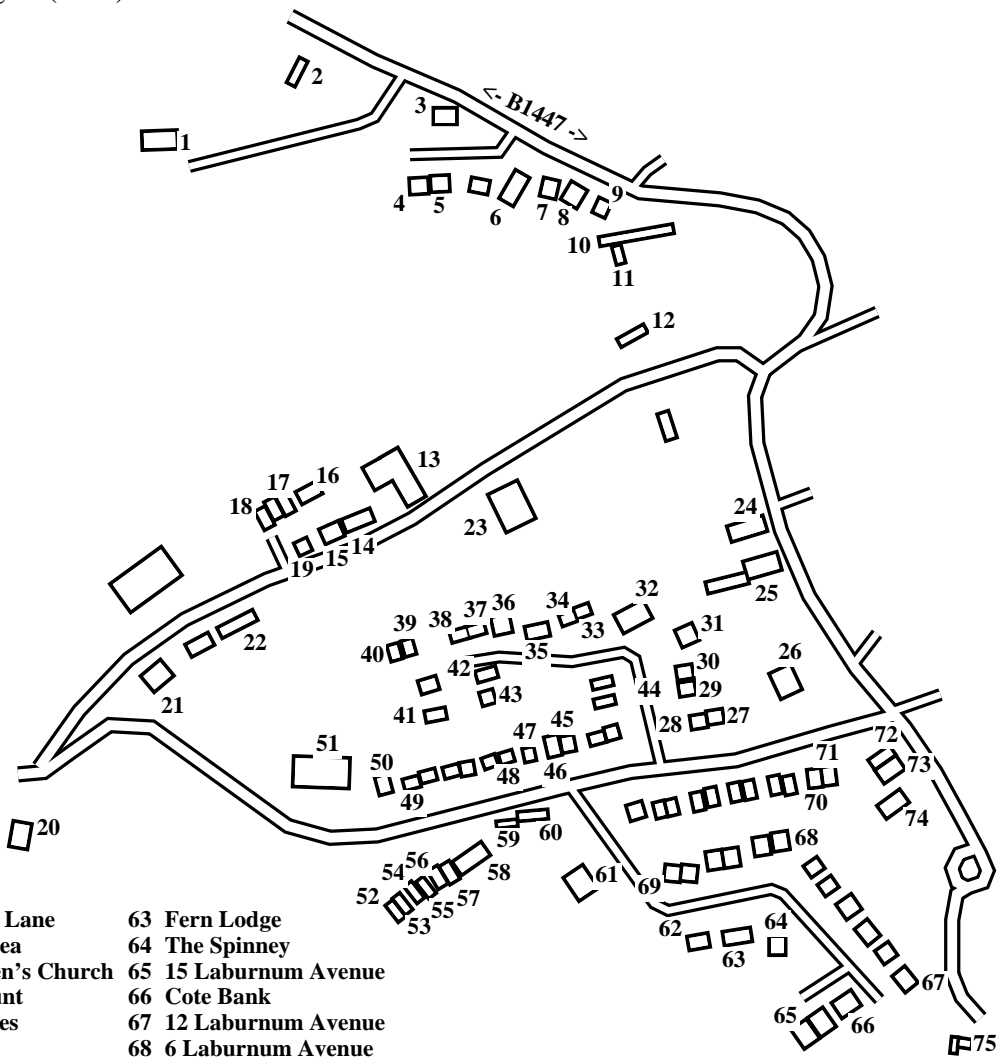

Robin Hood's Bay (West)

Caution: This map has not yet been checked by residents.
There may be errors and omissions.

- 1 Shortley Close
- 2 Old Telephone Exchange
- 3 Field House
- 4 Dunromin
- 5 Nor-Ene-Croft
- 6 The Bracken
- 7 Heather Croft
- 8 Nookside
- 9 Heather Lodge
- 10 Riding Stables
- 11 Seafield
- 12 Public Conveniences
- 13 Hall
- 14 Station Waiting Rooms
- 15 Station House
- 16 Scout Hall
- 17 3 Station Yard
- 18 1 Station Yard
- 19 4 Station Yard
- 20 Lingershome
- 21 Ravens Lodge
- 22 Rookery Nook
- 23 Bay Surgery
- 24 Ings Cottage
- 25 Ings House
- 26 Glen Lyn
- 27 Tudor Mead
- 28 Crossgates
- 29 1 St Andrew's
- 30 2 St Andrew's
- 31 Manor Garth
- 32 Church
- 33 1 Manor Cottages
- 34 2 Manor Cottages
- 35 Lindale
- 36 Manor Ridge
- 37 Burnholm
- 38 Beverley
- 39 Benison
- 40 Nessdene
- 41 Mowbray
- 42 Highbury
- 43 East Lee House
- 44 Wesley Road
- 45 Carter Knowle
- 46 Milldyke
- 47 Belle Vue
- 48 1 Thorpe Lane
- 49 6 Thorpe Lane
- 50 Linden Lea
- 51 St Stephen's Church
- 52 Oak Mount
- 53 Greystones
- 54 Marvic
- 55 Ravenscroft
- 56 The Haven
- 57 Lauriedale
- 58 Plantation House
- 59 Church Room
- 60 Glebe Cottage
- 61 St Stephen's House
- 62 Brackenedge
- 63 Fern Lodge
- 64 The Spinney
- 65 15 Laburnum Avenue
- 66 Cote Bank
- 67 12 Laburnum Avenue
- 68 6 Laburnum Avenue
- 69 1 Laburnum Avenue
- 70 Bay View
- 71 Broomfield
- 72 Glen Ray
- 73 Laithkirk
- 74 Marriott
- 75 Public Conveniences