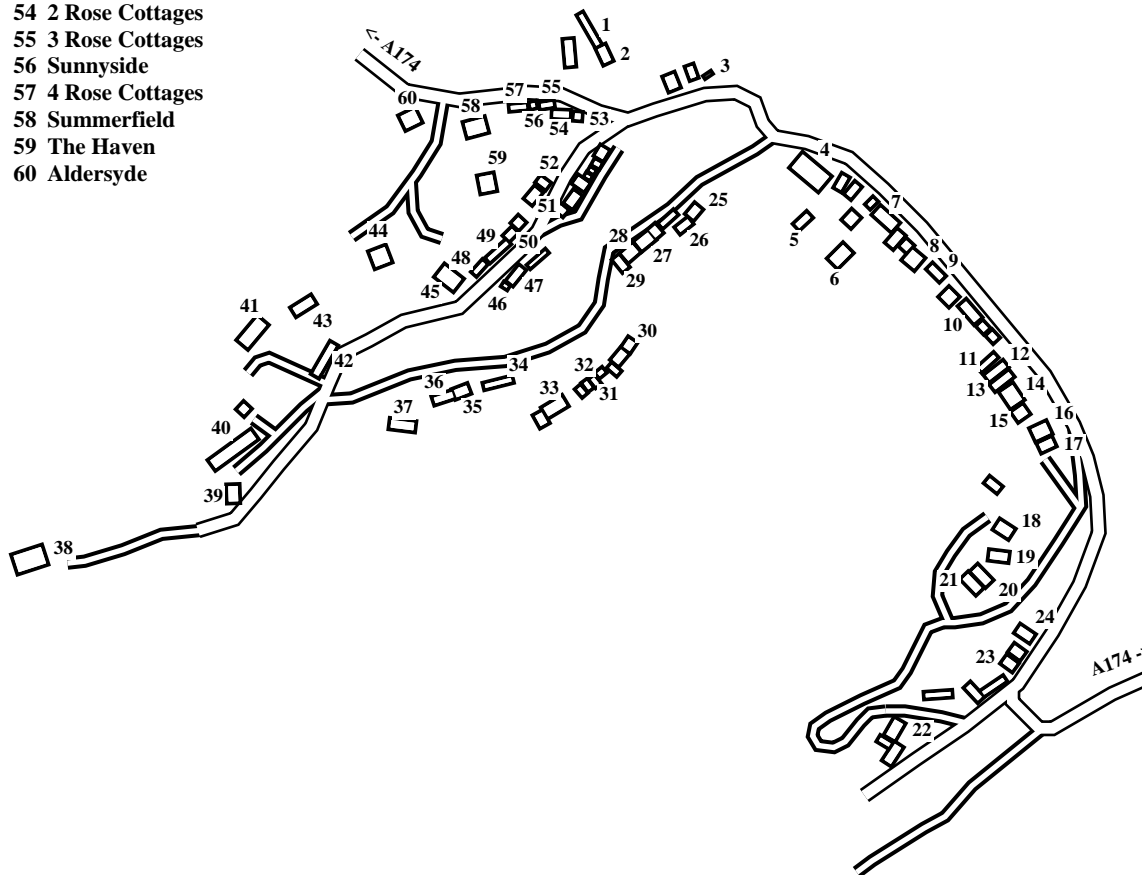

Sandsend

Caution: This map has not yet been checked by residents.
There may be errors and omissions.

- 1 Station Bungalow
- 2 Station House
- 3 Public Conveniences
- 4 1-12 Sandsend Court
- 5 Jasmine House
- 6 Stoneleigh
- 7 Beach Hotel
- 8 Bay View
- 9 Sea View Cottage
- 10 Institute
- 11 Hazelwood
- 12 Ravenswood
- 13 Peacehaven
- 14 Melrose House
- 15 Ebor
- 16 Glengariffe
- 17 Sunnybank
- 18 Beacon Hill
- 19 Holmrigg
- 20 Craigmore
- 21 Riggside
- 22 Mill Cottage
- 23 South Villa
- 24 Renton
- 25 Glen Cottage
- 26 Fern Cottage
- 27 Broom House
- 28 Winston House
- 29 Valley View
- 30 Rose Cottage
- 31 Rigg Cottage
- 32 Arndale
- 33 Primrose Cottage
- 34 Stream Cottage
- 35 Ivy Cottage
- 36 Lumley Cottage
- 37 St Mary's Cottage
- 38 Mulgrave Cottage
- 39 Mulgrave Lodge
- 40 Woodlands
- 41 Vancouver Cottage
- 42 St Mary's Church
- 43 Rosebank Cottage
- 44 Sandygate House
- 45 Marstalls
- 46 Holly Cottage
- 47 Rose Cottage
- 48 Eden Cottage
- 49 Hall
- 50 Rosedene
- 51 Glebe Cottage
- 52 Pear Tree Cottage
- 53 1 Rose Cottages
- 54 2 Rose Cottages
- 55 3 Rose Cottages
- 56 Sunnyside
- 57 4 Rose Cottages
- 58 Summerfield
- 59 The Haven
- 60 Aldersyde