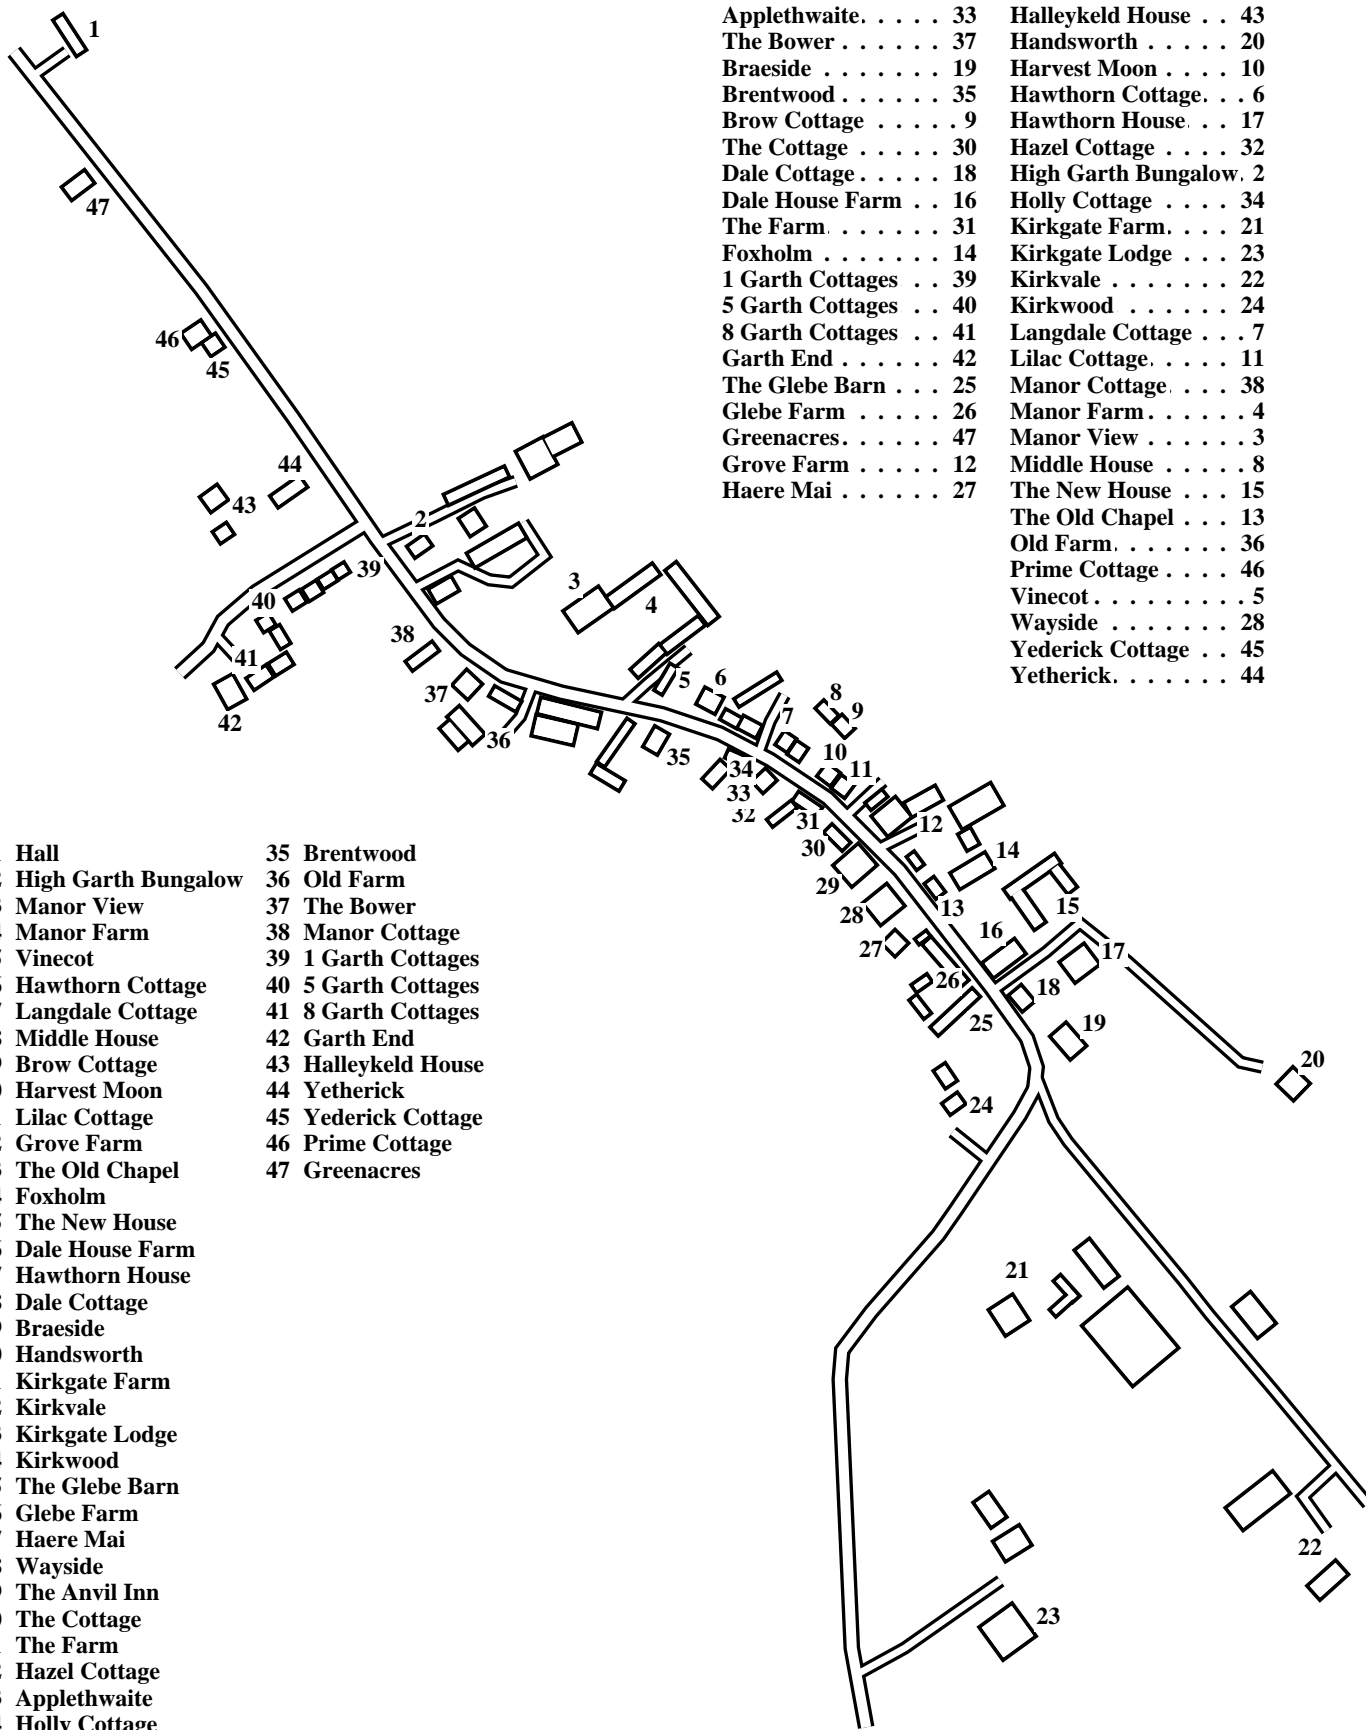

Sawdon

Caution: This map has not yet been checked by residents.
There may be errors and omissions.

The Anvil Inn	29	Hall	1
Applethwaite	33	Halleykeld House . . .	43
The Bower	37	Handsworth	20
Braeside	19	Harvest Moon	10
Brentwood	35	Hawthorn Cottage . . .	6
Brow Cottage	9	Hawthorn House . . .	17
The Cottage	30	Hazel Cottage	32
Dale Cottage	18	High Garth Bungalow .	2
Dale House Farm . . .	16	Holly Cottage	34
The Farm	31	Kirkgate Farm	21
Foxholm	14	Kirkgate Lodge	23
1 Garth Cottages . . .	39	Kirkvale	22
5 Garth Cottages . . .	40	Kirkwood	24
8 Garth Cottages . . .	41	Langdale Cottage . . .	7
Garth End	42	Lilac Cottage	11
The Glebe Barn	25	Manor Cottage	38
Glebe Farm	26	Manor Farm	4
Greenacres	47	Manor View	3
Grove Farm	12	Middle House	8
Haere Mai	27	The New House	15
		The Old Chapel	13
		Old Farm	36
		Prime Cottage	46
		Vinecot	5
		Wayside	28
		Yederick Cottage . . .	45
		Yetherick	44

1 Hall	35 Brentwood
2 High Garth Bungalow	36 Old Farm
3 Manor View	37 The Bower
4 Manor Farm	38 Manor Cottage
5 Vinecot	39 1 Garth Cottages
6 Hawthorn Cottage	40 5 Garth Cottages
7 Langdale Cottage	41 8 Garth Cottages
8 Middle House	42 Garth End
9 Brow Cottage	43 Halleykeld House
10 Harvest Moon	44 Yetherick
11 Lilac Cottage	45 Yederick Cottage
12 Grove Farm	46 Prime Cottage
13 The Old Chapel	47 Greenacres
14 Foxholm	
15 The New House	
16 Dale House Farm	
17 Hawthorn House	
18 Dale Cottage	
19 Braeside	
20 Handsworth	
21 Kirkgate Farm	
22 Kirkvale	
23 Kirkgate Lodge	
24 Kirkwood	
25 The Glebe Barn	
26 Glebe Farm	
27 Haere Mai	
28 Wayside	
29 The Anvil Inn	
30 The Cottage	
31 The Farm	
32 Hazel Cottage	
33 Applethwaite	
34 Holly Cottage	