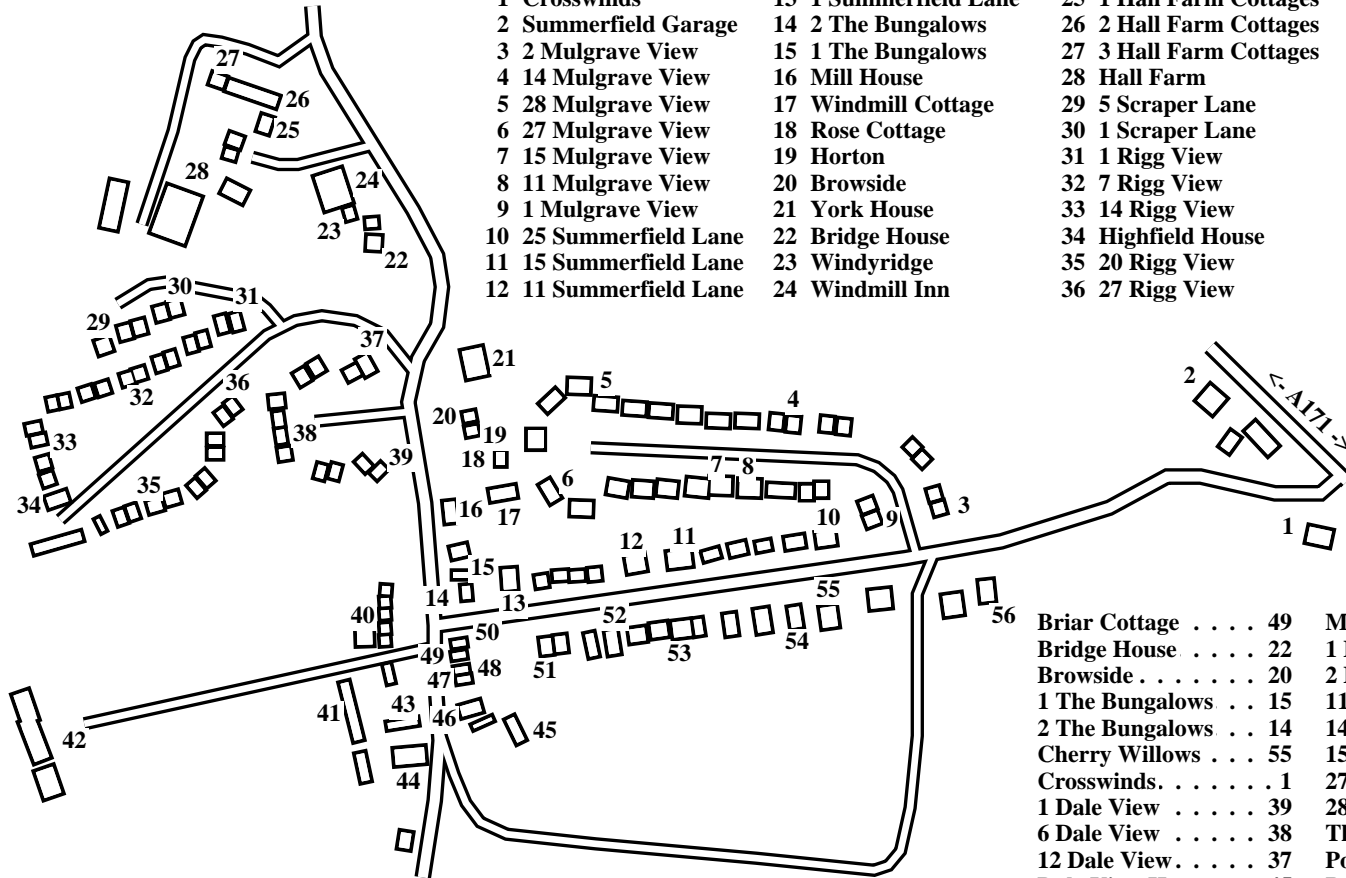

Stainsacre

Caution: This map has not yet been checked by residents.
There may be errors and omissions.

- | | | | | |
|------------------------|-----------------------|-------------------------|--------------------|------------------------|
| 1 Crosswinds | 13 1 Summerfield Lane | 25 1 Hall Farm Cottages | 37 12 Dale View | 49 Briar Cottage |
| 2 Summerfield Garage | 14 2 The Bungalows | 26 2 Hall Farm Cottages | 38 6 Dale View | 50 Laurel Cottage |
| 3 2 Mulgrave View | 15 1 The Bungalows | 27 3 Hall Farm Cottages | 39 1 Dale View | 51 4 Summerfield Lane |
| 4 14 Mulgrave View | 16 Mill House | 28 Hall Farm | 40 Kempton | 52 10 Summerfield Lane |
| 5 28 Mulgrave View | 17 Windmill Cottage | 29 5 Scrapper Lane | 41 The Farm | 53 16 Summerfield Lane |
| 6 27 Mulgrave View | 18 Rose Cottage | 30 1 Scrapper Lane | 42 Stainsacre Hall | 54 24 Summerfield Lane |
| 7 15 Mulgrave View | 19 Horton | 31 1 Rigg View | 43 Postgate House | 55 Cherry Willows |
| 8 11 Mulgrave View | 20 Browside | 32 7 Rigg View | 44 The Old Forge | 56 30 Summerfield Lane |
| 9 1 Mulgrave View | 21 York House | 33 14 Rigg View | 45 Dale View House | |
| 10 25 Summerfield Lane | 22 Bridge House | 34 Highfield House | 46 Sedgemoor | |
| 11 15 Summerfield Lane | 23 Windyridge | 35 20 Rigg View | 47 Rambler Cottage | |
| 12 11 Summerfield Lane | 24 Windmill Inn | 36 27 Rigg View | 48 Jesmond Cottage | |