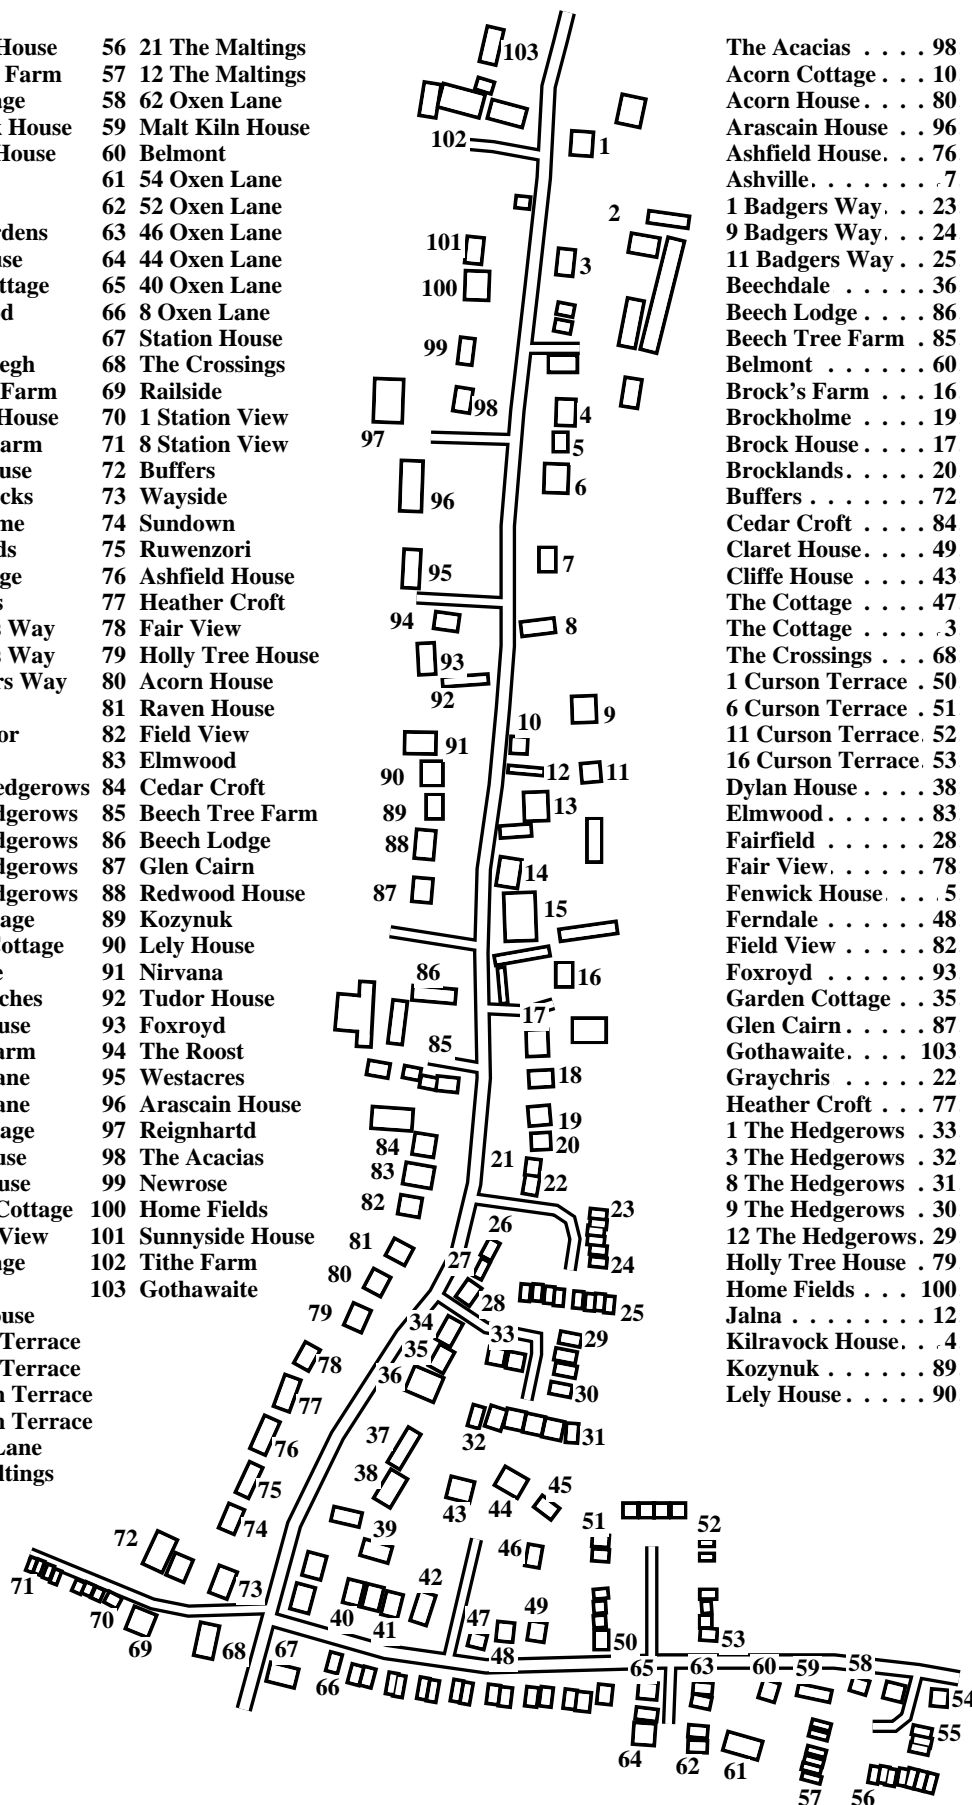

Cliffe (North)

Caution: This map has not yet been checked by residents.
There may be errors and omissions.

- 1 Meadow House
- 2 Yew Tree Farm
- 3 The Cottage
- 4 Kilravock House
- 5 Fenwick House
- 6 Tamarisk
- 7 Ashville
- 8 Viola Gardens
- 9 York House
- 10 Acorn Cottage
- 11 Silverwood
- 12 Jalna
- 13 Winmarliegh
- 14 Yeomans Farm
- 15 Paddock House
- 16 Brock's Farm
- 17 Brock House
- 18 Little Brocks
- 19 Brockholme
- 20 Brocklands
- 21 Windyridge
- 22 Graychris
- 23 1 Badgers Way
- 24 9 Badgers Way
- 25 11 Badgers Way
- 26 Westfield
- 27 Thornmoor
- 28 Fairfield
- 29 12 The Hedgerows
- 30 9 The Hedgerows
- 31 8 The Hedgerows
- 32 3 The Hedgerows
- 33 1 The Hedgerows
- 34 Rose Cottage
- 35 Garden Cottage
- 36 Beechdale
- 37 Silver Birches
- 38 Dylan House
- 39 Station Farm
- 40 1 Oxen Lane
- 41 5 Oxen Lane
- 42 Rose Cottage
- 43 Cliffe House
- 44 Violet House
- 45 Peartree Cottage
- 46 3 Willow View
- 47 The Cottage
- 48 Ferndale
- 49 Claret House
- 50 1 Curson Terrace
- 51 6 Curson Terrace
- 52 11 Curson Terrace
- 53 16 Curson Terrace
- 54 66 Oxen Lane
- 55 1 The Maltings
- 56 21 The Maltings
- 57 12 The Maltings
- 58 62 Oxen Lane
- 59 Malt Kiln House
- 60 Belmont
- 61 54 Oxen Lane
- 62 52 Oxen Lane
- 63 46 Oxen Lane
- 64 44 Oxen Lane
- 65 40 Oxen Lane
- 66 8 Oxen Lane
- 67 Station House
- 68 The Crossings
- 69 Railside
- 70 1 Station View
- 71 8 Station View
- 72 Buffers
- 73 Wayside
- 74 Sundown
- 75 Ruwenzori
- 76 Ashfield House
- 77 Heather Croft
- 78 Fair View
- 79 Holly Tree House
- 80 Acorn House
- 81 Raven House
- 82 Field View
- 83 Elmwood
- 84 Cedar Croft
- 85 Beech Tree Farm
- 86 Beech Lodge
- 87 Glen Cairn
- 88 Redwood House
- 89 Kozynuk
- 90 Lely House
- 91 Nirvana
- 92 Tudor House
- 93 Foxroyd
- 94 The Roost
- 95 Westacres
- 96 Arascain House
- 97 Reignhartd
- 98 The Acacias
- 99 Newrose
- 100 Home Fields
- 101 Sunnyside House
- 102 Tithe Farm
- 103 Gothawaite