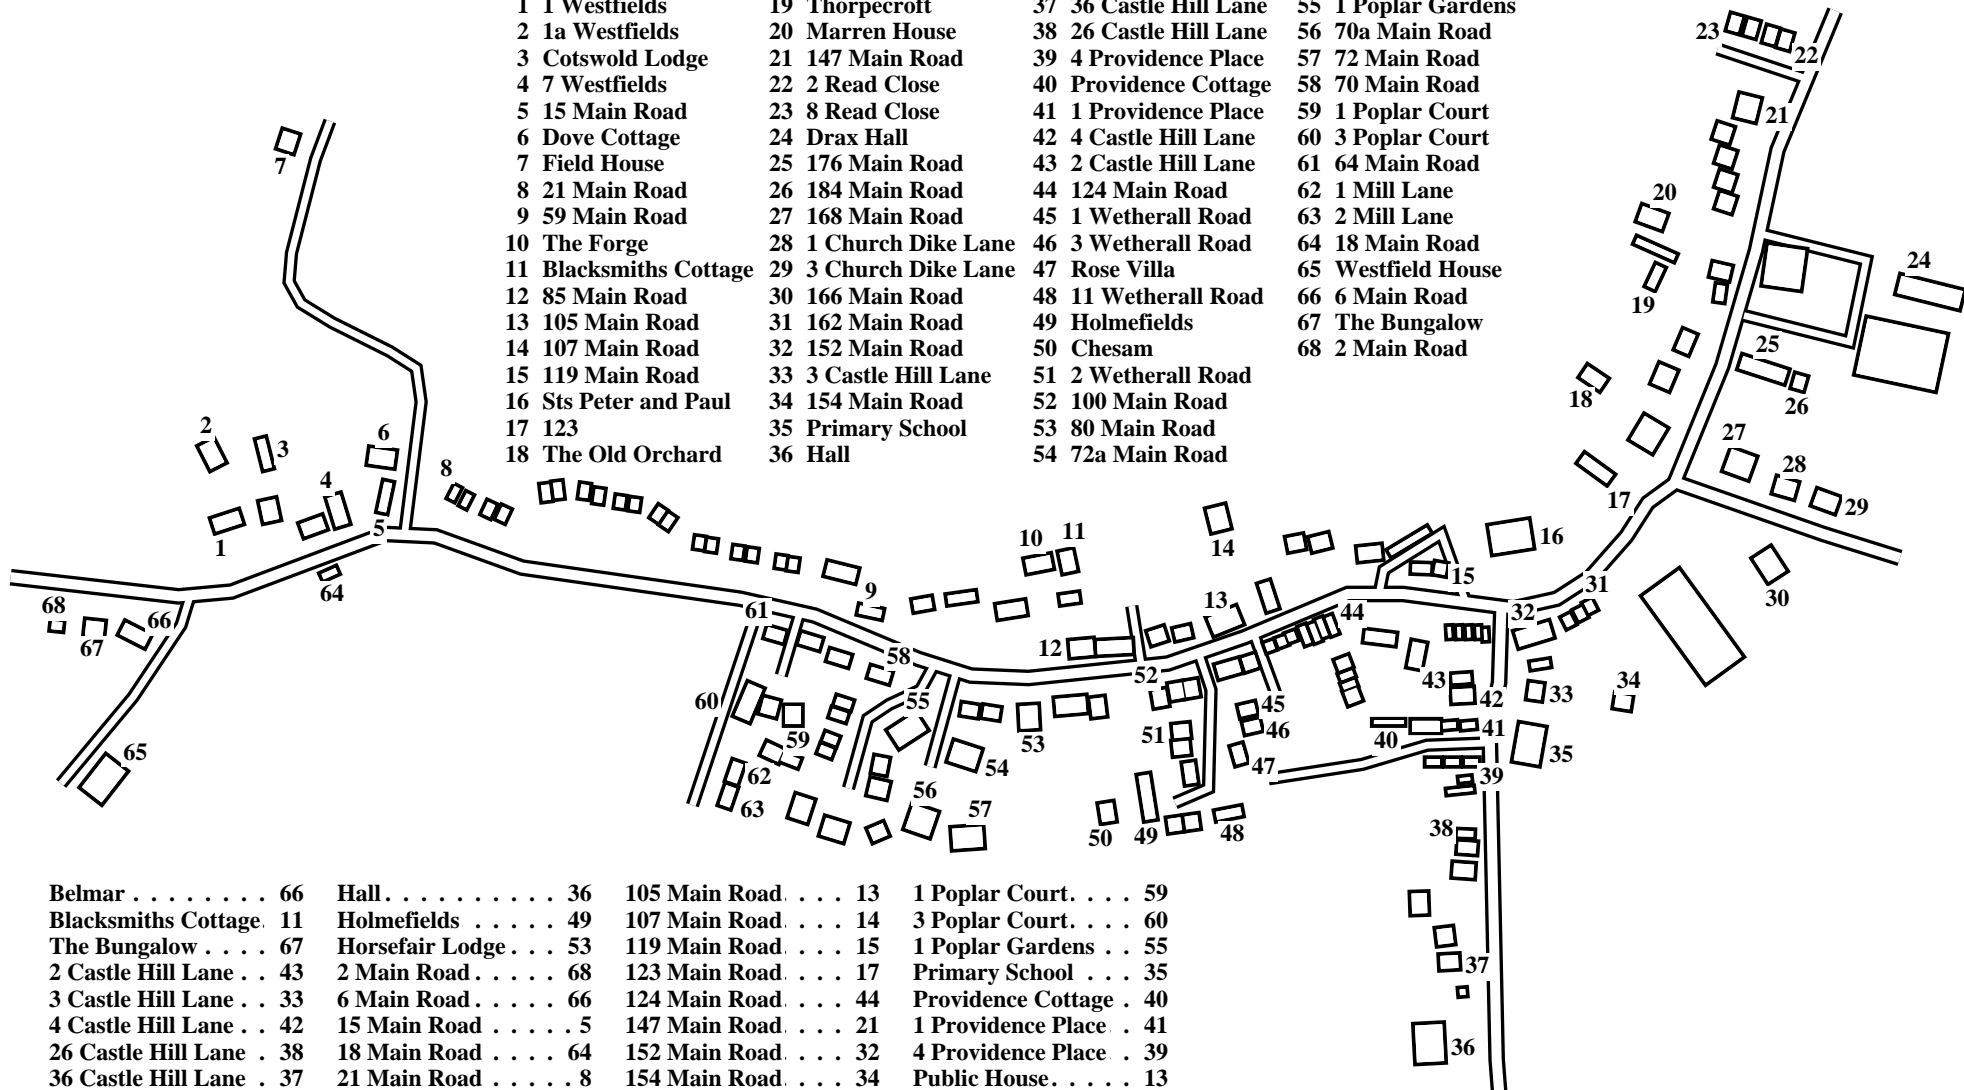

Drax

Caution: This map has not yet been checked by residents.
There may be errors and omissions.

- | | | | |
|------------------------|-----------------------|------------------------|---------------------|
| 1 1 Westfields | 19 Thorpecroft | 37 36 Castle Hill Lane | 55 1 Poplar Gardens |
| 2 1a Westfields | 20 Marren House | 38 26 Castle Hill Lane | 56 70a Main Road |
| 3 Cotswold Lodge | 21 147 Main Road | 39 4 Providence Place | 57 72 Main Road |
| 4 7 Westfields | 22 2 Read Close | 40 Providence Cottage | 58 70 Main Road |
| 5 15 Main Road | 23 8 Read Close | 41 1 Providence Place | 59 1 Poplar Court |
| 6 Dove Cottage | 24 Drax Hall | 42 4 Castle Hill Lane | 60 3 Poplar Court |
| 7 Field House | 25 176 Main Road | 43 2 Castle Hill Lane | 61 64 Main Road |
| 8 21 Main Road | 26 184 Main Road | 44 124 Main Road | 62 1 Mill Lane |
| 9 59 Main Road | 27 168 Main Road | 45 1 Wetherall Road | 63 2 Mill Lane |
| 10 The Forge | 28 1 Church Dike Lane | 46 3 Wetherall Road | 64 18 Main Road |
| 11 Blacksmiths Cottage | 29 3 Church Dike Lane | 47 Rose Villa | 65 Westfield House |
| 12 85 Main Road | 30 166 Main Road | 48 11 Wetherall Road | 66 6 Main Road |
| 13 105 Main Road | 31 162 Main Road | 49 Holmeffields | 67 The Bungalow |
| 14 107 Main Road | 32 152 Main Road | 50 Chesam | 68 2 Main Road |
| 15 119 Main Road | 33 3 Castle Hill Lane | 51 2 Wetherall Road | |
| 16 Sts Peter and Paul | 34 154 Main Road | 52 100 Main Road | |
| 17 123 | 35 Primary School | 53 80 Main Road | |
| 18 The Old Orchard | 36 Hall | 54 72a Main Road | |