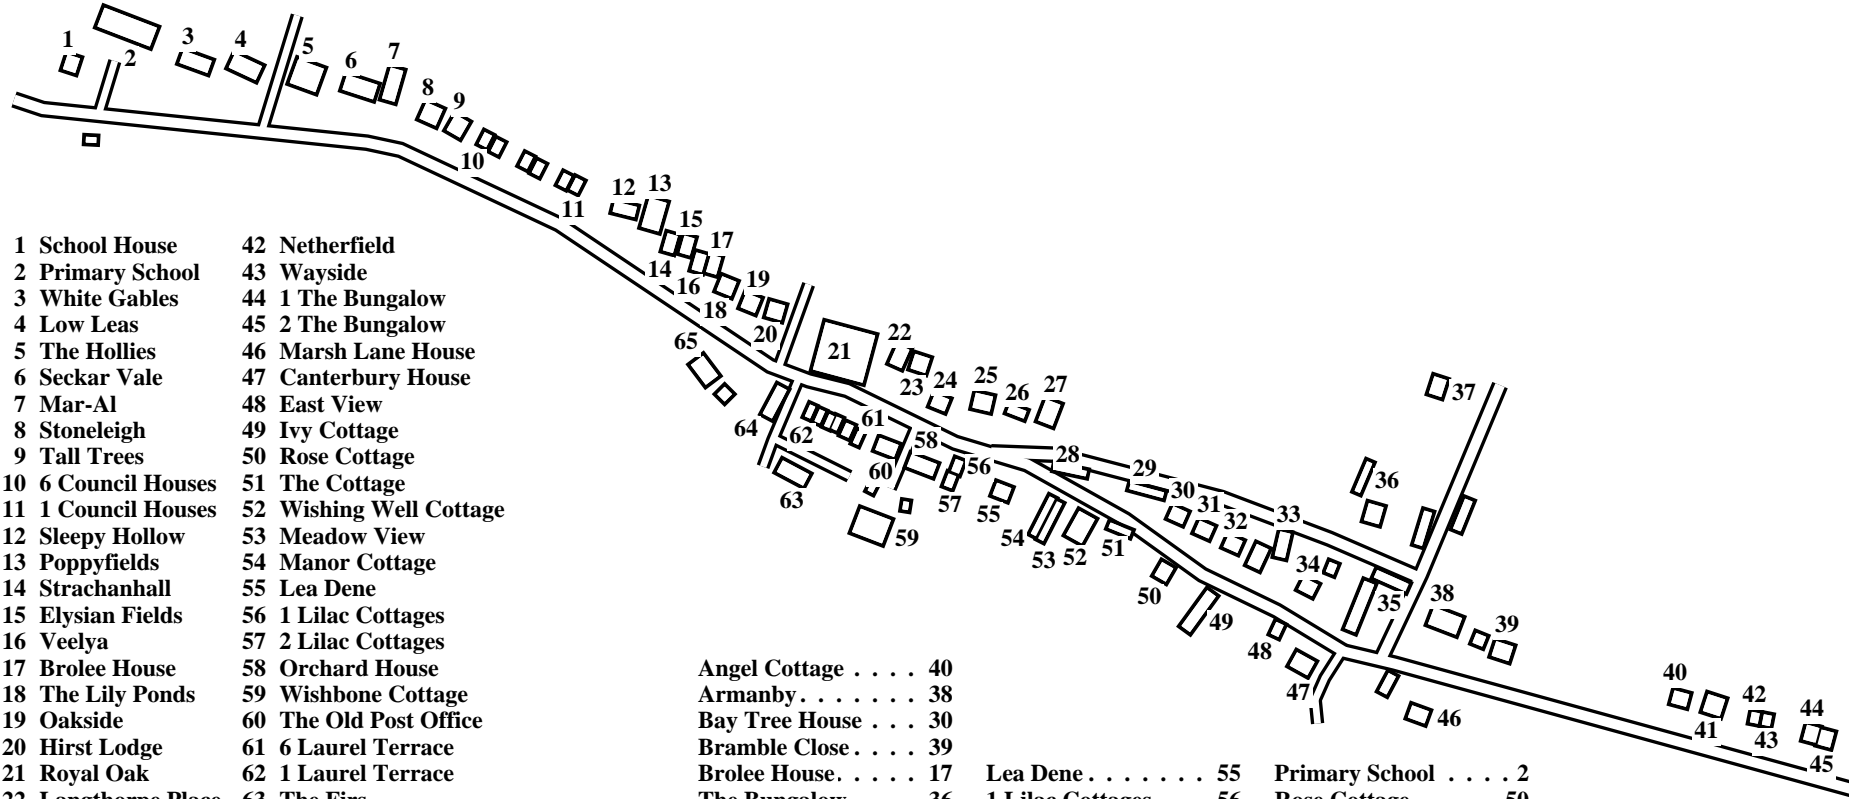

# Hirst Courtney

Caution: This map has not yet been checked by residents.  
There may be errors and omissions.

- 1 School House
- 2 Primary School
- 3 White Gables
- 4 Low Leas
- 5 The Hollies
- 6 Seckar Vale
- 7 Mar-Al
- 8 Stoneleigh
- 9 Tall Trees
- 10 6 Council Houses
- 11 1 Council Houses
- 12 Sleepy Hollow
- 13 Poppyfields
- 14 Strachanhall
- 15 Elysian Fields
- 16 Veelya
- 17 Brolee House
- 18 The Lily Ponds
- 19 Oakside
- 20 Hirst Lodge
- 21 Royal Oak
- 22 Langthorpe Place
- 23 Hogwarts
- 24 Fir Tree Farm
- 25 Sorrel House
- 26 Lilac Lodge
- 27 Holly Cottage
- 28 Sunnyside Cottage
- 29 Pear Tree Farm
- 30 Bay Tree House
- 31 Yew Tree House
- 32 Willow View
- 33 Mission Accomplished
- 34 Poppy House
- 35 The Old Farmhouse
- 36 The Bungalow
- 37 Manor Farm
- 38 Armanby
- 39 Bramble Close
- 40 Angel Cottage
- 41 Willow Bank
- 42 Netherfield
- 43 Wayside
- 44 1 The Bungalow
- 45 2 The Bungalow
- 46 Marsh Lane House
- 47 Canterbury House
- 48 East View
- 49 Ivy Cottage
- 50 Rose Cottage
- 51 The Cottage
- 52 Wishing Well Cottage
- 53 Meadow View
- 54 Manor Cottage
- 55 Lea Dene
- 56 1 Lilac Cottages
- 57 2 Lilac Cottages
- 58 Orchard House
- 59 Wishbone Cottage
- 60 The Old Post Office
- 61 6 Laurel Terrace
- 62 1 Laurel Terrace
- 63 The Firs
- 64 Park Farm
- 65 Courtney Lodge