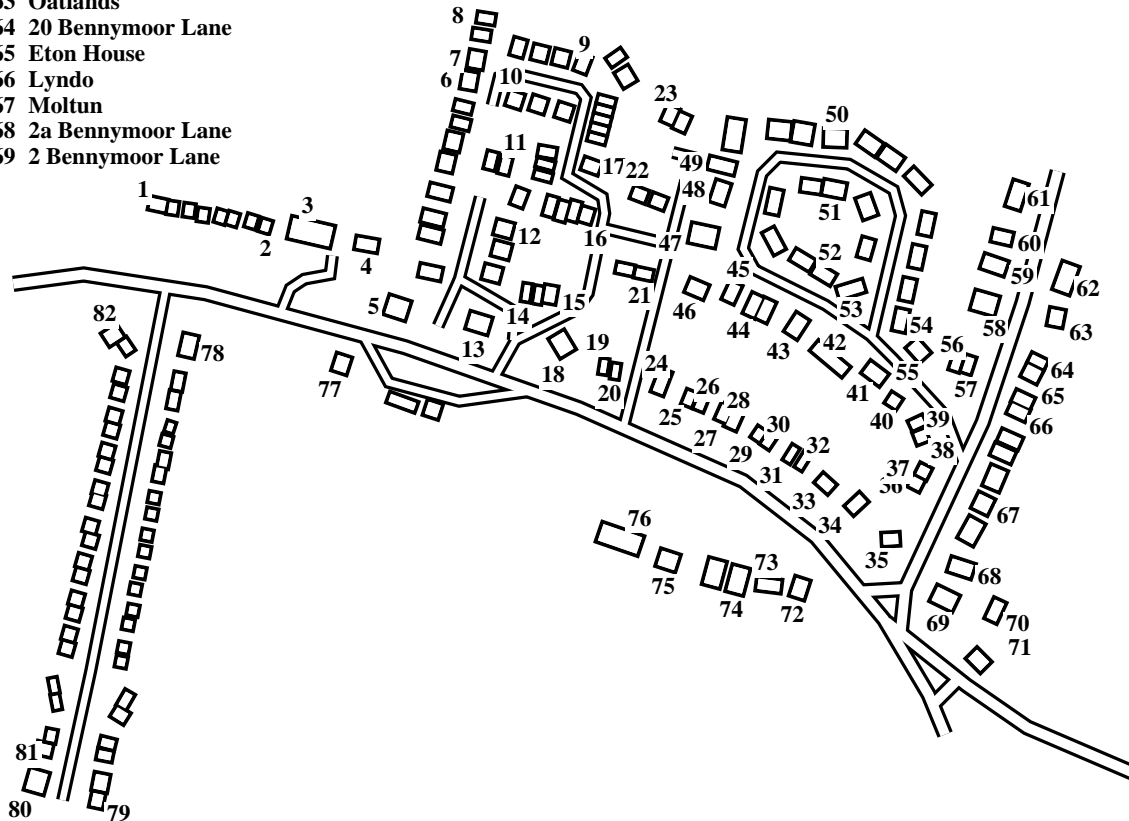

Osgodby (West)

Caution: This map has not yet been checked by residents.
There may be errors and omissions.

- | | | |
|----------------------|----------------------|--------------------------|
| 1 8 Rhodes Terrace | 49 Hornfield Lodge | 70 Greystones Annexe |
| 2 1 Rhodes Terrace | 50 16 Tune Street | 71 Greystones |
| 3 Methodist Church | 51 7 Tune Street | 72 Redwalls |
| 4 The Manse | 52 17 Tune Street | 73 Hillcrest |
| 5 4 Thompson Close | 53 1 Tune Street | 74 Stuart House |
| 6 32 Thompson Close | 54 2 Tune Street | 75 Willow View |
| 7 33 Thompson Close | 55 4 William Road | 76 Turnesc House |
| 8 29 Thompson Close | 56 2 William Road | 77 Mill Hill Cottage |
| 9 21 Kayle Drive | 57 7 Bennymoor Lane | 78 1 St Leonards Avenue |
| 10 26 Kayle Drive | 58 7a Bennymoor Lane | 79 45 St Leonards Avenue |
| 11 11 Thompson Close | 59 Mayfield | 80 Ivy Cottage |
| 12 7 Thompson Close | 60 9 Bennymoor Lane | 81 44 St Leonards Avenue |
| 13 2 Thompson Close | 61 11 Bennymoor Lane | 82 2 St Leonards Avenue |
| 14 1 Thompson Close | 62 24 Bennymoor Lane | |
| 15 4 Kayle Drive | 63 Oatlands | |
| 16 8 Kayle Drive | 64 20 Bennymoor Lane | |
| 17 3 Kayle Drive | 65 Eton House | |
| 18 1 Kayle Drive | 66 Lyndo | |
| 19 2 Howden Road | 67 Moltun | |
| 20 1 Howden Road | 68 2a Bennymoor Lane | |
| 21 3 Howden Road | 69 2 Bennymoor Lane | |
| 22 6 Howden Road | | |
| 23 8 Howden Road | | |
| 24 Berhillholme | | |
| 25 Springfield | | |
| 26 Aingarth | | |
| 27 Newholme | | |
| 28 Rose Villa | | |
| 29 Forthill | | |
| 30 Sunnyside | | |
| 31 Aughton | | |
| 32 Hollywood | | |
| 33 Highways | | |
| 34 Wayside | | |
| 35 Bircotes | | |
| 36 1 Bennymoor Lane | | |
| 37 Woodlea | | |
| 38 5 Bennymoor Lane | | |
| 39 1 William Road | | |
| 40 3 William Road | | |
| 41 5 William Road | | |
| 42 26 Tune Street | | |
| 43 Laburnum Bungalow | | |
| 44 28 Tune Street | | |
| 45 26a Tune Street | | |
| 46 The Firs | | |
| 47 24a Tune Street | | |
| 48 24 Tune Street | | |