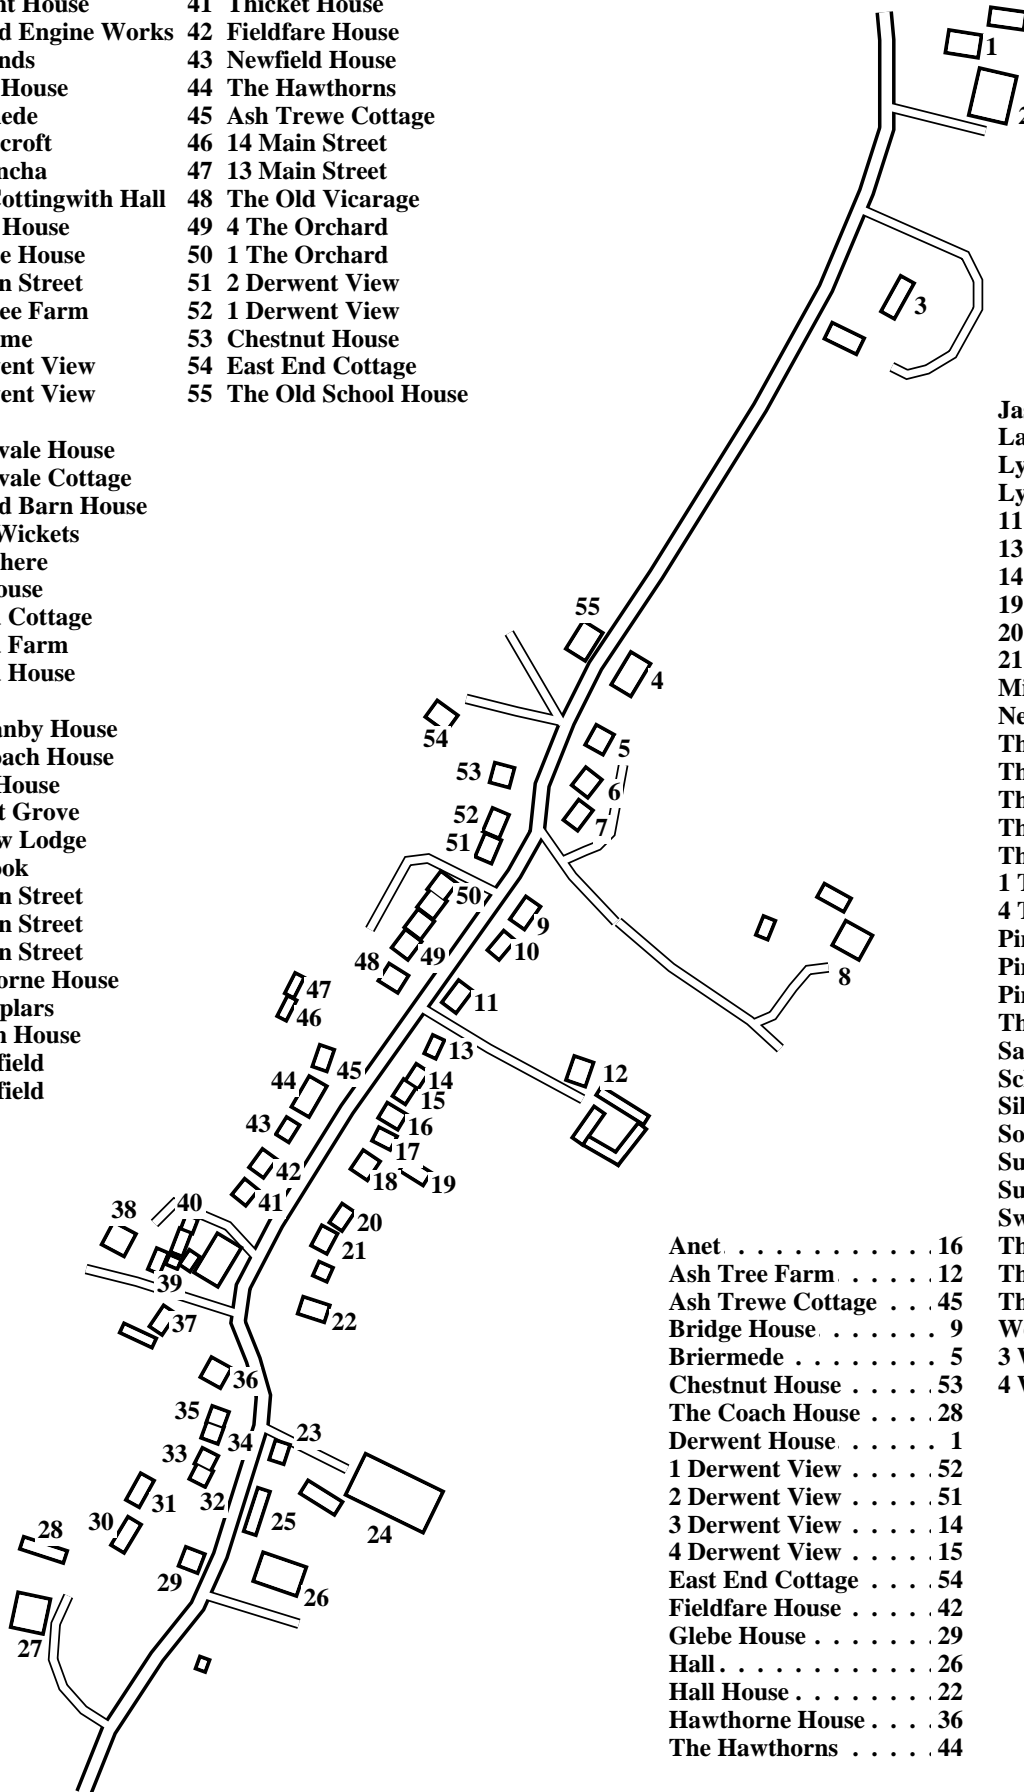

Thorganby (North)

Caution: This map has not yet been checked by residents.
There may be errors and omissions.

- 1 Derwent House
- 2 The Old Engine Works
- 3 Sandlands
- 4 School House
- 5 Briermede
- 6 Middlecroft
- 7 La Mancha
- 8 West Cottingwith Hall
- 9 Bridge House
- 10 Jasmine House
- 11 11 Main Street
- 12 Ash Tree Farm
- 13 Lynholme
- 14 3 Derwent View
- 15 4 Derwent View
- 16 Anet
- 17 Sunnievale House
- 18 Sunnievale Cottage
- 19 The Old Barn House
- 20 Silver Wickets
- 21 Somewhere
- 22 Hall House
- 23 Pinfold Cottage
- 24 Pinfold Farm
- 25 Pinfold House
- 26 Hall
- 27 Thorganby House
- 28 The Coach House
- 29 Glebe House
- 30 Thicket Grove
- 31 Swallow Lodge
- 32 The Nook
- 33 21 Main Street
- 34 20 Main Street
- 35 19 Main Street
- 36 Hawthorne House
- 37 The Poplars
- 38 Lyndon House
- 39 3 Westfield
- 40 4 Westfield
- 41 Thicket House
- 42 Fieldfare House
- 43 Newfield House
- 44 The Hawthorns
- 45 Ash Trewe Cottage
- 46 14 Main Street
- 47 13 Main Street
- 48 The Old Vicarage
- 49 4 The Orchard
- 50 1 The Orchard
- 51 2 Derwent View
- 52 1 Derwent View
- 53 Chestnut House
- 54 East End Cottage
- 55 The Old School House

- Jasmine House. 10
- La Mancha. 7
- Lyndon House. 38
- Lynholme 13
- 11 Main Street. 11
- 13 Main Street. 47
- 14 Main Street. 46
- 19 Main Street. 35
- 20 Main Street. 34
- 21 Main Street. 33
- Middlecroft 6
- Newfield House 43
- The Nook. 32
- The Old Barn House . . 19
- The Old Engine Works . 2
- The Old School House. 55
- The Old Vicarage . . . 48
- 1 The Orchard. 50
- 4 The Orchard. 49
- Pinfold Cottage 23
- Pinfold Farm. 24
- Pinfold House 25
- The Poplars 37
- Sandlands 3
- School House. 4
- Silver Wickets 20
- Somewhere. 21
- Sunnievale Cottage . . 18
- Sunnievale House . . . 17
- Swallow Lodge. 31
- Thicket Grove 30
- Thicket House 41
- Thorganby House . . . 27
- West Cottingwith Hall . 8
- 3 Westfield 39
- 4 Westfield 40