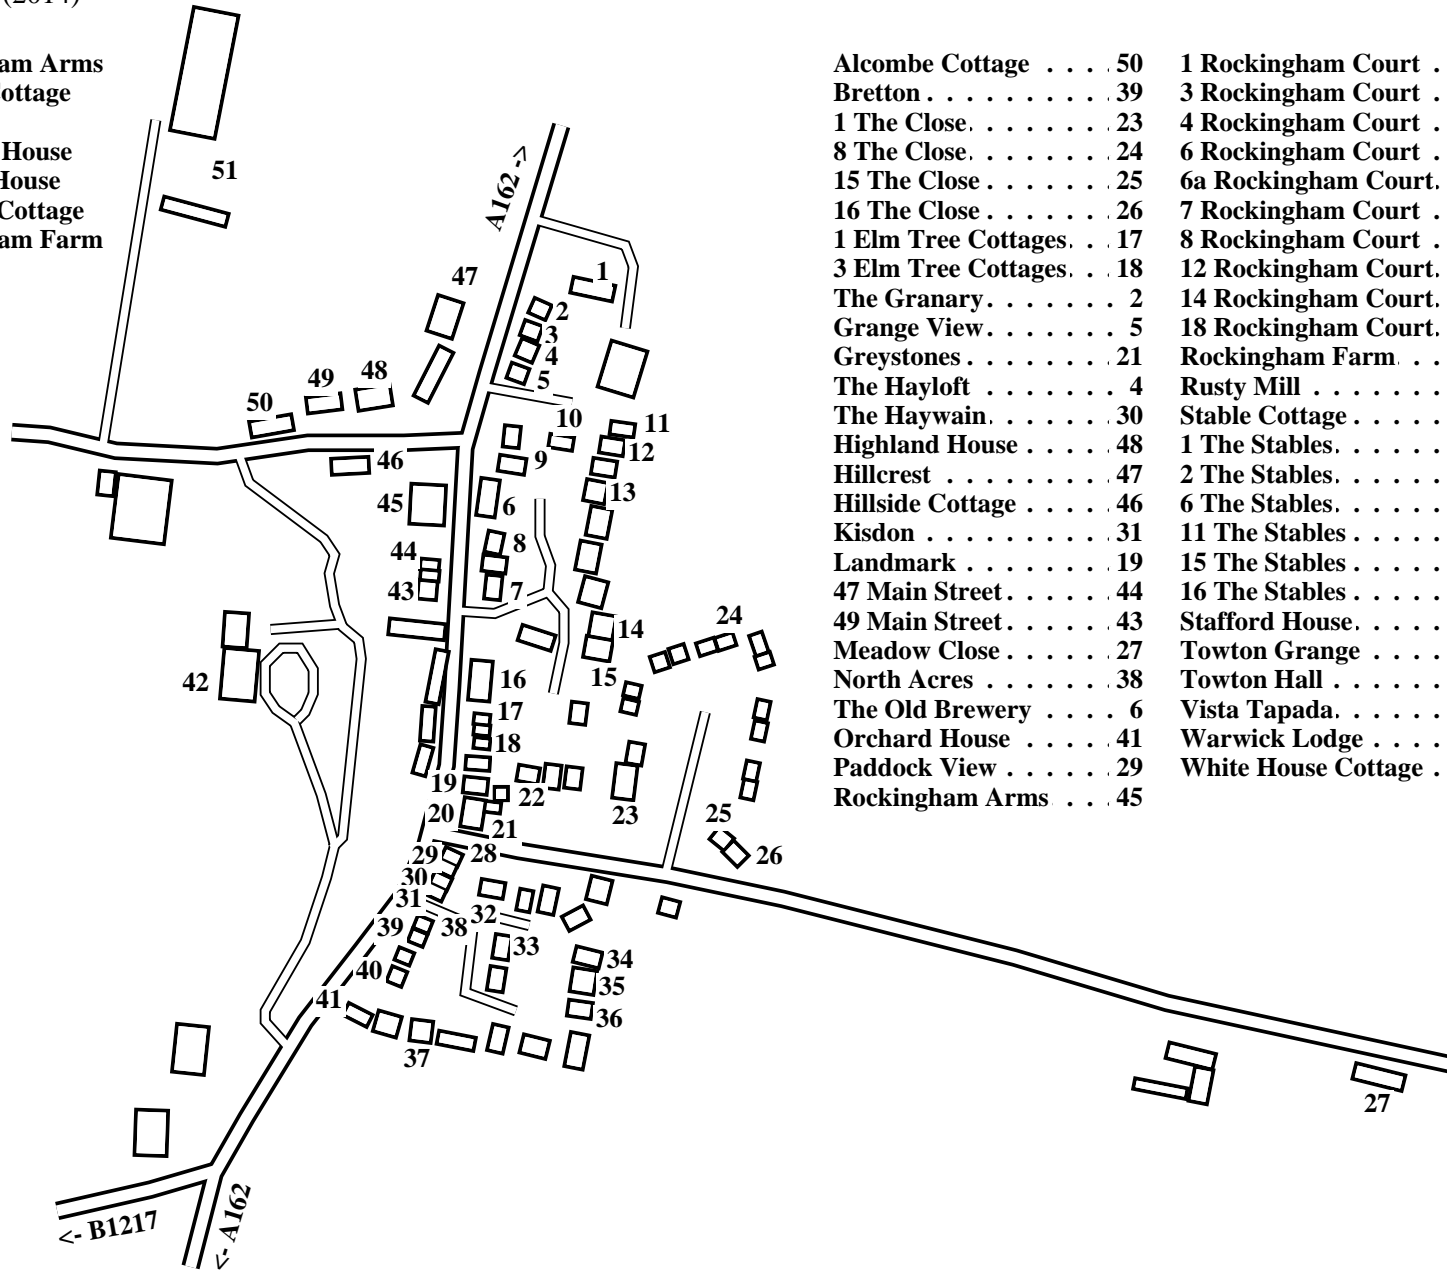

Towton

Caution: This map has not yet been checked by residents.
There may be errors and omissions.

- 1 Towton Grange
- 2 The Granary
- 3 Rusty Mill
- 4 The Hayloft
- 5 Grange View
- 6 The Old Brewery
- 7 1 Rockingham Court
- 8 3 Rockingham Court
- 9 4 Rockingham Court
- 10 6 Rockingham Court
- 11 6a Rockingham Court
- 12 7 Rockingham Court
- 13 8 Rockingham Court
- 14 12 Rockingham Court
- 15 14 Rockingham Court
- 16 Warwick Lodge
- 17 1 Elm Tree Cottages
- 18 3 Elm Tree Cottages
- 19 Landmark
- 20 White House Cottage
- 21 Greystones
- 22 18 Rockingham Court
- 23 1 The Close
- 24 8 The Close
- 25 15 The Close
- 26 16 The Close
- 27 Meadow Close
- 28 Stable Cottage
- 29 Paddock View
- 30 The Haywain
- 31 Kisdon
- 32 1 The Stables
- 33 2 The Stables
- 34 11 The Stables
- 35 15 The Stables
- 36 16 The Stables
- 37 6 The Stables
- 38 North Acres
- 39 Bretton
- 40 Vista Tapada
- 41 Orchard House
- 42 Towton Hall
- 43 49 Main Street
- 44 47 Main Street
- 45 Rockingham Arms
- 46 Hillside Cottage
- 47 Hillcrest
- 48 Highland House
- 49 Stafford House
- 50 Alcombe Cottage
- 51 Rockingham Farm