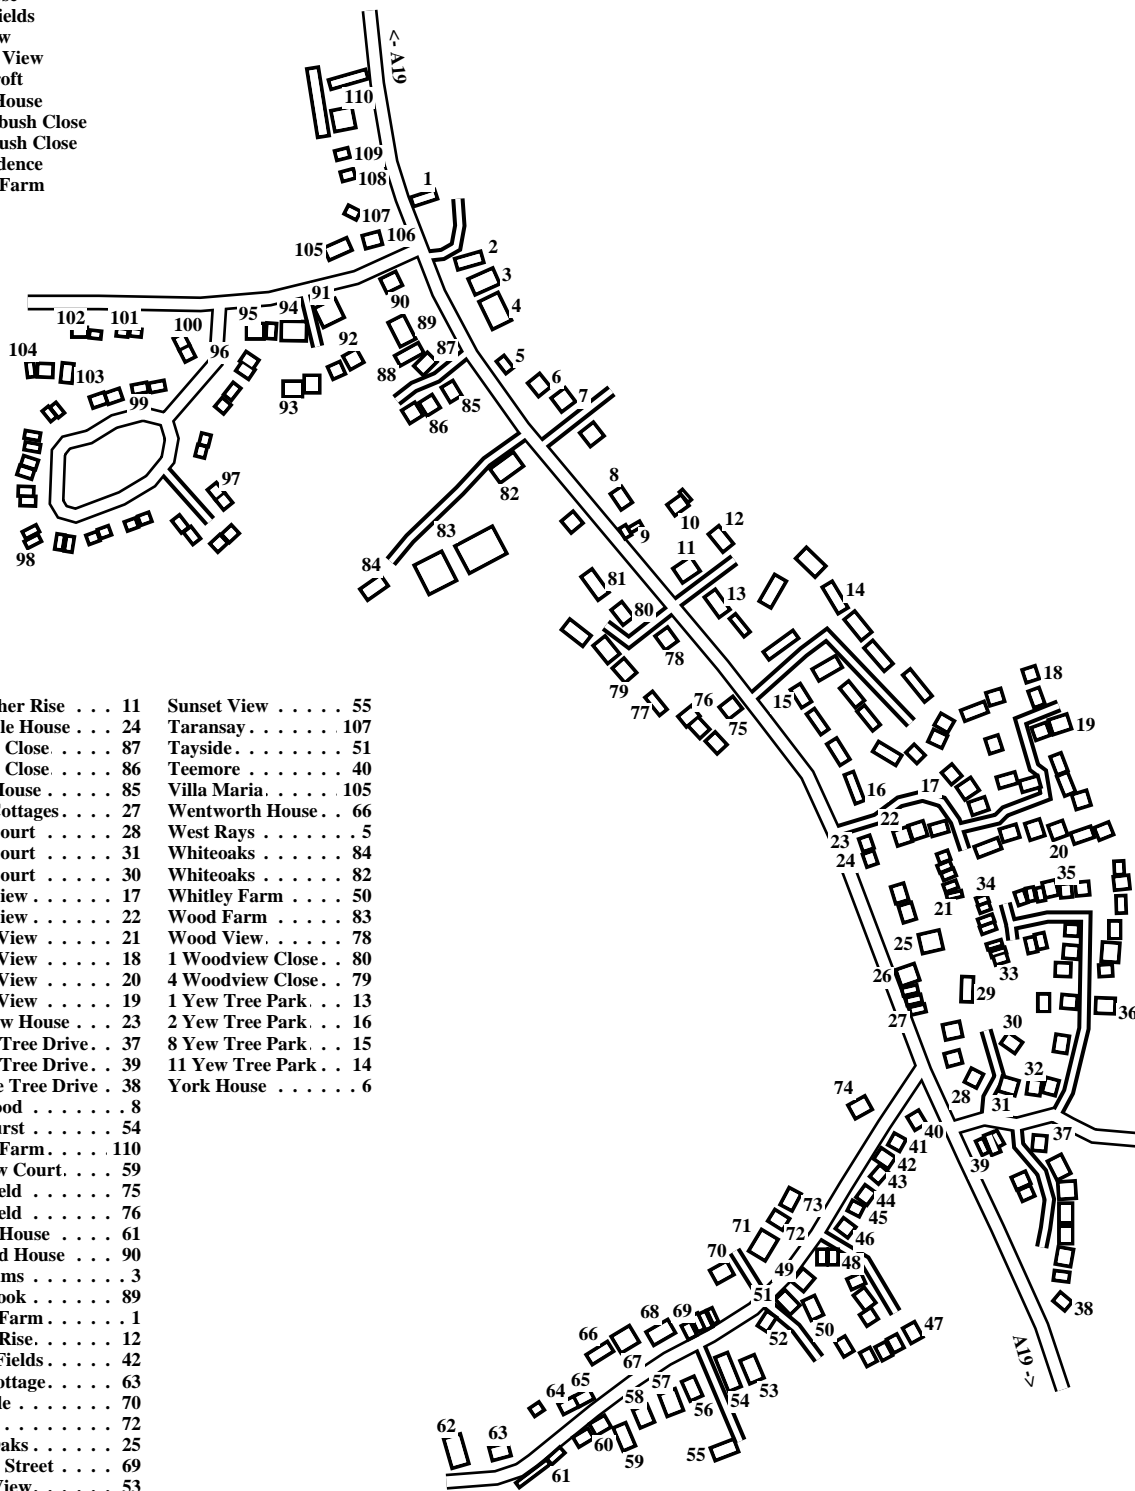

Whitley (South)

Caution: This map has not yet been checked by residents.
There may be errors and omissions.

- | | | | | | |
|----------------------|------------------------|-------------------|---------------------|----------------------|-------------------------|
| 1 Poplar Farm | 26 Jasmine Cottage | 51 Tayside | 66 Wentworth House | 81 The Firs | 96 1 Cathcart Close |
| 2 Churchfield | 27 3 Lea Cottages | 52 Belmont House | 67 Fairview | 82 Whiteoaks | 97 13 Cathcart Close |
| 3 The Palms | 28 1 Lee Court | 53 South View | 68 Endways | 83 Wood Farm | 98 37 Cathcart Close |
| 4 Grass Croft | 29 Field View | 54 Lyndhurst | 69 8 Silver Street | 84 Whiteoaks | 99 8 Cathcart Close |
| 5 West Rays | 30 4 Lee Court | 55 Sunset View | 70 Rosedale | 85 Larth House | 100 2 Cathcart Close |
| 6 York House | 31 2 Lee Court | 56 Argellis | 71 Catrine | 86 2 Larth Close | 101 17 Gravelhill Lane |
| 7 Firview House | 32 1 Blackthorn Close | 57 Flanach | 72 Sanhay | 87 1 Larth Close | 102 21 Gravelhill Lane |
| 8 Lockwood | 33 23 Blackthorn Close | 58 Ederoyd | 73 Garth Side | 88 Chesterton House | 103 21a Gravelhill Lane |
| 9 2 Blenhiem Cottage | 34 35 Blackthorn Close | 59 Meadow Court | 74 Auton House | 89 Park Nook | 104 25 Gravelhill Lane |
| 10 Blenhiem House | 35 30 Blackthorn Close | 60 Ashdene | 75 1 Millfield | 90 Orchard House | 105 Villa Maria |
| 11 Kingfisher Rise | 36 14 Blackthorn Close | 61 Myrtle House | 76 4 Millfield | 91 1 Gravelhill Lane | 106 Cornerstone |
| 12 Poplar Rise | 37 1 Lime Tree Drive | 62 Edith's Place | 77 Hawthorns | 92 1 Chantry Gardens | 107 Taransay |
| 13 1 Yew Tree Park | 38 17 Lime Tree Drive | 63 Rose Cottage | 78 Wood View | 93 4 Chantry Gardens | 108 Fairwinds |
| 14 11 Yew Tree Park | 39 2 Lime Tree Drive | 64 Carron Cottage | 79 4 Woodview Close | 94 3 Gravelhill Lane | 109 Chantry |
| 15 8 Yew Tree Park | 40 Teemore | 65 The Cottage | 80 1 Woodview Close | 95 7 Gravelhill Lane | 110 Manor Farm |
| 16 2 Yew Tree Park | 41 Briar Rose | | | | |
| 17 1 Lee View | 42 Poppy Fields | | | | |
| 18 21 Lee View | 43 Dalesview | | | | |
| 19 36 Lee View | 44 Blossom View | | | | |
| 20 22 Lee View | 45 Holly Croft | | | | |
| 21 14 Lee View | 46 Argent House | | | | |
| 22 2 Lee View | 47 16 Hollybush Close | | | | |
| 23 Lee View House | 48 2 Hollybush Close | | | | |
| 24 Langdale House | 49 Independence | | | | |
| 25 Shire Oaks | 50 Whitley Farm | | | | |