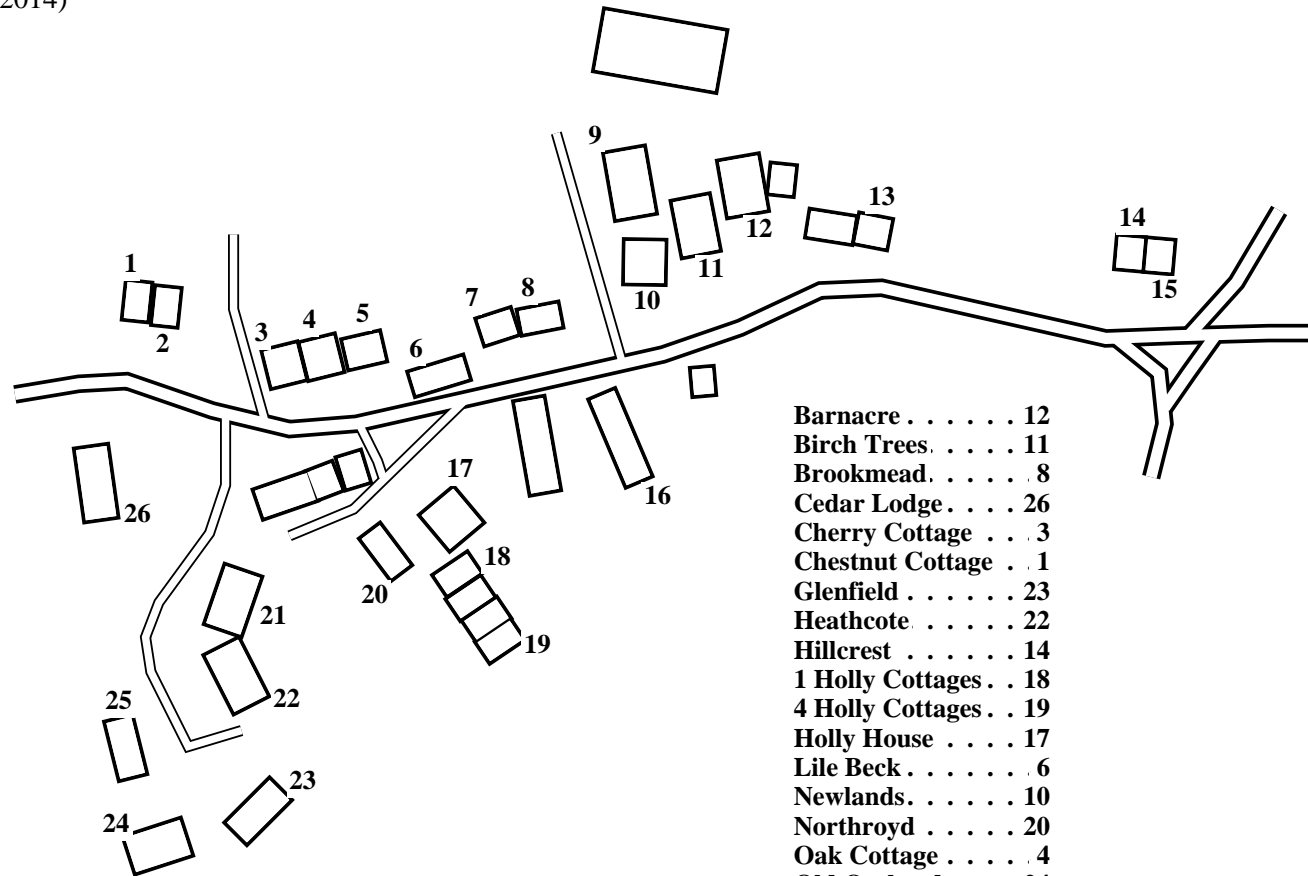

# Barber Green

Caution: This map has not yet been checked by residents.  
There may be errors and omissions.

- 1 Chestnut Cottage
- 2 Plane Tree
- 3 Cherry Cottage
- 4 Oak Cottage
- 5 Rose Cottage
- 6 Lile Beck
- 7 Roselea
- 8 Brookmead
- 9 Yew Tree Lodge
- 10 Newlands
- 11 Birch Trees
- 12 Barnacre
- 13 Prospect House
- 14 Hillcrest
- 15 Sunnyview
- 16 Yewtree Farm
- 17 Holly House
- 18 1 Holly Cottages
- 19 4 Holly Cottages
- 20 Northroyd
- 21 Trees
- 22 Heathcote
- 23 Glenfield
- 24 Old Orchard
- 25 Waterfield
- 26 Cedar Lodge

- Barnacre . . . . . 12
- Birch Trees . . . . . 11
- Brookmead . . . . . 8
- Cedar Lodge . . . . . 26
- Cherry Cottage . . . . . 3
- Chestnut Cottage . . . . . 1
- Glenfield . . . . . 23
- Heathcote . . . . . 22
- Hillcrest . . . . . 14
- 1 Holly Cottages . . . . . 18
- 4 Holly Cottages . . . . . 19
- Holly House . . . . . 17
- Lile Beck . . . . . 6
- Newlands . . . . . 10
- Northroyd . . . . . 20
- Oak Cottage . . . . . 4
- Old Orchard . . . . . 24
- Plane Tree . . . . . 2
- Prospect House . . . . . 13
- Rose Cottage . . . . . 5
- Roselea . . . . . 7
- Sunnyview . . . . . 15
- Trees . . . . . 21
- Waterfield . . . . . 25
- Yewtree Farm . . . . . 16
- Yew Tree Lodge . . . . . 9