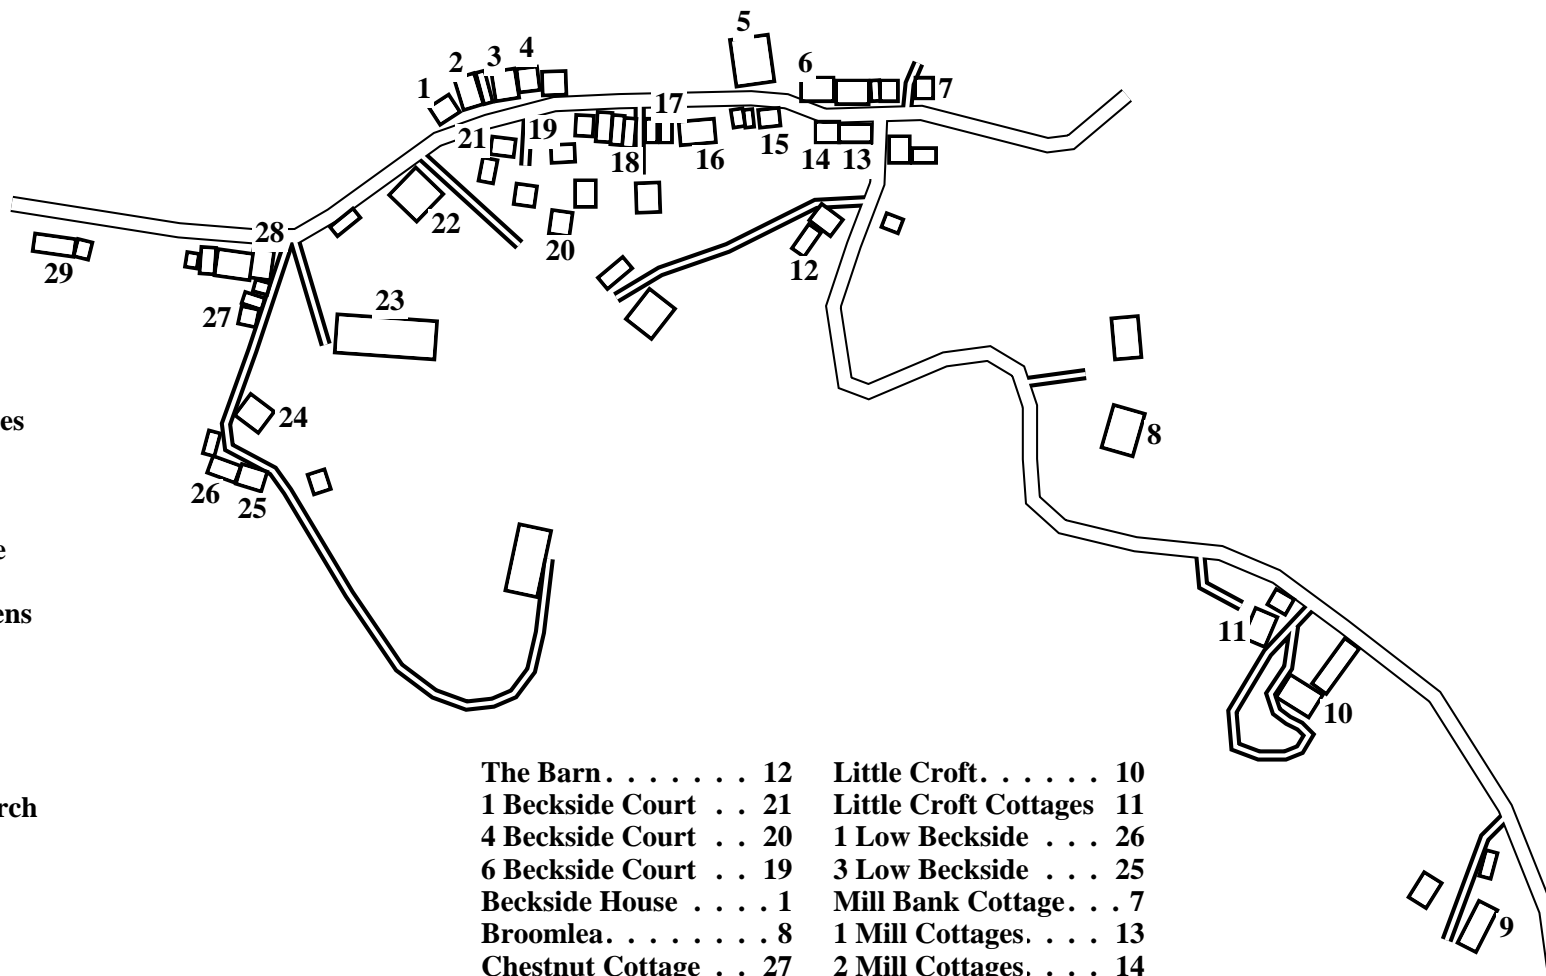

Beckside (near Ulverston)

Caution: This map has not yet been checked by residents.
 There may be errors and omissions.

- 1 Beckside House
- 2 The Peerie House
- 3 Fern Bank
- 4 Cobblers Cottage
- 5 Hall
- 6 Knowle Cottage
- 7 Mill Bank Cottage
- 8 Broomlea
- 9 Parkdale
- 10 Little Croft
- 11 Little Croft Cottages
- 12 The Barn
- 13 1 Mill Cottages
- 14 2 Mill Cottages
- 15 Woodburn Cottage
- 16 Montrose Cottage
- 17 Kirkbarrow Gardens
- 18 Sun Inn Cottage
- 19 6 Beckside Court
- 20 4 Beckside Court
- 21 1 Beckside Court
- 22 Church Cottage
- 23 St Cuthbert's Church
- 24 Combe View
- 25 3 Low Beckside
- 26 1 Low Beckside
- 27 Chestnut Cottage
- 28 The Punch Bowl
- 29 Community Centre

The Barn	12	Little Croft.	10
1 Beckside Court . . .	21	Little Croft Cottages	11
4 Beckside Court . . .	20	1 Low Beckside . . .	26
6 Beckside Court . . .	19	3 Low Beckside . . .	25
Beckside House	1	Mill Bank Cottage. . .	7
Broomlea.	8	1 Mill Cottages. . . .	13
Chestnut Cottage . . .	27	2 Mill Cottages. . . .	14
Church.	23	Montrose Cottage . .	16
Church Cottage	22	Parkdale	9
Cobblers Cottage . . .	4	The Peerie House . . .	2
Combe View	24	The Punch Bowl. . . .	28
Community Centre . .	29	St Cuthbert's Church	23
Fern Bank	3	Sun Inn Cottage . . .	18
Hall.	5	Woodburn Cottage . .	15
Kirkbarrow Gardens	17		
Knowle Cottage	6		