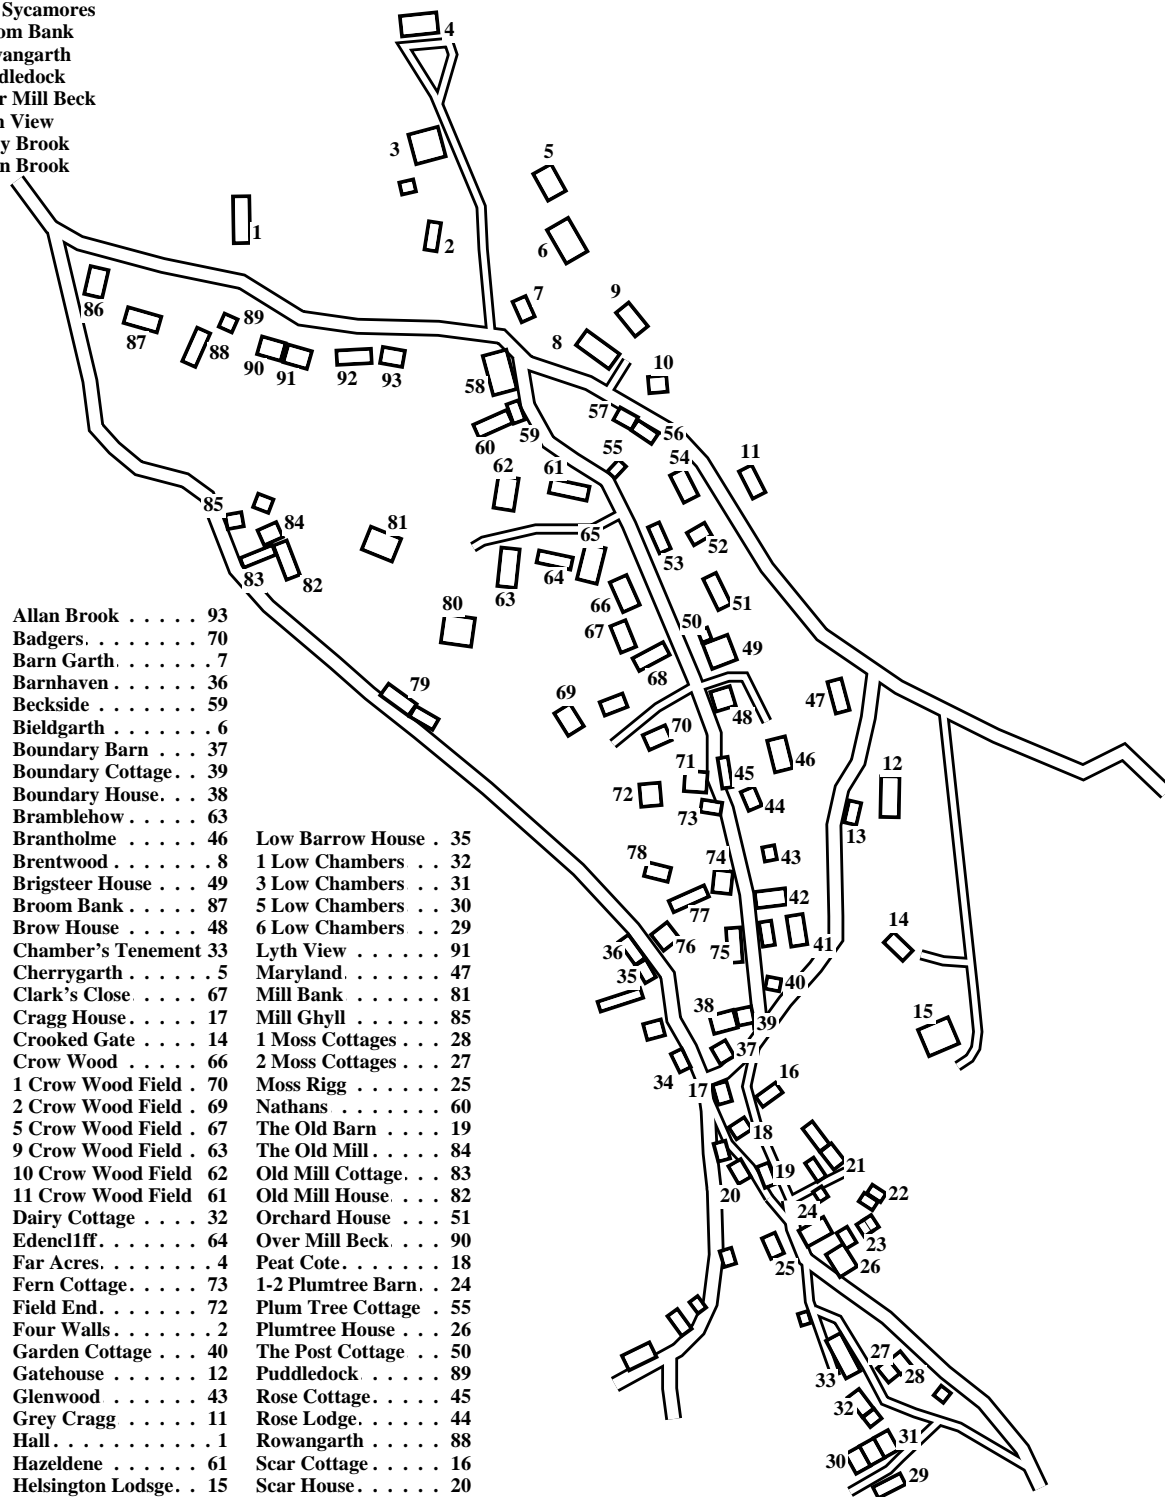

Brigsteer

- 85 Mill Ghyll
- 86 The Sycamores
- 87 Broom Bank
- 88 Rowangarth
- 89 Puddledock
- 90 Over Mill Beck
- 91 Lyth View
- 92 Holly Brook
- 93 Allan Brook

- Allan Brook 93
- Badgers. 70
- Barn Garth. 7
- Barnhaven 36
- Beckside 59
- Bieldgarth 6
- Boundary Barn 37
- Boundary Cottage. . . 39
- Boundary House. . . . 38
- Bramblehow 63
- Brantholme 46
- Brentwood 8
- Brigsteer House 49
- Broom Bank 87
- Brow House 48
- Chamber's Tenement 33
- Cherrygarth 5
- Clark's Close 67
- Cragg House 17
- Crooked Gate 14
- Crow Wood 66
- 1 Crow Wood Field . 70
- 2 Crow Wood Field . 69
- 5 Crow Wood Field . 67
- 9 Crow Wood Field . 63
- 10 Crow Wood Field . 62
- 11 Crow Wood Field . 61
- Dairy Cottage 32
- Edenclyff. 64
- Far Acres. 4
- Fern Cottage. 73
- Field End. 72
- Four Walls. 2
- Garden Cottage 40
- Gatehouse 12
- Glenwood 43
- Grey Cragg 11
- Hall. 1
- Hazeldene 61
- Helsington Lodsg. . . 15
- Heron Syke. 74
- High Chambers 21
- High Syke 41
- Hill House 77
- Holly Brook 92
- Heron Syke 74
- Honeybee House. . . . 75
- Honeycroft. 65
- Honeypot Cottage . . 13
- Howe View Cottage . 34
- Ivy Cottage. 71
- Kell Cottage 57
- Kellgarth 54
- Kell House 56
- Kellside. 52
- Kerswell 3
- Lane House 79

- Low Barrow House . 35
- 1 Low Chambers . . 32
- 3 Low Chambers . . 31
- 5 Low Chambers . . 30
- 6 Low Chambers . . 29
- Lyth View 91
- Maryland. 47
- Mill Bank 81
- Mill Ghyll 85
- Old Mill House. . . . 82
- Orchard House 51
- Over Mill Beck. . . . 90
- Peat Cote. 18
- 1-2 Plumtree Barn. . 24
- Plum Tree Cottage . 55
- Plumtree House . . . 26
- The Post Cottage . . 50
- Puddledock 89
- Rose Cottage. 45
- Rose Lodge. 44
- Rowangarth 88
- Scar Cottage 16
- Scar House. 20
- Silver Trees 68
- Spring Bank 10
- Sunnyhill. 78
- The Sycamores. . . . 86
- Syke House. 42
- Thurston 9
- Trevol 80
- 1 Trinity Cottages . . 23
- 4 Trinity Cottages . . 22
- Underhill. 76
- Underscar 53
- The Wheatsheaf . . . 58
- Wood End 69