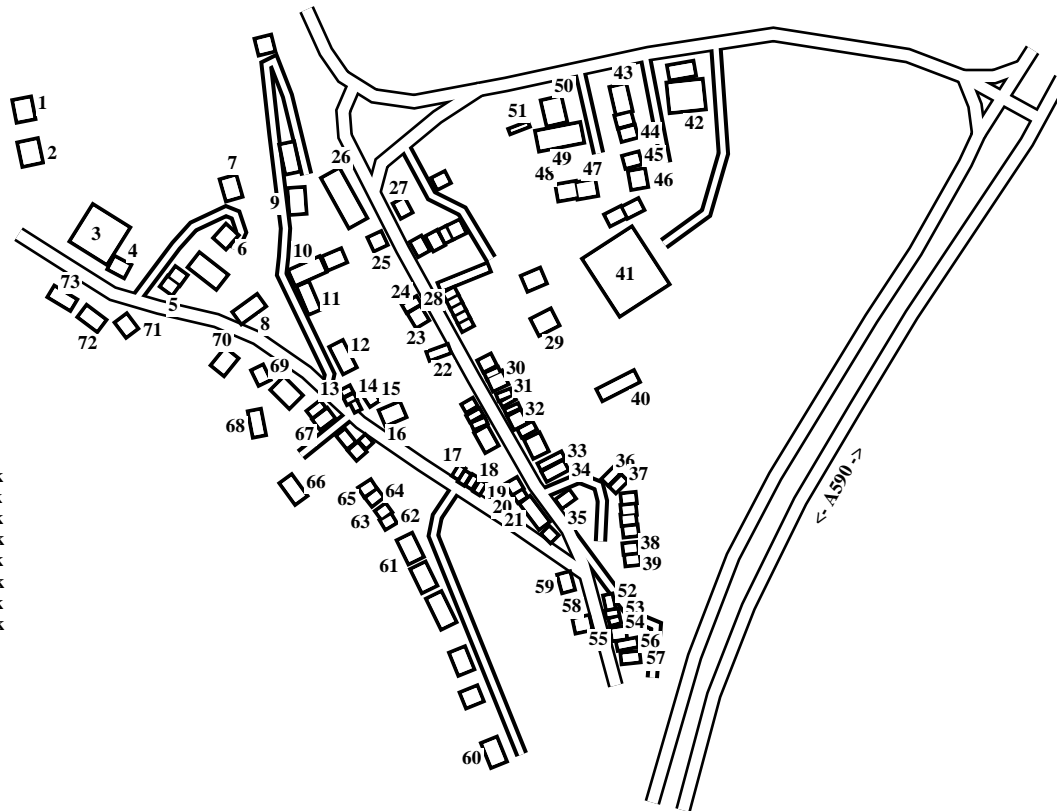

# Greenodd

Caution: This map has not yet been checked by residents.  
There may be errors and omissions.

- 1 Roughlea
- 2 Overbeck
- 3 Primary School
- 4 School House
- 5 Sunny Brae
- 6 Belsfield
- 7 Crake Bank
- 8 The Villa
- 9 Holme Crest
- 10 Mount Pleasant House
- 11 Bella Vista
- 12 Ael-y-don
- 13 Bay View
- 14 Levens View
- 15 Mount Pleasant
- 16 Prospect House
- 17 4 Park Terrace
- 18 1 Park Terrace
- 19 Bay View
- 20 Kiln Place
- 21 Public House
- 22 Holme Bank
- 23 Public House
- 24 Bake House
- 25 Levens House
- 26 Hall
- 27 Old Police Station
- 28 14 Woodbine Terrace
- 29 Orchard Cottage
- 30 Post Office
- 31 5 Bank Terrace
- 32 1-2 Bank Terrace
- 33 Ivy Cottage
- 34 Vine Cottage
- 35 Crake Holme
- 36 1 Sheriff Well Close
- 37 2 Sheriff Well Close
- 38 7 Sheriff Well Close
- 39 8 Sheriff Well Close
- 40 Crake Valley House
- 41 Works
- 42 Garage
- 43 1a Crakeside Business Park
- 44 1c Crakeside Business Park
- 45 2a Crakeside Business Park
- 46 2b Crakeside Business Park
- 47 3a Crakeside Business Park
- 48 3b Crakeside Business Park
- 49 4a Crakeside Business Park
- 50 4b Crakeside Business Park
- 51 Public Conveniences
- 52 Lees Cottage
- 53 Sea View
- 54 Dale Cottage
- 55 High Tide Cottage
- 56 2 Levensford
- 57 1 Levensford
- 58 The Coach House
- 59 Sheriff House
- 60 6 Sheriff Bank
- 61 1 Sheriff Bank
- 62 Hawes Bank
- 63 Torwood
- 64 Mearness Brow
- 65 Fellsgarth
- 66 Carpe Diem
- 67 Yewdale
- 68 Scotch Pines
- 69 Glenside
- 70 Thorstein
- 71 Brantfield
- 72 Arradholm
- 73 Wetherlam