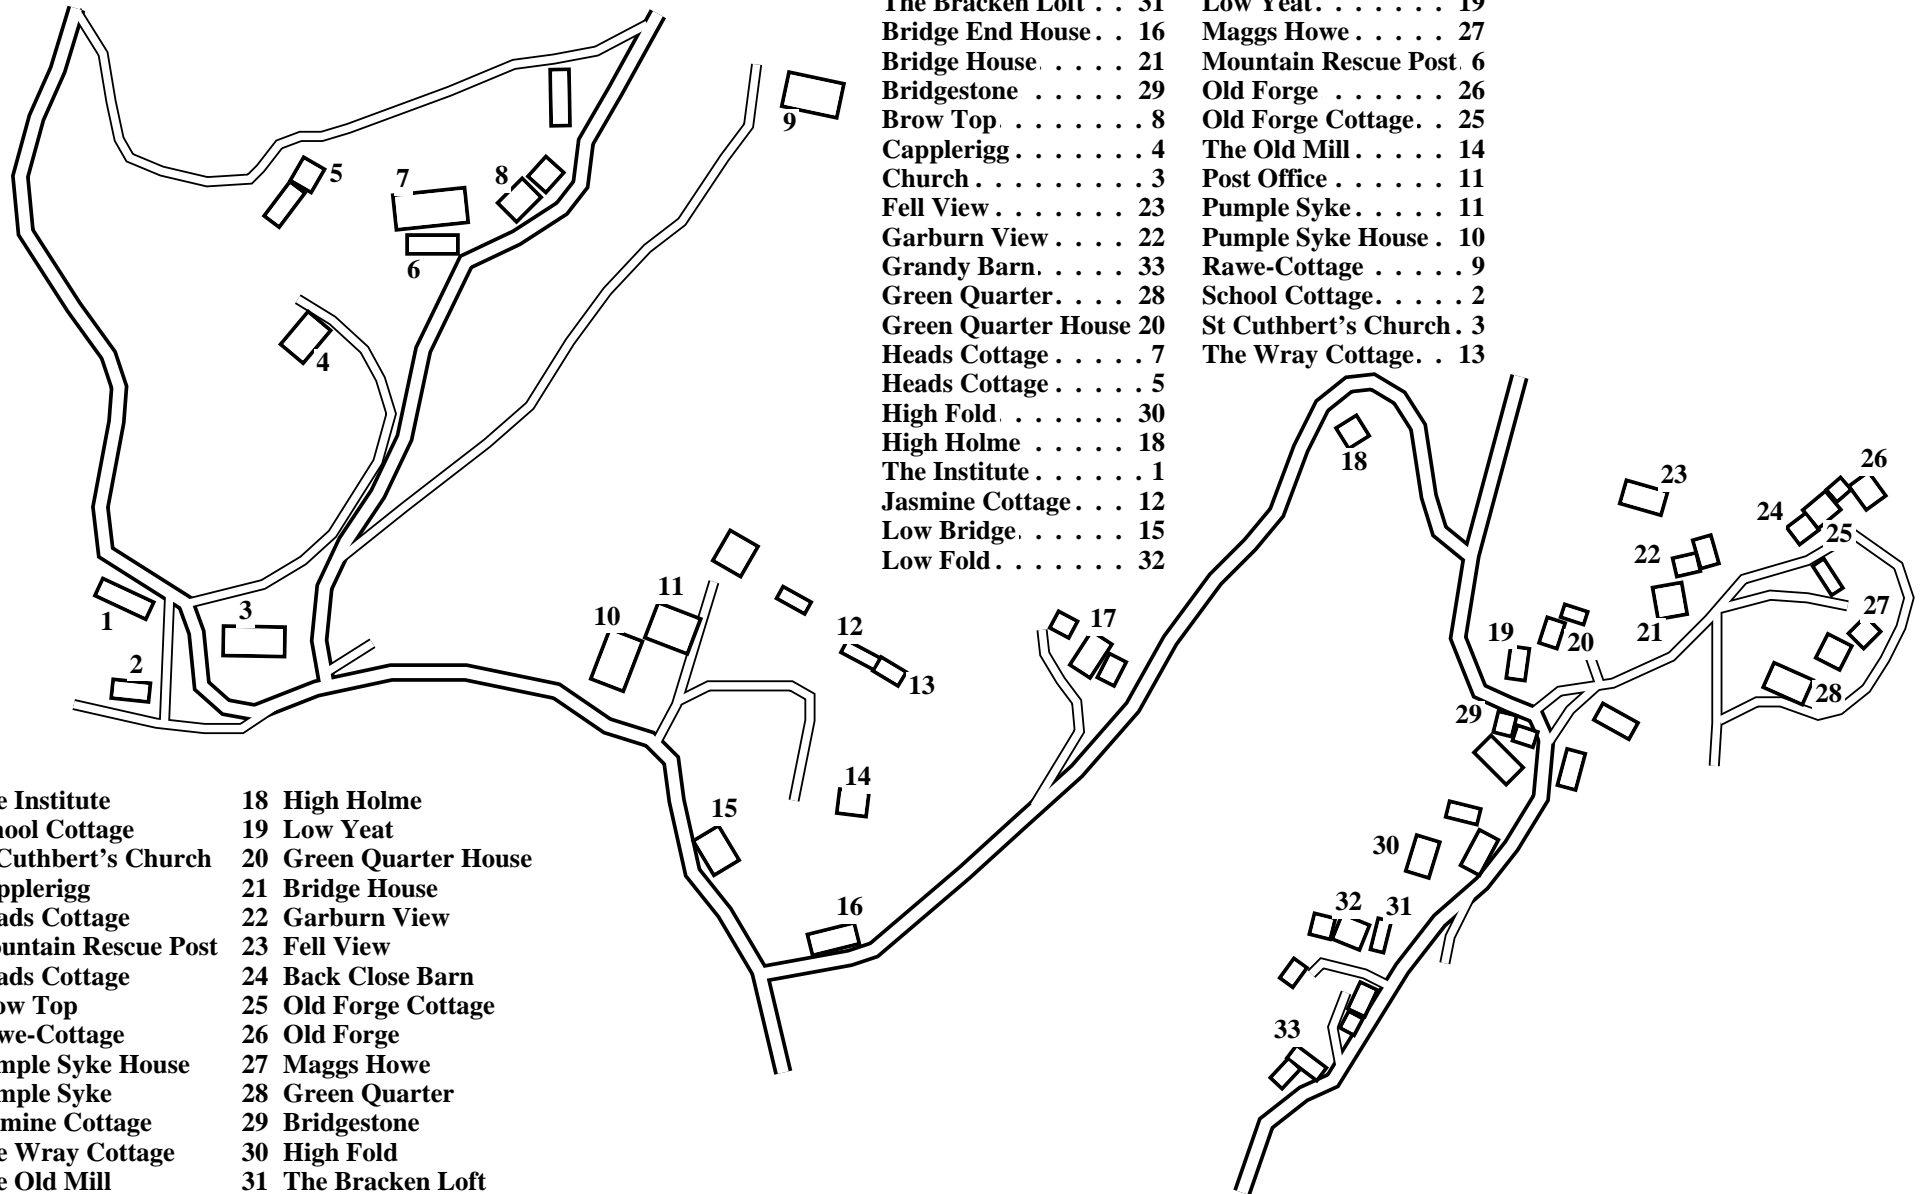

Kentmere

Caution: This map has not yet been checked by residents.
There may be errors and omissions.

Back Close Barn.	24	Low Holme.	17
The Bracken Loft	31	Low Yeat.	19
Bridge End House	16	Maggs Howe	27
Bridge House	21	Mountain Rescue Post. 6	
Bridgestone	29	Old Forge	26
Brow Top	8	Old Forge Cottage.	25
Capplerigg	4	The Old Mill	14
Church	3	Post Office	11
Fell View	23	Pumple Syke	11
Garburn View	22	Pumple Syke House	10
Grandy Barn.	33	Rawe-Cottage	9
Green Quarter.	28	School Cottage.	2
Green Quarter House 20		St Cuthbert's Church. 3	
Heads Cottage	7	The Wray Cottage.	13
Heads Cottage	5		
High Fold	30		
High Holme	18		
The Institute	1		
Jasmine Cottage	12		
Low Bridge.	15		
Low Fold	32		

1 The Institute	18 High Holme
2 School Cottage	19 Low Yeat
3 St Cuthbert's Church	20 Green Quarter House
4 Capplerigg	21 Bridge House
5 Heads Cottage	22 Garburn View
6 Mountain Rescue Post	23 Fell View
7 Heads Cottage	24 Back Close Barn
8 Brow Top	25 Old Forge Cottage
9 Rawe-Cottage	26 Old Forge
10 Pumple Syke House	27 Maggs Howe
11 Pumple Syke	28 Green Quarter
12 Jasmine Cottage	29 Bridgestone
13 The Wray Cottage	30 High Fold
14 The Old Mill	31 The Bracken Loft
15 Low Bridge	32 Low Fold
16 Bridge End House	33 Grandy Barn
17 Low Holme	