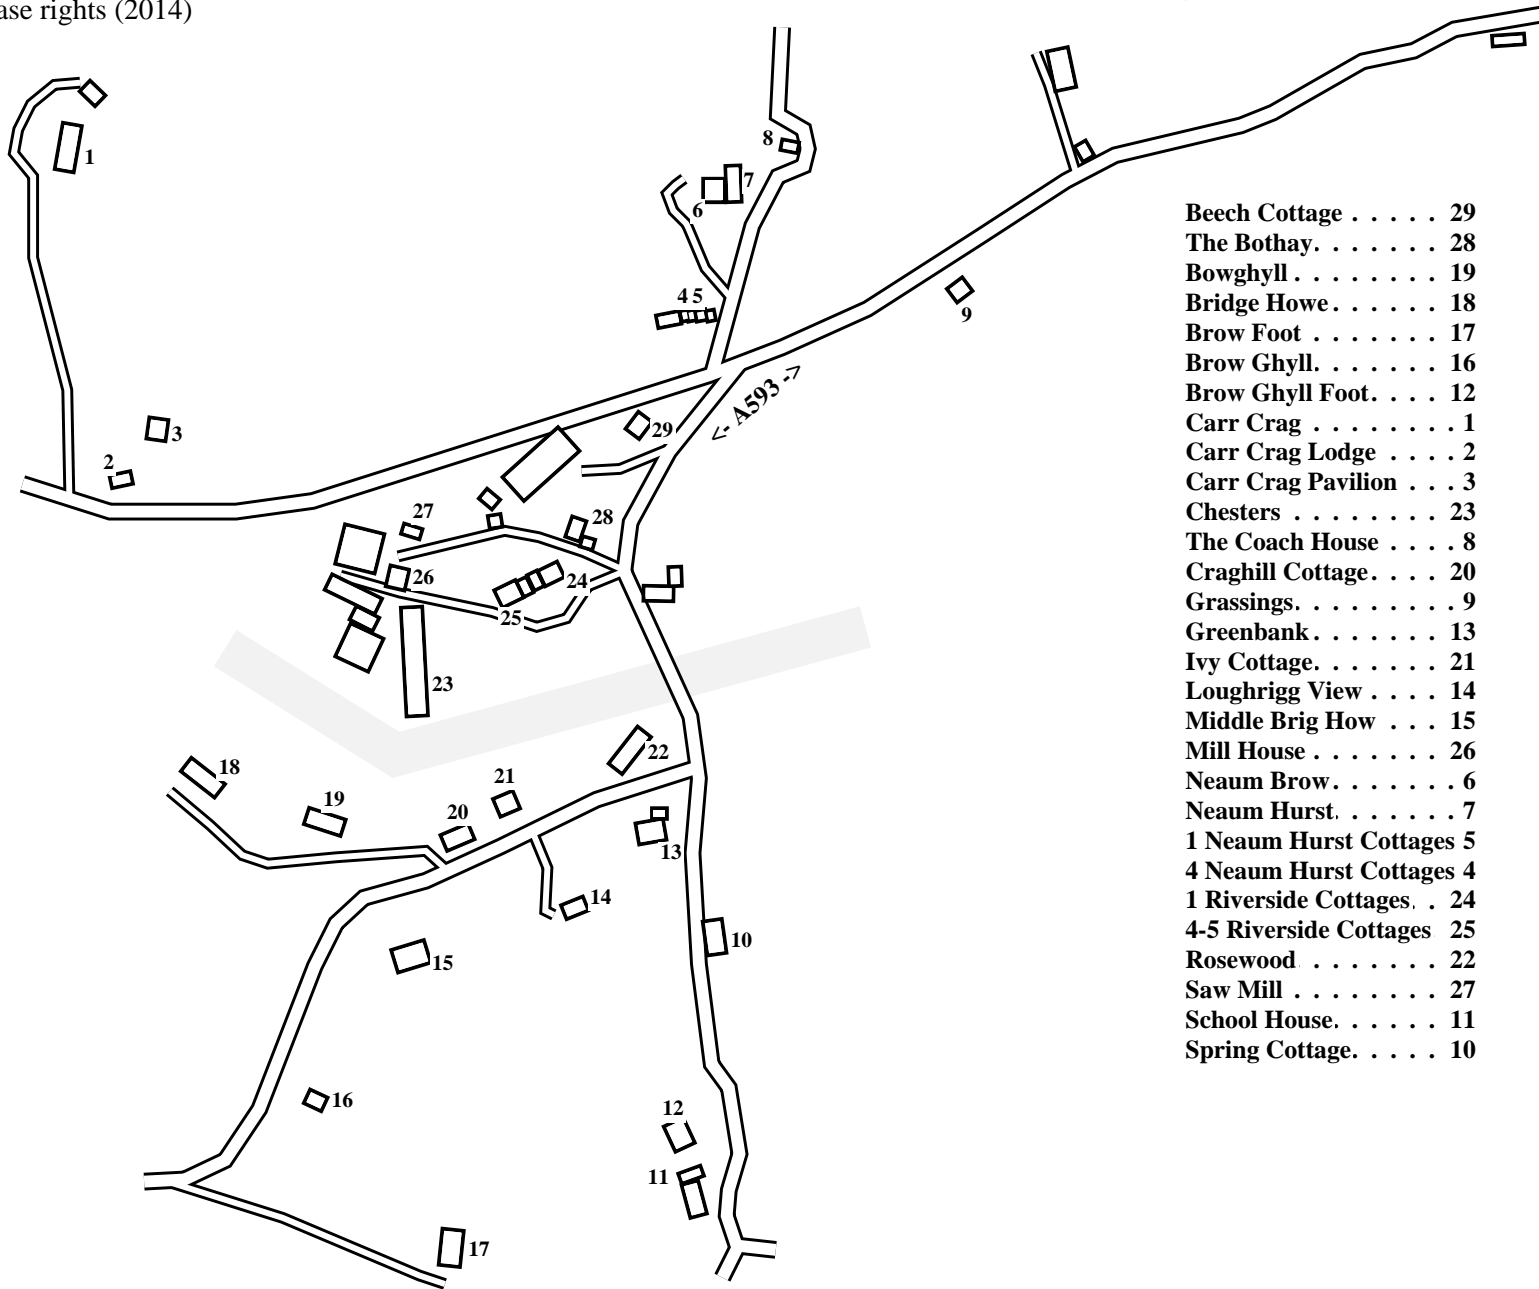

Skelwith Bridge

Caution: This map has not yet been checked by residents.
There may be errors and omissions.

- 1 Carr Crag
- 2 Carr Crag Lodge
- 3 Carr Crag Pavilion
- 4 4 Neaum Hurst Cottages
- 5 1 Neaum Hurst Cottages
- 6 Neaum Brow
- 7 Neaum Hurst
- 8 The Coach House
- 9 Grassings
- 10 Spring Cottage
- 11 School House
- 12 Brow Ghyll Foot
- 13 Greenbank
- 14 Loughrigg View
- 15 Middle Brig How
- 16 Brow Ghyll
- 17 Brow Foot
- 18 Bridge Howe
- 19 Bowghyll
- 20 Craghill Cottage
- 21 Ivy Cottage
- 22 Rosewood
- 23 Chesters
- 24 1 Riverside Cottages
- 25 4-5 Riverside Cottages
- 26 Mill House
- 27 Saw Mill
- 28 The Bothay
- 29 Beech Cottage

- Beech Cottage 29
- The Bothay 28
- Bowghyll 19
- Bridge Howe 18
- Brow Foot 17
- Brow Ghyll 16
- Brow Ghyll Foot 12
- Carr Crag 1
- Carr Crag Lodge 2
- Carr Crag Pavilion 3
- Chesters 23
- The Coach House 8
- Craghill Cottage 20
- Grassings 9
- Greenbank 13
- Ivy Cottage 21
- Loughrigg View 14
- Middle Brig How 15
- Mill House 26
- Neaum Brow 6
- Neaum Hurst 7
- 1 Neaum Hurst Cottages 5
- 4 Neaum Hurst Cottages 4
- 1 Riverside Cottages 24
- 4-5 Riverside Cottages 25
- Rosewood 22
- Saw Mill 27
- School House 11
- Spring Cottage 10