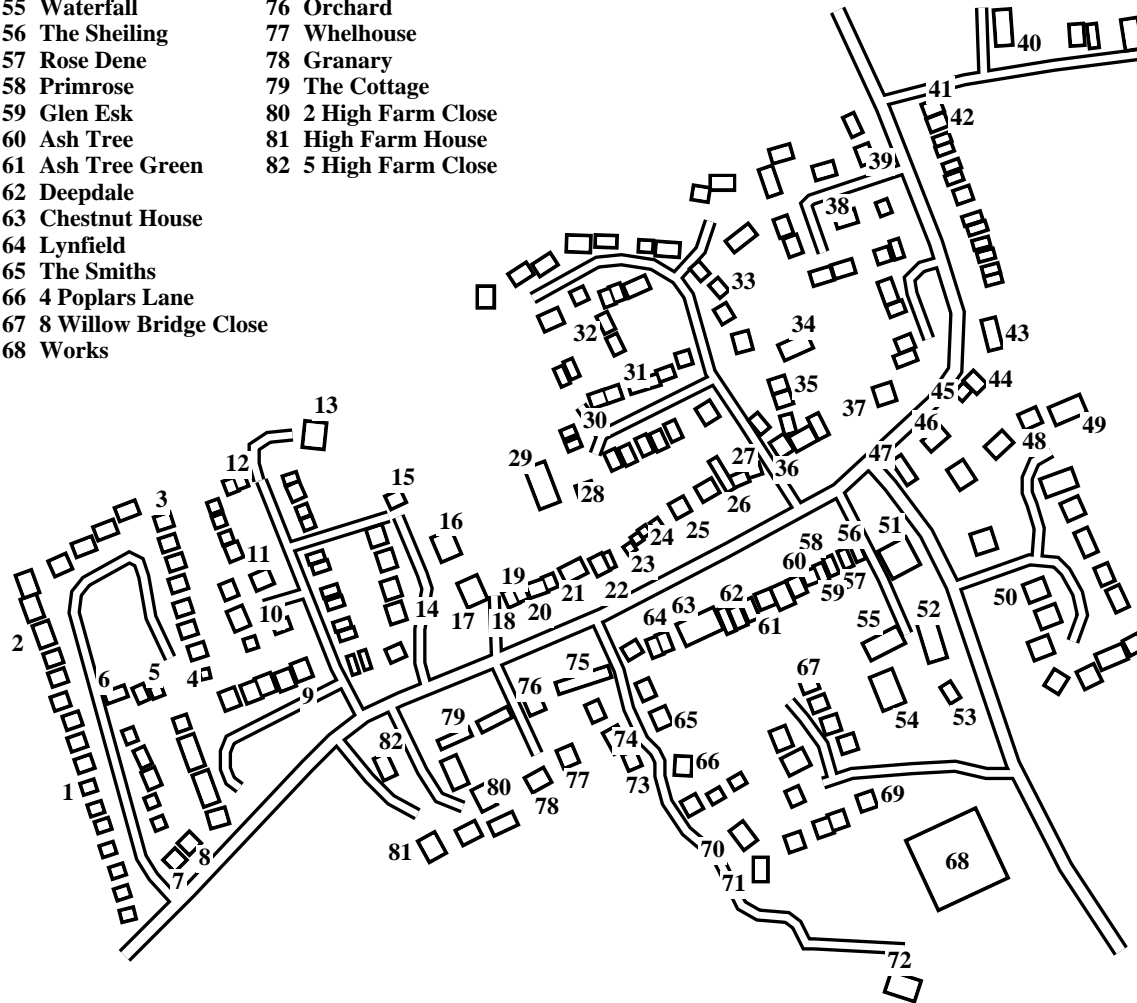

# Carlton

Caution: This map has not yet been checked by residents.  
There may be errors and omissions.

- 1 7 Green Leas
- 2 14 Green Leas
- 3 21 Green Leas
- 4 28 Green Leas
- 5 29 Green Leas
- 6 31 Green Leas
- 7 38 Green Leas
- 8 37 Green Leas
- 9 11 The Crescent
- 10 Garth Close
- 11 18 West Garth
- 12 13 West Garth
- 13 Westgarth House
- 14 2 Walk Meadow
- 15 6 Walk Meadow
- 16 Carlton Lodge
- 17 Grosvenor
- 18 West View
- 19 South View
- 20 Barr Cottage
- 21 Eastholme
- 22 Hurstleigh
- 23 4 Rose Cottages
- 24 Fernie Cottage
- 25 White House
- 26 Old Lilac
- 27 Sunnyside
- 28 6 Hall Close
- 29 Middle Farm
- 30 12 Hall Close
- 31 7 Hall Close
- 32 11 Battersby Green
- 33 6 Battersby Green
- 34 Draycott House
- 35 Holme Farm
- 36 High View
- 37 Carlton Green
- 38 2 Lilac Close
- 39 10 Lilac Close
- 40 Thorntree Farm
- 41 Hill House
- 42 Birkrigg
- 43 Hall
- 44 Carlton Cottage
- 45 Woodbine Cottage
- 46 Paddock Bend
- 47 Church
- 48 3 Chapel Gardens
- 49 3a Chapel Gardens
- 50 16 Chapel Gardens
- 51 Fairfield Lodge
- 52 Lynton
- 53 Eveden House
- 54 Rowan
- 55 Waterfall
- 56 The Sheiling
- 57 Rose Dene
- 58 Primrose
- 59 Glen Esk
- 60 Ash Tree
- 61 Ash Tree Green
- 62 Deepdale
- 63 Chestnut House
- 64 Lynfield
- 65 The Smiths
- 66 4 Poplars Lane
- 67 8 Willow Bridge Close
- 68 Works
- 69 7 Willow Bridge Close
- 70 8a Poplars Lane
- 71 8b Poplars Lane
- 72 High Meadow Farm
- 73 9 Poplars Lane
- 74 10 Poplars Lane
- 75 Poplars Farm
- 76 Orchard
- 77 Whelhouse
- 78 Granary
- 79 The Cottage
- 80 2 High Farm Close
- 81 High Farm House
- 82 5 High Farm Close